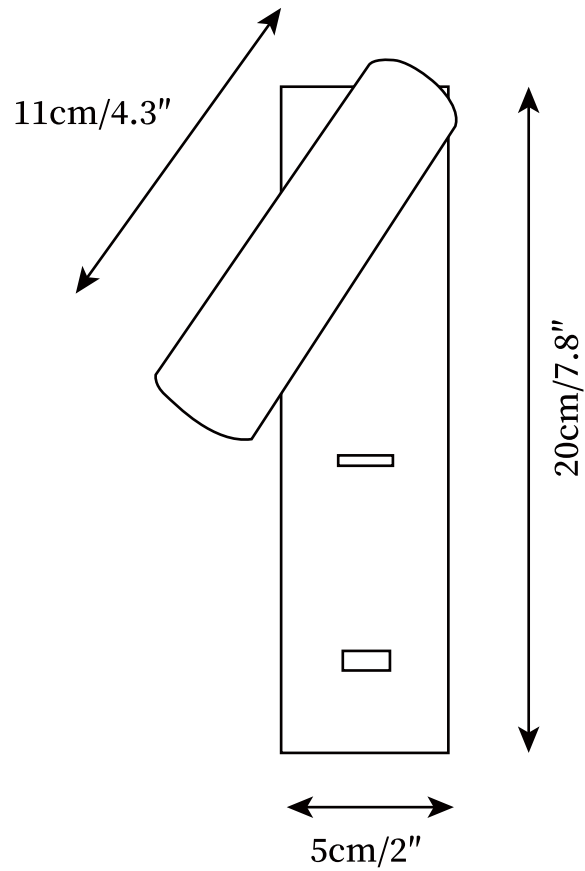

## SPECIFICATION DETAILS

\*For custom options, consult factory for details

<b>Fixture Dimensions</b>	D 2" x H 7.8"
<b>Light source</b>	Integrated LED
<b>Wattage</b>	~8 Watts
<b>Voltage</b>	AC 110-240V
<b>Dimming</b>	Not supported
<b>CRI(Ra)</b>	90+CRI
<b>Mounting</b>	Hardwired.
<b>LED Rated Life</b>	30000 hours
<b>Color Temperature</b>	Warm Light (3000K), Neutral Light (4000K), Cool Light (6000K)
<b>Control method</b>	Integral switch (not dimmable)
<b>Finishes</b>	Gold, Black, White.
<b>Crystal Finishes</b>	Gold, Black, White.
<b>Material</b>	Metal