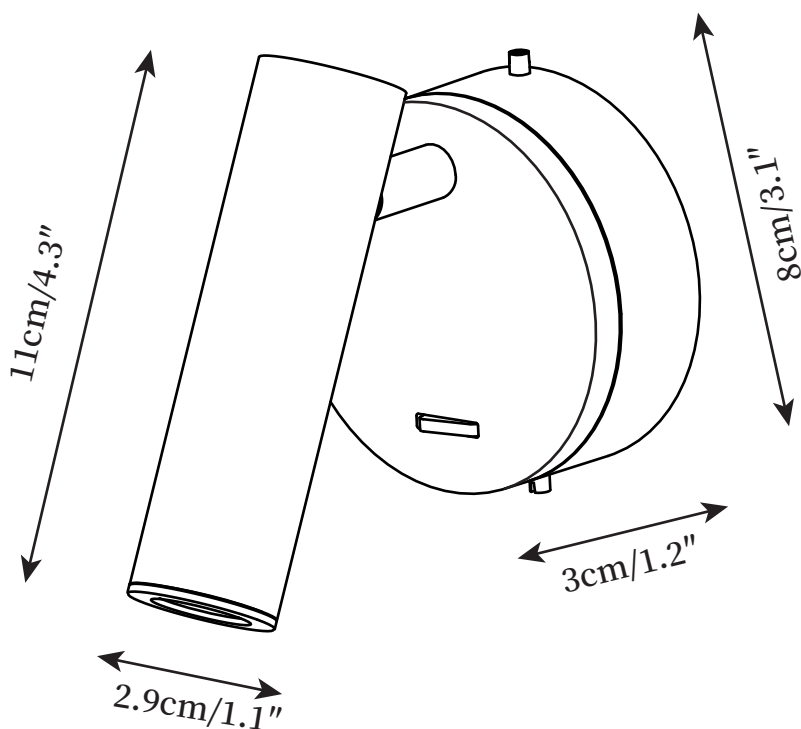

SPECIFICATION SHEET

SPECIFICATION DETAILS

*For custom options, consult factory for details

Fixture Dimensions	D 3.1" x H 4.3"
Light source	Integrated LED
Wattage	~10 W
Voltage	AC 110-240V
Color Temperature	3000k
CRI(Ra)	80CRI
Mounting	Wall
Driver Required	Yes
Optional Color Temps	Warm White (3000K), Cool White (6000K), Daylight (4000K)
LED Rated Life	3000 hours
Dimming	Dimming is not supported
Finishes	Silver, Sand Nickel, Antique Bronze, Brushed Bronze, Gold
Shade Details	Silver, Sand Nickel, Antique Bronze, Brushed Bronze, Gold
Material	Metal
Wire Length	7.8"
Wire Type	USB charging cable