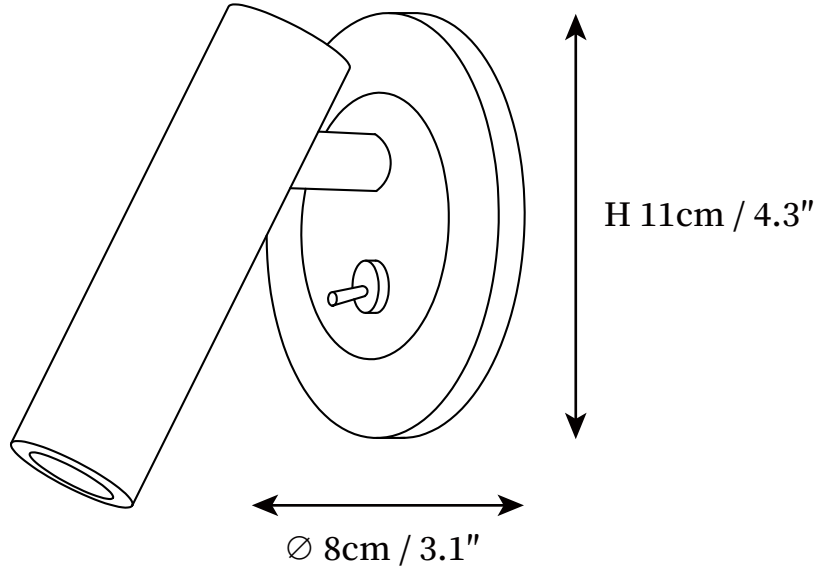

SPECIFICATION SHEET

SPECIFICATION DETAILS

*For custom options, consult factory for details

| | |
|---------------------------|---|
| Fixture Dimensions | D 3.1" x H 4.3" |
| Light source | Integrated LED |
| Wattage | ~7W |
| Voltage | AC 110-240V |
| Dimming | Not supported |
| CRI(Ra) | 90+CRI |
| Mounting | Hardwired. |
| LED Rated Life | 30000 hours |
| Color Temperature | Warm Light (3000K), Neutral Light (4000K), Cool Light (6000K) |
| Control method | Compatible with common wall switches(not included) |
| Finishes | Black, Brushed Bronze. |
| Shade Details | Clear. |
| Material | Metal. |