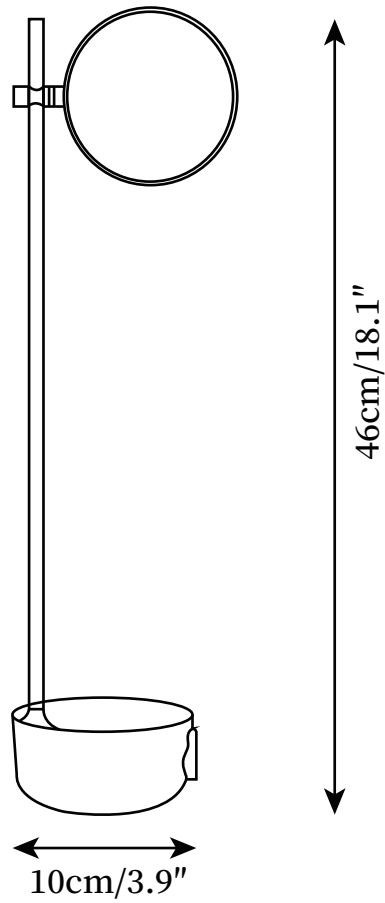

SPECIFICATION SHEET

SPECIFICATION DETAILS

*For custom options, consult factory for details

Fixture Dimensions	D 3.9" x H 18.1"
Light source	Integrated LED
Wattage	5W
Voltage	AC 110-240V
Color Temperature	Based on the purchase of light bulbs
CRI(Ra)	80CRI
Mounting	Table
Driver Required	NO
Optional Color Temps	Warm White (3000K), Cool White (6000K), Daylight (4000K)
LED Rated Life	30000 hours
Dimming	Dimming is not supported
Finishes	Black+Orange
Shadow color	Black+Orange
Material	Metal
Wire Length	59"
Wire Type	Wire with switch plug.