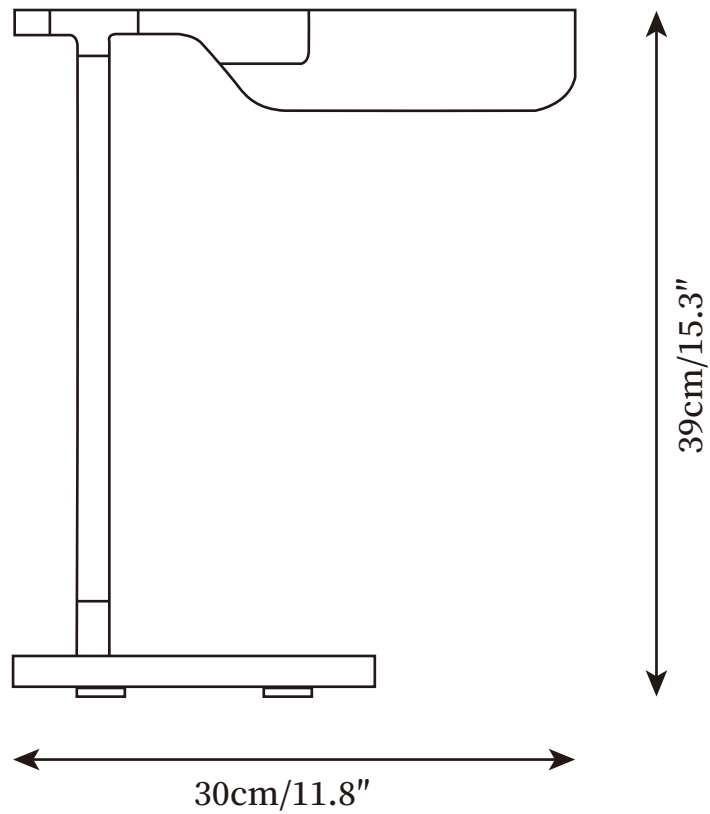

SPECIFICATION SHEET

SPECIFICATION DETAILS

*For custom options, consult factory for details

Fixture Dimensions	D 11.8" x H 15.3"
Light source	Integrated LED
Wattage	~ 5W incandescent bulb or LED equivalent.
Voltage	AC 110-240V
Dimming	Not supported
Control method	In line ON / OFF switch.
CRI(Ra)	90+CRI
LED Rated Life	30000 hours
Color Temperature	Warm Light (3000K), Neutral Light (4000K), Cool Light (6000K)
Finishes	Matt black.
Shade Details	Matt black.
Material	Metal, Acrylic.
Cord Length	Supplied with switched plug cord, length ~59" (150cm).