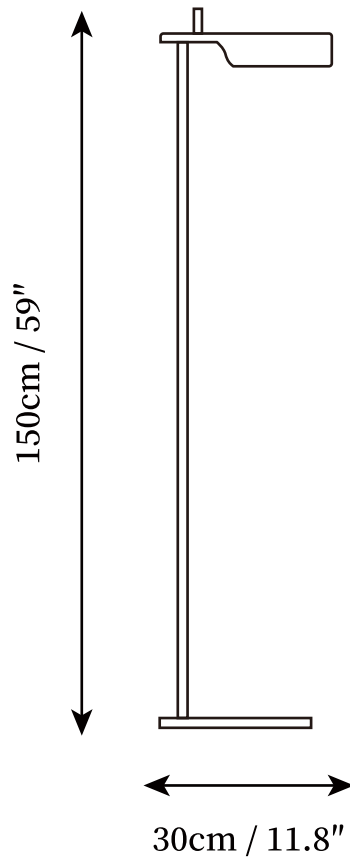

SPECIFICATION SHEET

SPECIFICATION DETAILS

*For custom options, consult factory for details

Fixture Dimensions	D 11.8" x H 59"
Light source	Integrated LED
Wattage	~ 5W incandescent bulb or LED equivalent.
Voltage	AC 110-240V
Dimming	Not supported
Control method	In line ON / OFF switch.
CRI(Ra)	90+CRI
LED Rated Life	30000 hours
Color Temperature	Warm Light (3000K), Neutral Light (4000K), Cool Light (6000K)
Finishes	Matt black.
Shade Details	Matt black.
Material	Metal, Acrylic.
Cord Length	Supplied with switched plug cord, length ~59" (150cm).