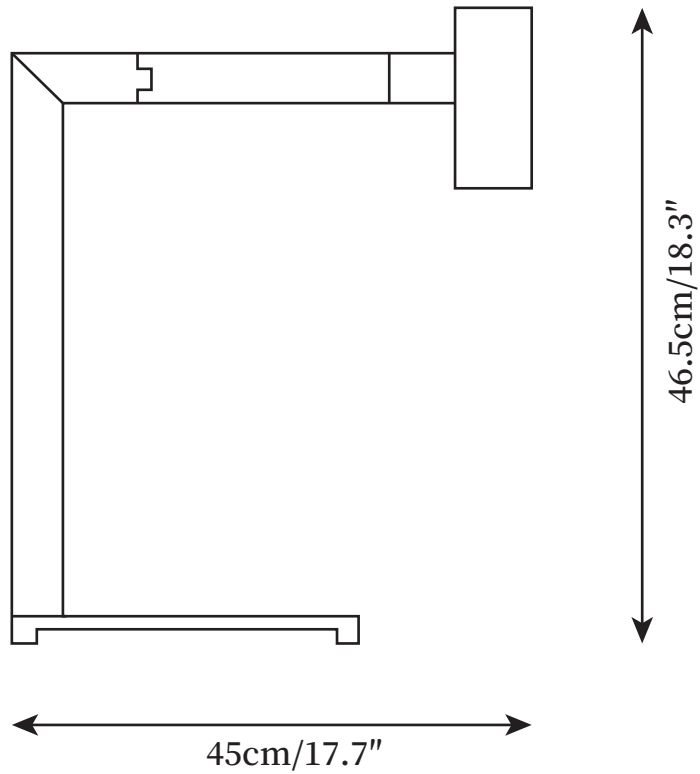

SPECIFICATION SHEET

SPECIFICATION DETAILS

*For custom options, consult factory for details

Fixture Dimensions	D 17.7" x H 18.3"
	Integrated LED
Wattage	5W
Voltage	AC 110-240V
Color Temperature	Based on the purchase of light bulbs
CRI(Ra)	80CRI
Mounting	Table
Driver Required	NO
Optional Color Temps	Warm White (3000K), Cool White (6000K), Daylight (4000K)
LED Rated Life	30,00 hours
Dimming	Dimming is not supported
Finishes	Black, Bronze
Shadow color	Black, Bronze
Material	Metal, Aluminum
Wire Length	59"
Wire Type	Wire with switch plug