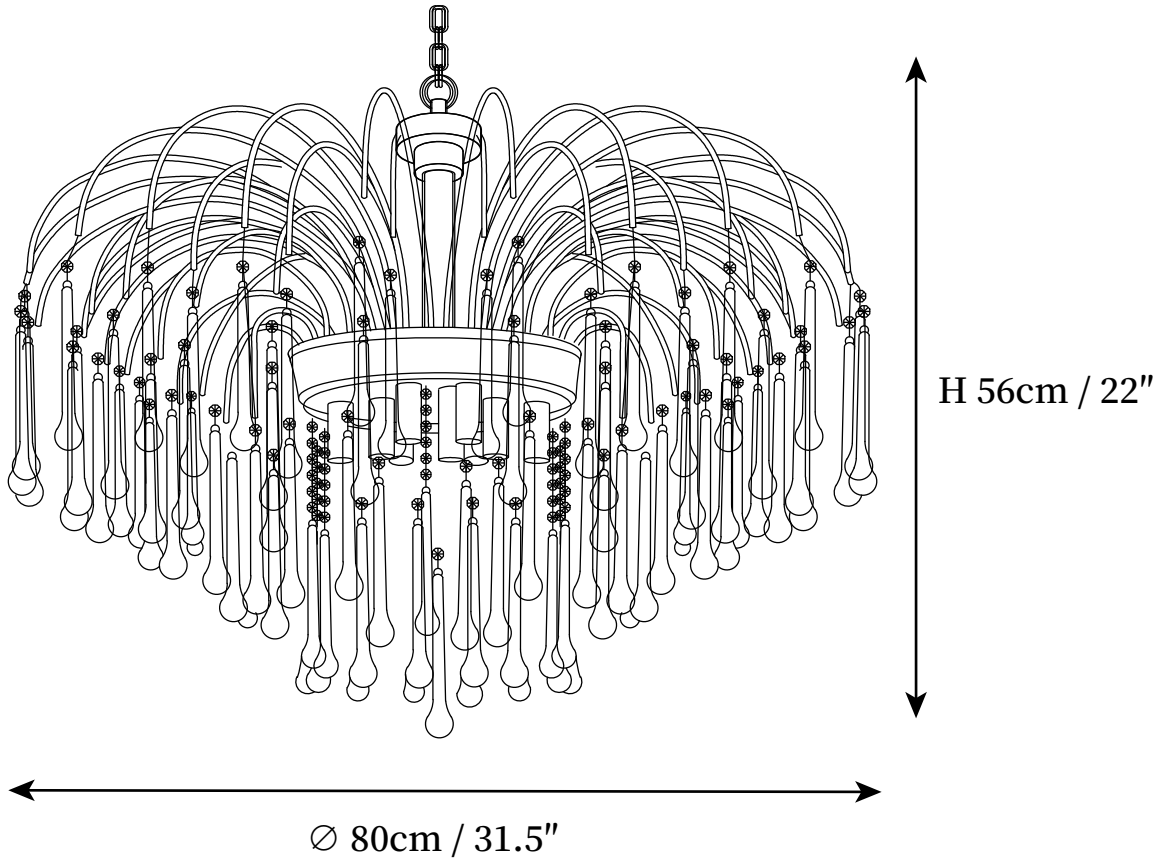

SPECIFICATION SHEET

SPECIFICATION DETAILS

*For custom options, consult factory for details

Fixture Dimensions	D 16.9" x H 22.8
Light source	E14 (bulb not included)
Wattage	MAX 15W incandescent bulb or LED equivalent.
Voltage	AC 110-240V
Mounting	Hardwired.
Dimming	Compatible with dimmable bulbs (bulb not included)
Control method	Compatible with common wall switches (not included)
Finishes	Brass.
Shade Details	Clear, Caramel.
Material	Brass, Crystal Glass.
Hanging Length	Suspension rod and chain length is 20+40cm/7.9"+15.7", the length can be specified according to needs

SPECIFICATION SHEET

SPECIFICATION DETAILS

*For custom options, consult factory for details

Fixture Dimensions	D 21.7" x H 24.4, D 23.6" x H 22"
Light source	E14 (bulb not included)
Wattage	MAX 15W incandescent bulb or LED equivalent.
Voltage	AC 110-240V
Mounting	Hardwired.
Dimming	Compatible with dimmable bulbs (bulb not included)
Control method	Compatible with common wall switches(not included)
Finishes	Brass.
Shade Details	Clear, Caramel.
Material	Brass, Crystal Glass.
Hanging Length	Suspension rod and chain length is 20+40cm/7.9"+15.7", the length can be specified according to needs

SPECIFICATION SHEET

SPECIFICATION DETAILS

*For custom options, consult factory for details

Fixture Dimensions	D 31.5" x H 22
Light source	E14 (bulb not included)
Wattage	MAX 15W incandescent bulb or LED equivalent.
Voltage	AC 110-240V
Mounting	Hardwired.
Dimming	Compatible with dimmable bulbs (bulb not included)
Control method	Compatible with common wall switches(not included)
Finishes	Brass.
Shade Details	Clear, Caramel.
Material	Brass, Crystal Glass.
Hanging Length	Suspension rod and chain length is 20+40cm/7.9"+15.7", the length can be specified according to needs