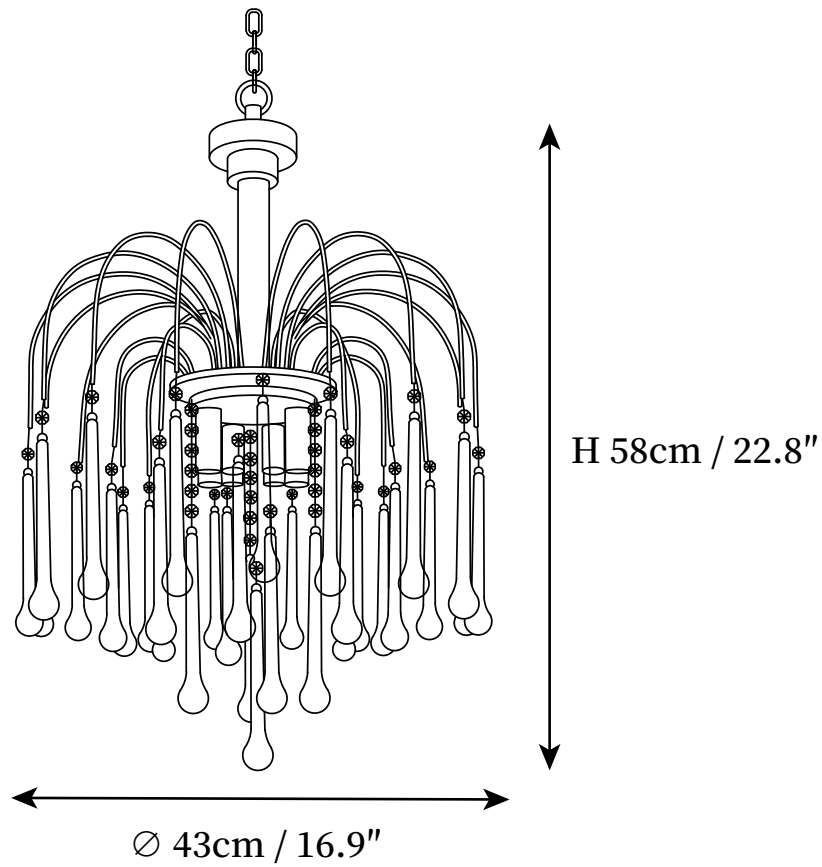

SPECIFICATION SHEET

SPECIFICATION DETAILS

*For custom options, consult factory for details

Fixture Dimensions	D 11.8" x H 22"
Light source	E14 (bulb not included)
Wattage	MAX 15W incandescent bulb or LED equivalent.
Voltage	AC 110-240V
Mounting	Hardwired.
Dimming	Compatible with dimmable bulbs (bulb not included)
Control method	Compatible with common wall switches(not included)
Finishes	Brass.
Shade Details	Clear, Caramel.
Material	Brass, Crystal Glass.
Hanging Length	Suspension rod and chain length is 20+40cm/7.9"+15.7", the length can be specified according to needs

SPECIFICATION SHEET

SPECIFICATION DETAILS

*For custom options, consult factory for details

Fixture Dimensions	D 16.9" x H 22.8
Light source	E14 (bulb not included)
Wattage	MAX 15W incandescent bulb or LED equivalent.
Voltage	AC 110-240V
Mounting	Hardwired.
Dimming	Compatible with dimmable bulbs (bulb not included)
Control method	Compatible with common wall switches (not included)
Finishes	Brass.
Shade Details	Clear, Caramel.
Material	Brass, Crystal Glass.
Hanging Length	Suspension rod and chain length is 20+40cm/7.9"+15.7", the length can be specified according to needs

SPECIFICATION SHEET

SPECIFICATION DETAILS

*For custom options, consult factory for details

Fixture Dimensions	D 21.7" x H 24.4, D 23.6" x H 22"
Light source	E14 (bulb not included)
Wattage	MAX 15W incandescent bulb or LED equivalent.
Voltage	AC 110-240V
Mounting	Hardwired.
Dimming	Compatible with dimmable bulbs (bulb not included)
Control method	Compatible with common wall switches(not included)
Finishes	Brass.
Shade Details	Clear, Caramel.
Material	Brass, Crystal Glass.
Hanging Length	Suspension rod and chain length is 20+40cm/7.9"+15.7", the length can be specified according to needs