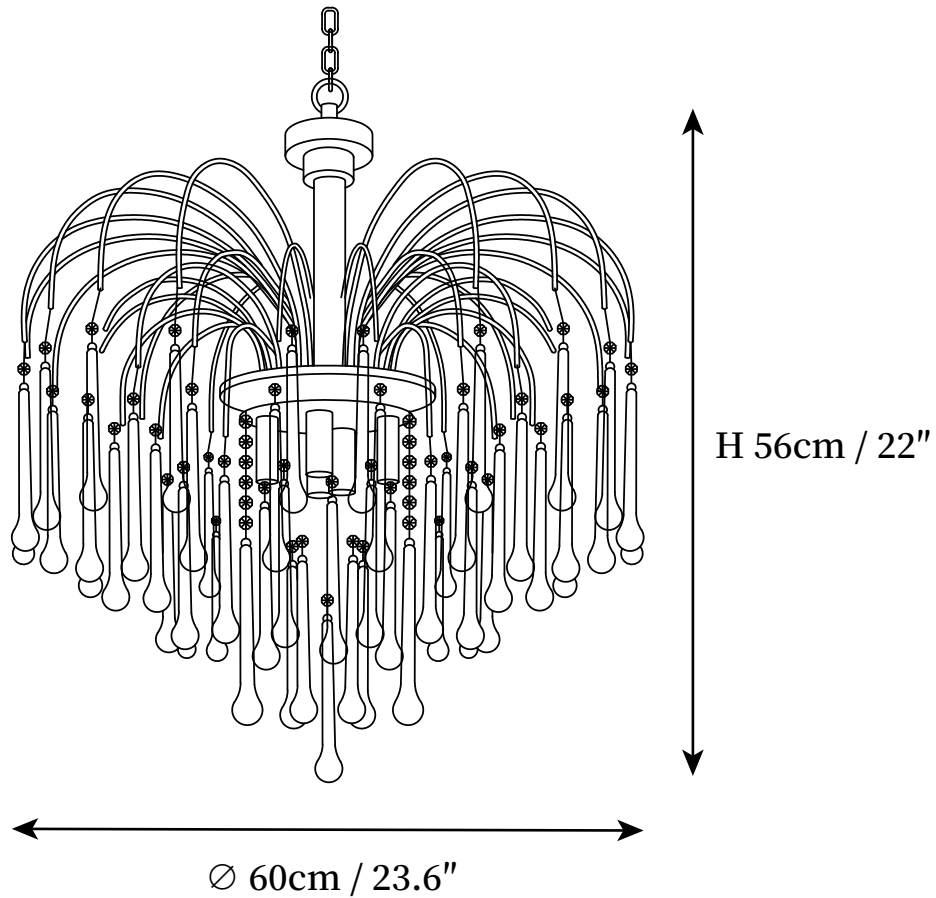

SPECIFICATION SHEET

SPECIFICATION DETAILS

*For custom options, consult factory for details

Fixture Dimensions	D 11.8" x H 22"
Light source	E14 (bulb not included)
Wattage	MAX 15W incandescent bulb or LED equivalent.
Voltage	AC 110-240V
Mounting	Hardwired.
Dimming	Compatible with dimmable bulbs (bulb not included)
Control method	Compatible with common wall switches(not included)
Finishes	Brass.
Shade Details	Clear, Caramel.
Material	Brass, Crystal Glass.
Hanging Length	Suspension rod and chain length is 20+40cm/7.9"+15.7", the length can be specified according to needs

SPECIFICATION SHEET

SPECIFICATION DETAILS

*For custom options, consult factory for details

Fixture Dimensions	D 16.9" x H 22.8
Light source	E14 (bulb not included)
Wattage	MAX 15W incandescent bulb or LED equivalent.
Voltage	AC 110-240V
Mounting	Hardwired.
Dimming	Compatible with dimmable bulbs (bulb not included)
Control method	Compatible with common wall switches (not included)
Finishes	Brass.
Shade Details	Clear, Caramel.
Material	Brass, Crystal Glass.
Hanging Length	Suspension rod and chain length is 20+40cm/7.9"+15.7", the length can be specified according to needs

SPECIFICATION SHEET

SPECIFICATION DETAILS

*For custom options, consult factory for details

Fixture Dimensions	D 21.7" x H 24.4, D 23.6" x H 22"
Light source	E14 (bulb not included)
Wattage	MAX 15W incandescent bulb or LED equivalent.
Voltage	AC 110-240V
Mounting	Hardwired.
Dimming	Compatible with dimmable bulbs (bulb not included)
Control method	Compatible with common wall switches(not included)
Finishes	Brass.
Shade Details	Clear, Caramel.
Material	Brass, Crystal Glass.
Hanging Length	Suspension rod and chain length is 20+40cm/7.9"+15.7", the length can be specified according to needs