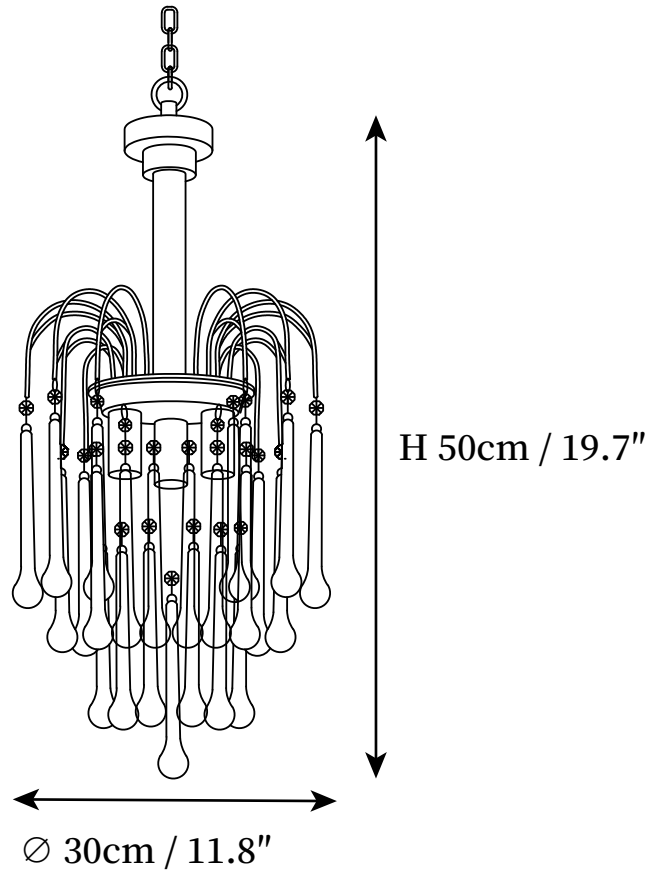

SPECIFICATION SHEET

SPECIFICATION DETAILS

*For custom options, consult factory for details

Fixture Dimensions	D 11.8" x H 22"
Light source	E14 (bulb not included)
Wattage	MAX 15W incandescent bulb or LED equivalent.
Voltage	AC 110-240V
Mounting	Hardwired.
Dimming	Compatible with dimmable bulbs (bulb not included)
Control method	Compatible with common wall switches(not included)
Finishes	Brass.
Shade Details	Clear, Caramel.
Material	Brass, Crystal Glass.
Hanging Length	Suspension rod and chain length is 20+40cm/7.9"+15.7", the length can be specified according to needs

SPECIFICATION SHEET

SPECIFICATION DETAILS

*For custom options, consult factory for details

Fixture Dimensions	D 16.9" x H 22.8
Light source	E14 (bulb not included)
Wattage	MAX 15W incandescent bulb or LED equivalent.
Voltage	AC 110-240V
Mounting	Hardwired.
Dimming	Compatible with dimmable bulbs (bulb not included)
Control method	Compatible with common wall switches (not included)
Finishes	Brass.
Shade Details	Clear, Caramel.
Material	Brass, Crystal Glass.
Hanging Length	Suspension rod and chain length is 20+40cm/7.9"+15.7", the length can be specified according to needs

SPECIFICATION SHEET

SPECIFICATION DETAILS

*For custom options, consult factory for details

Fixture Dimensions	D 21.7" x H 24.4, D 23.6" x H 22"
Light source	E14 (bulb not included)
Wattage	MAX 15W incandescent bulb or LED equivalent.
Voltage	AC 110-240V
Mounting	Hardwired.
Dimming	Compatible with dimmable bulbs (bulb not included)
Control method	Compatible with common wall switches(not included)
Finishes	Brass.
Shade Details	Clear, Caramel.
Material	Brass, Crystal Glass.
Hanging Length	Suspension rod and chain length is 20+40cm/7.9"+15.7", the length can be specified according to needs