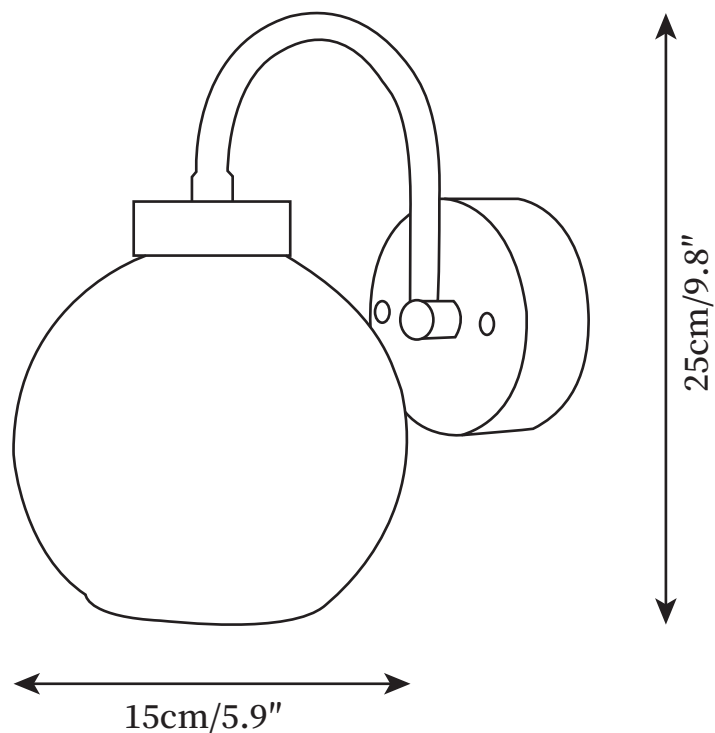

SPECIFICATION SHEET

SPECIFICATION DETAILS

*For custom options, consult factory for details

Fixture Dimensions	D 5.9" x H 9.8"
Light source	E27
Wattage	Max 60W
Voltage	AC 110-240V
Color Temperature	Based on the purchase of light bulbs
CRI(Ra)	80CRI
Mounting	Wall
Driver Required	No
Optional Color Temps	Buy bulbs as needed
LED Rated Life	Based on bulb life (we do not supply bulbs)
Dimming	Dimming is not supported
Finishes	Silver
Glass color	Yellow, White
Material	Metal, Glass
Wire Length	No
Wire Type	No