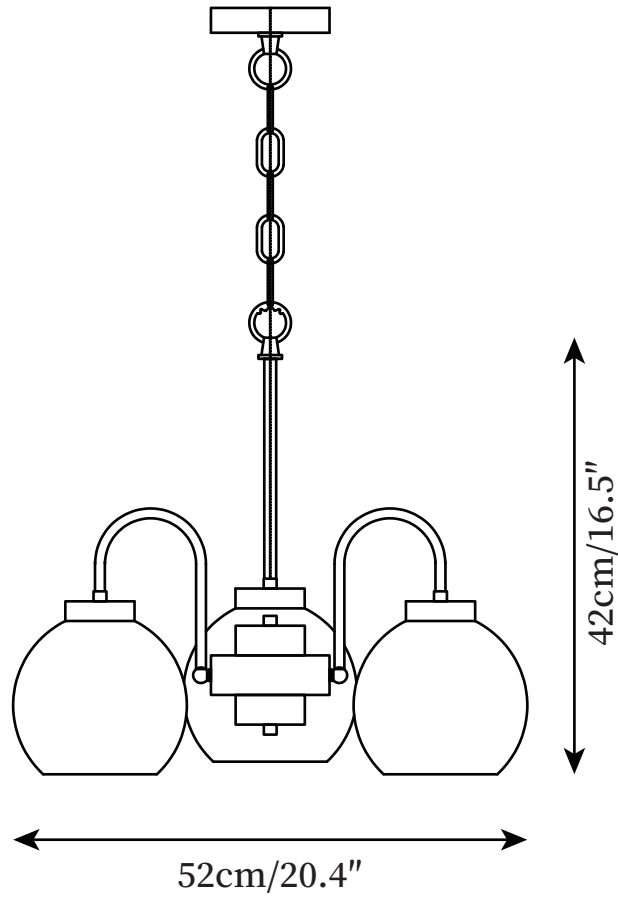

SPECIFICATION SHEET

SPECIFICATION DETAILS

*For custom options, consult factory for details

Fixture Dimensions	D 20.4" x H 16.5"
Light source	E27
Wattage	Max 60W
Voltage	AC 110-240V
Color Temperature	Based on the purchase of light bulbs
CRI(Ra)	80CRI
Mounting	Ceiling
Driver Required	NO
Optional Color Temps	Buy bulbs as needed
LED Rated Life	Based on bulb life (we do not supply bulbs)
Dimming	Dimming is not supported
Finishes	Silver
Glass Details	Orange, White
Material	Metal, Glass
Hanging chain Length	Hanging chain lengths range between 50cm - 100cm
Hanging chain Type	Silver / Rod

SPECIFICATION SHEET

SPECIFICATION DETAILS

*For custom options, consult factory for details

Fixture Dimensions	D 20.4" x H 16.5"
Light source	E27
Wattage	Max 60W
Voltage	AC 110-240V
Color Temperature	Based on the purchase of light bulbs
CRI(Ra)	80CRI
Mounting	Ceiling
Driver Required	NO
Optional Color Temps	Buy bulbs as needed
LED Rated Life	Based on bulb life (we do not supply bulbs)
Dimming	Dimming is not supported
Finishes	Silver
Glass Details	Orange, White
Material	Metal, Glass
Hanging chain Length	Rod lengths range between 50cm - 100cm
Hanging chain Type	Silver / Rod

SPECIFICATION SHEET

SPECIFICATION DETAILS

*For custom options, consult factory for details

Fixture Dimensions	D 22.4" x H 16.5"
Light source	E27
Wattage	Max 60W
Voltage	AC 110-240V
Color Temperature	Based on the purchase of light bulbs
CRI(Ra)	80CRI
Mounting	Ceiling
Driver Required	NO
Optional Color Temps	Buy bulbs as needed
LED Rated Life	Based on bulb life (we do not supply bulbs)
Dimming	Dimming is not supported
Finishes	Silver
Glass Details	Orange, White
Material	Metal, Glass
Hanging chain Length	Rod lengths range between 50cm - 100cm
Hanging chain Type	Silver / Rod