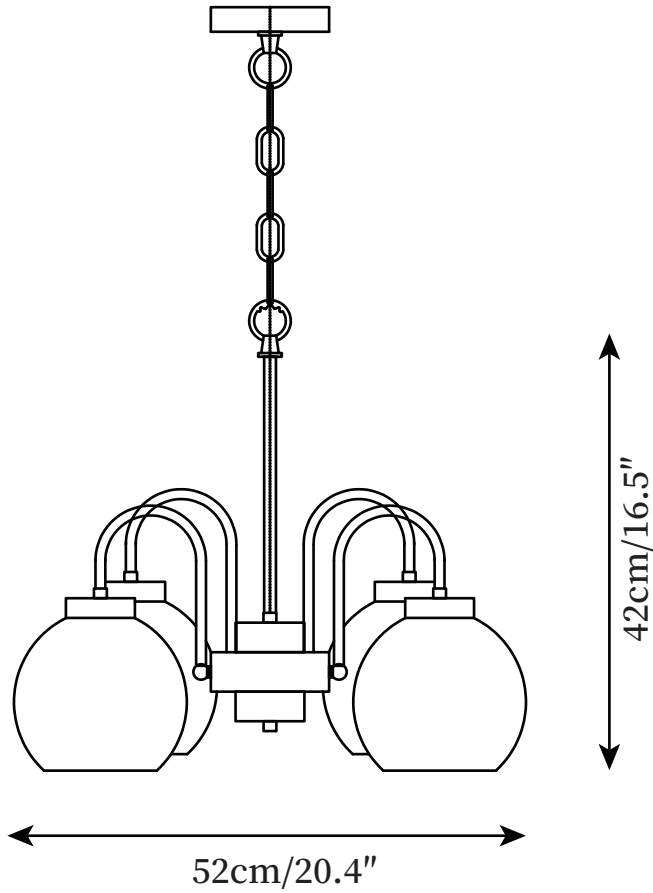

SPECIFICATION SHEET

SPECIFICATION DETAILS

*For custom options, consult factory for details

Fixture Dimensions	D 20.4" x H 16.5"
Light source	E27
Wattage	Max 60W
Voltage	AC 110-240V
Color Temperature	Based on the purchase of light bulbs
CRI(Ra)	80CRI
Mounting	Ceiling
Driver Required	NO
Optional Color Temps	Buy bulbs as needed
LED Rated Life	Based on bulb life (we do not supply bulbs)
Dimming	Dimming is not supported
Finishes	Silver
Glass Details	Orange, White
Material	Metal, Glass
Hanging chain Length	Hanging chain lengths range between 50cm - 100cm
Hanging chain Type	Silver / Rod

SPECIFICATION SHEET

SPECIFICATION DETAILS

*For custom options, consult factory for details

Fixture Dimensions	D 20.4" x H 16.5"
Light source	E27
Wattage	Max 60W
Voltage	AC 110-240V
Color Temperature	Based on the purchase of light bulbs
CRI(Ra)	80CRI
Mounting	Ceiling
Driver Required	NO
Optional Color Temps	Buy bulbs as needed
LED Rated Life	Based on bulb life (we do not supply bulbs)
Dimming	Dimming is not supported
Finishes	Silver
Glass Details	Orange, White
Material	Metal, Glass
Hanging chain Length	Rod lengths range between 50cm - 100cm
Hanging chain Type	Silver / Rod

SPECIFICATION SHEET

SPECIFICATION DETAILS

*For custom options, consult factory for details

Fixture Dimensions	D 22.4" x H 16.5"
Light source	E27
Wattage	Max 60W
Voltage	AC 110-240V
Color Temperature	Based on the purchase of light bulbs
CRI(Ra)	80CRI
Mounting	Ceiling
Driver Required	NO
Optional Color Temps	Buy bulbs as needed
LED Rated Life	Based on bulb life (we do not supply bulbs)
Dimming	Dimming is not supported
Finishes	Silver
Glass Details	Orange, White
Material	Metal, Glass
Hanging chain Length	Rod lengths range between 50cm - 100cm
Hanging chain Type	Silver / Rod