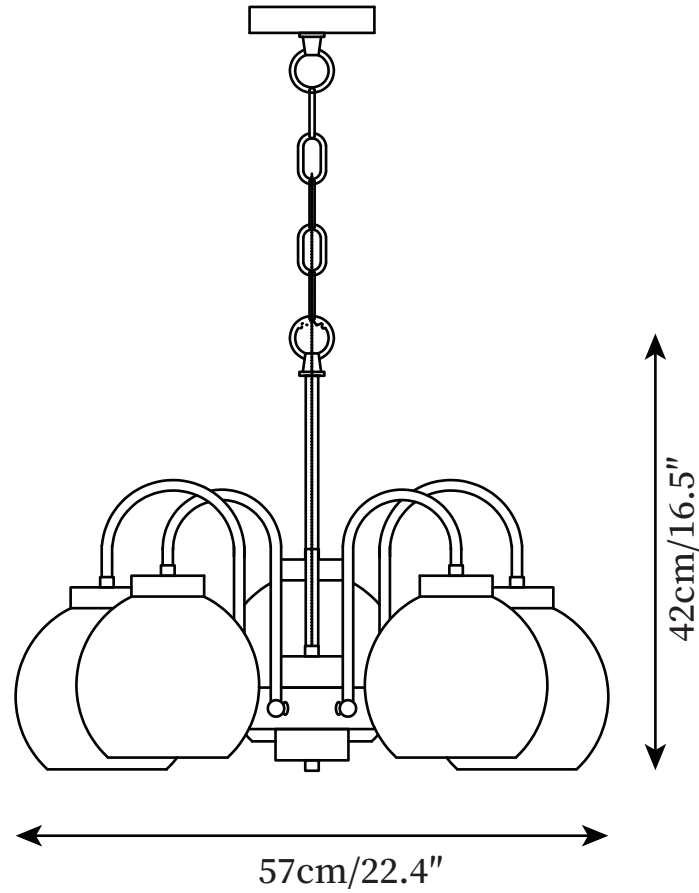

SPECIFICATION SHEET

SPECIFICATION DETAILS

*For custom options, consult factory for details

Fixture Dimensions	D 20.4" x H 16.5"
Light source	E27
Wattage	Max 60W
Voltage	AC 110-240V
Color Temperature	Based on the purchase of light bulbs
CRI(Ra)	80CRI
Mounting	Ceiling
Driver Required	NO
Optional Color Temps	Buy bulbs as needed
LED Rated Life	Based on bulb life (we do not supply bulbs)
Dimming	Dimming is not supported
Finishes	Silver
Glass Details	Orange, White
Material	Metal, Glass
Hanging chain Length	Hanging chain lengths range between 50cm - 100cm
Hanging chain Type	Silver / Rod

SPECIFICATION SHEET

SPECIFICATION DETAILS

*For custom options, consult factory for details

Fixture Dimensions	D 20.4" x H 16.5"
Light source	E27
Wattage	Max 60W
Voltage	AC 110-240V
Color Temperature	Based on the purchase of light bulbs
CRI(Ra)	80CRI
Mounting	Ceiling
Driver Required	NO
Optional Color Temps	Buy bulbs as needed
LED Rated Life	Based on bulb life (we do not supply bulbs)
Dimming	Dimming is not supported
Finishes	Silver
Glass Details	Orange, White
Material	Metal, Glass
Hanging chain Length	Rod lengths range between 50cm - 100cm
Hanging chain Type	Silver / Rod

SPECIFICATION SHEET

SPECIFICATION DETAILS

*For custom options, consult factory for details

Fixture Dimensions	D 22.4" x H 16.5"
Light source	E27
Wattage	Max 60W
Voltage	AC 110-240V
Color Temperature	Based on the purchase of light bulbs
CRI(Ra)	80CRI
Mounting	Ceiling
Driver Required	NO
Optional Color Temps	Buy bulbs as needed
LED Rated Life	Based on bulb life (we do not supply bulbs)
Dimming	Dimming is not supported
Finishes	Silver
Glass Details	Orange, White
Material	Metal, Glass
Hanging chain Length	Rod lengths range between 50cm - 100cm
Hanging chain Type	Silver / Rod