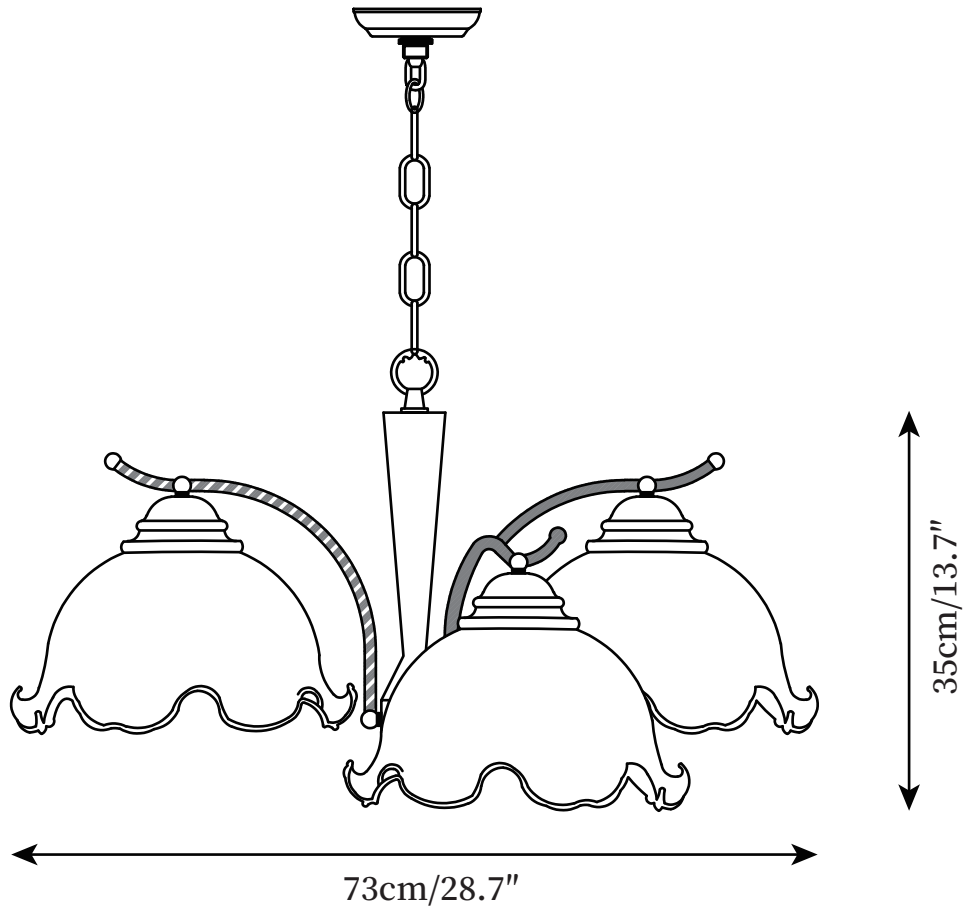

SPECIFICATION SHEET

SPECIFICATION DETAILS

*For custom options, consult factory for details

Fixture Dimensions	D 28.7" x H 13.7"
Light source	E27
Wattage	Max 60W
Voltage	AC 110-240V
Color Temperature	Based on the purchase of light bulbs
CRI(Ra)	80CRI
Mounting	Ceiling
Driver Required	NO
Optional Color Temps	Buy bulbs as needed
LED Rated Life	Based on bulb life (we do not supply bulbs)
Dimming	Dimming is not supported
Finishes	Polished brass, Walnut wood
Glass Details	White
Material	Brass, Glass, Walnut wood
Hanging chain Length	Hanging chain lengths range between 50cm - 100cm
Hanging chain Type	Gold / Rod

SPECIFICATION SHEET

SPECIFICATION DETAILS

*For custom options, consult factory for details

Fixture Dimensions	D 31.4" x H 13.7"
Light source	E27
Wattage	Max 60W
Voltage	AC 110-240V
Color Temperature	Based on the purchase of light bulbs
CRI(Ra)	80CRI
Mounting	Ceiling
Driver Required	NO
Optional Color Temps	Buy bulbs as needed
LED Rated Life	Based on bulb life (we do not supply bulbs)
Dimming	Dimming is not supported
Finishes	Polished brass, Walnut wood
Glass Details	White
Material	Brass, Glass, Walnut wood
Hanging chain Length	Hanging chain lengths range between 50cm - 100cm
Hanging chain Type	Gold / Rod