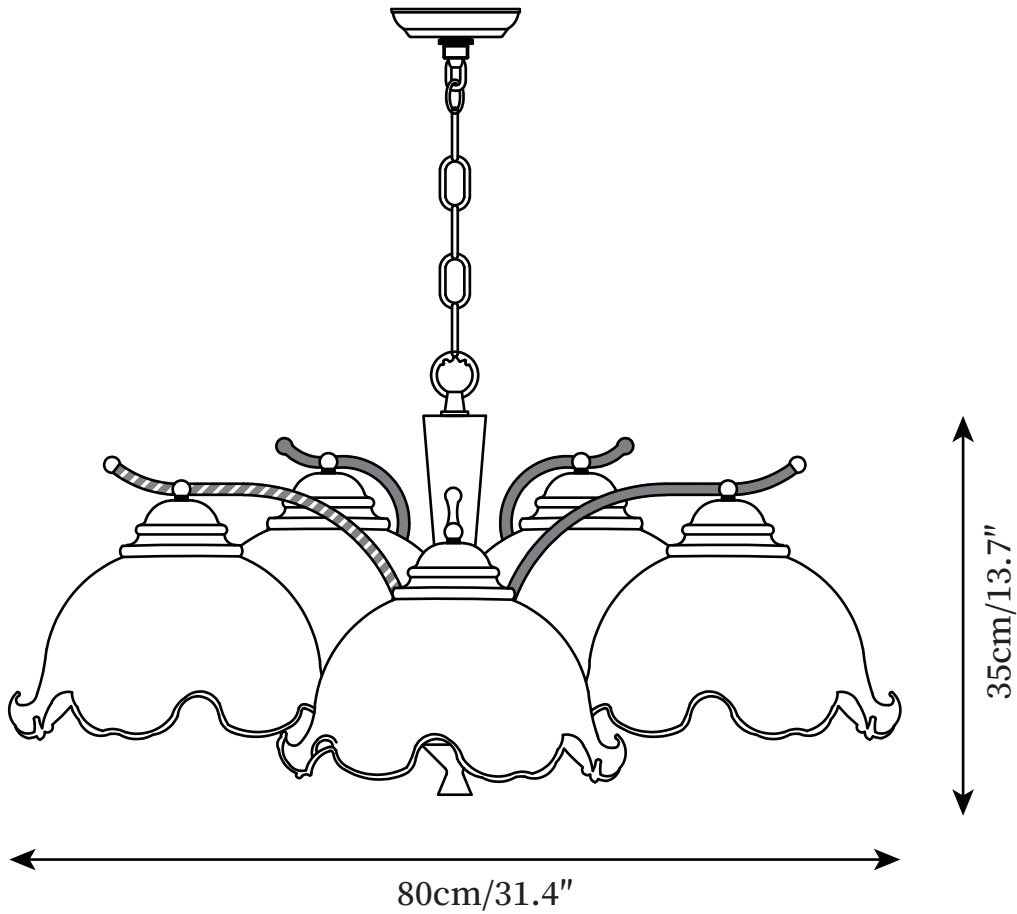

SPECIFICATION SHEET

SPECIFICATION DETAILS

*For custom options, consult factory for details

Fixture Dimensions	D 28.7" x H 13.7"
Light source	E27
Wattage	Max 60W
Voltage	AC 110-240V
Color Temperature	Based on the purchase of light bulbs
CRI(Ra)	80CRI
Mounting	Ceiling
Driver Required	NO
Optional Color Temps	Buy bulbs as needed
LED Rated Life	Based on bulb life (we do not supply bulbs)
Dimming	Dimming is not supported
Finishes	Polished brass, Walnut wood
Glass Details	White
Material	Brass, Glass, Walnut wood
Hanging chain Length	Hanging chain lengths range between 50cm - 100cm
Hanging chain Type	Gold / Rod

SPECIFICATION SHEET

SPECIFICATION DETAILS

*For custom options, consult factory for details

Fixture Dimensions	D 31.4" x H 13.7"
Light source	E27
Wattage	Max 60W
Voltage	AC 110-240V
Color Temperature	Based on the purchase of light bulbs
CRI(Ra)	80CRI
Mounting	Ceiling
Driver Required	NO
Optional Color Temps	Buy bulbs as needed
LED Rated Life	Based on bulb life (we do not supply bulbs)
Dimming	Dimming is not supported
Finishes	Polished brass, Walnut wood
Glass Details	White
Material	Brass, Glass, Walnut wood
Hanging chain Length	Hanging chain lengths range between 50cm - 100cm
Hanging chain Type	Gold / Rod