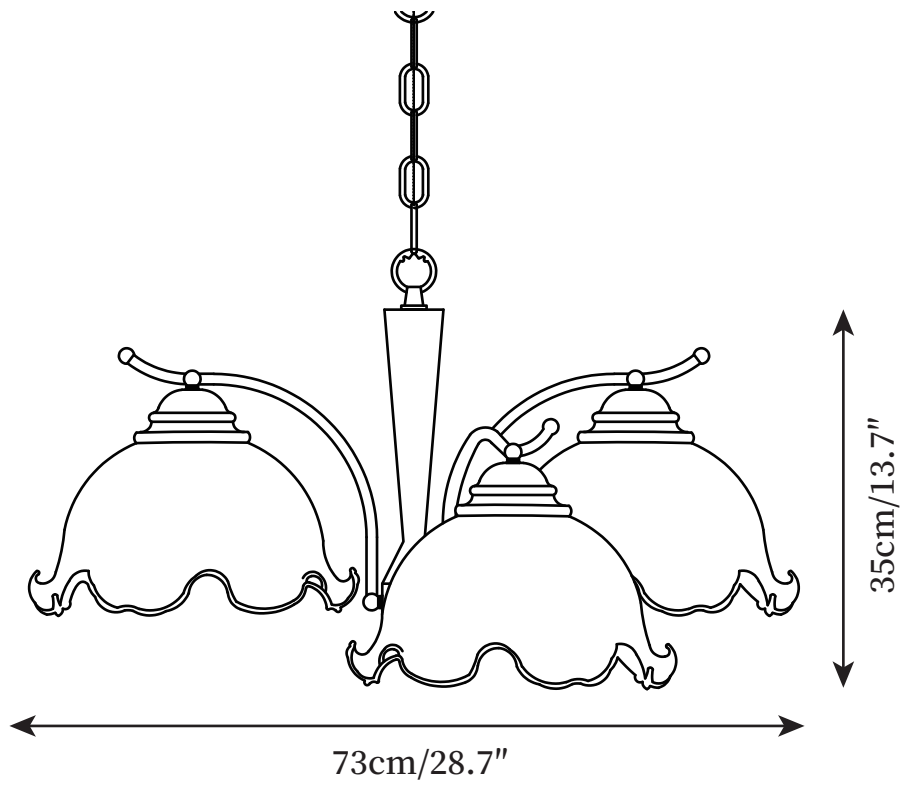

SPECIFICATION SHEET

SPECIFICATION DETAILS

*For custom options, consult factory for details

Fixture Dimensions	D 28.7" x H 13.7 "
Light source	E27
Wattage	Max 60W
Voltage	AC 110-240V
Color Temperature	Based on the purchase of light bulbs
CRI(Ra)	80CRI
Mounting	Ceiling
Driver Required	NO
Optional Color Temps	Buy bulbs as needed
LED Rated Life	Based on bulb life (we do not supply bulbs)
Dimming	Dimming is not supported
Finishes	Polished brass, Ash Wood
Glass Details	Amber
Material	Brass, Glass, Ash Wood
Hanging chain Length	Hanging chain lengths range between 50cm - 100cm
Hanging chain Type	Gold / Rod

SPECIFICATION SHEET

SPECIFICATION DETAILS

*For custom options, consult factory for details

Fixture Dimensions	D 31.4" x H 13.7 "
Light source	E27
Wattage	Max 60W
Voltage	AC 110-240V
Color Temperature	Based on the purchase of light bulbs
CRI(Ra)	80CRI
Mounting	Ceiling
Driver Required	NO
Optional Color Temps	Buy bulbs as needed
LED Rated Life	Based on bulb life (we do not supply bulbs)
Dimming	Dimming is not supported
Finishes	Polished brass, Ash Wood
Glass Details	Amber
Material	Brass, Glass, Ash Wood
Hanging chain Length	Hanging chain lengths range between 50cm - 100cm
Hanging chain Type	Gold / Rod