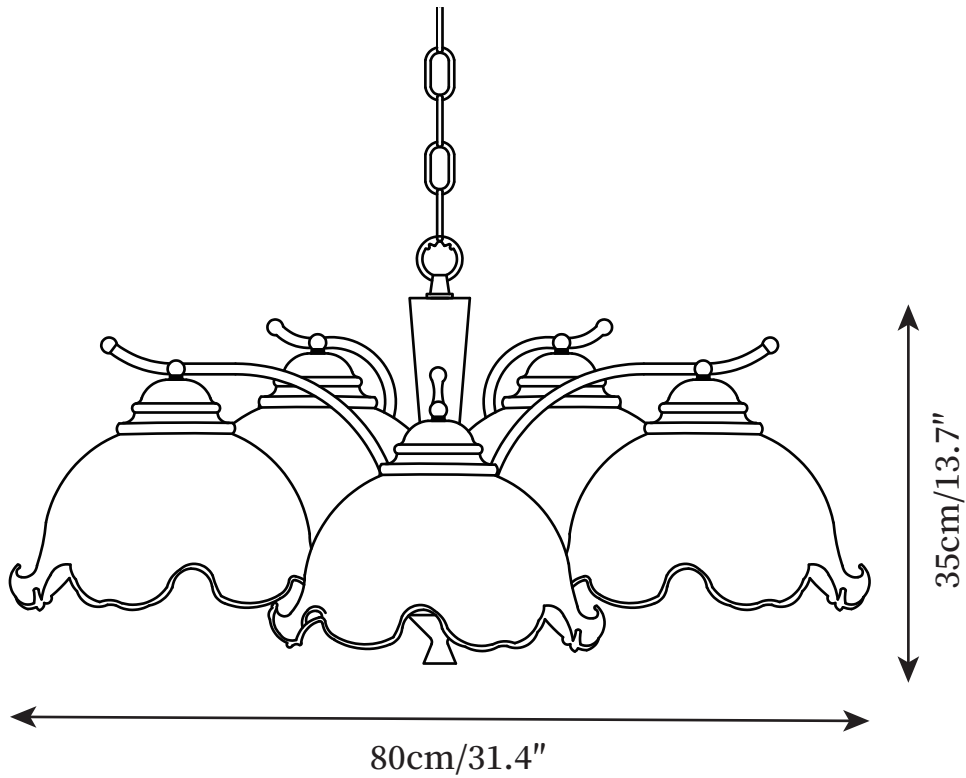

SPECIFICATION SHEET

SPECIFICATION DETAILS

*For custom options, consult factory for details

Fixture Dimensions	D 28.7" x H 13.7 "
Light source	E27
Wattage	Max 60W
Voltage	AC 110-240V
Color Temperature	Based on the purchase of light bulbs
CRI(Ra)	80CRI
Mounting	Ceiling
Driver Required	NO
Optional Color Temps	Buy bulbs as needed
LED Rated Life	Based on bulb life (we do not supply bulbs)
Dimming	Dimming is not supported
Finishes	Polished brass, Ash Wood
Glass Details	Amber
Material	Brass, Glass, Ash Wood
Hanging chain Length	Hanging chain lengths range between 50cm - 100cm
Hanging chain Type	Gold / Rod

SPECIFICATION SHEET

SPECIFICATION DETAILS

*For custom options, consult factory for details

Fixture Dimensions	D 31.4" x H 13.7 "
Light source	E27
Wattage	Max 60W
Voltage	AC 110-240V
Color Temperature	Based on the purchase of light bulbs
CRI(Ra)	80CRI
Mounting	Ceiling
Driver Required	NO
Optional Color Temps	Buy bulbs as needed
LED Rated Life	Based on bulb life (we do not supply bulbs)
Dimming	Dimming is not supported
Finishes	Polished brass, Ash Wood
Glass Details	Amber
Material	Brass, Glass, Ash Wood
Hanging chain Length	Hanging chain lengths range between 50cm - 100cm
Hanging chain Type	Gold / Rod