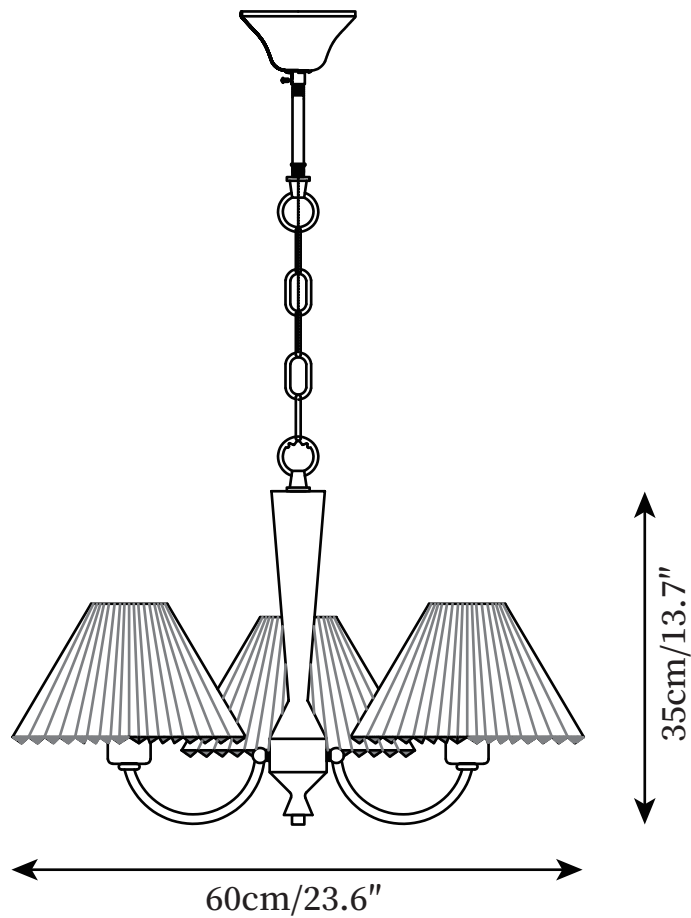

## SPECIFICATION DETAILS

\*For custom options, consult factory for details

<b>Fixture Dimensions</b>	D 23.6" x H 13.7 "
<b>Light source</b>	E14
<b>Wattage</b>	Max 15W
<b>Voltage</b>	AC 110-240V
<b>Color Temperature</b>	Based on the purchase of light bulbs
<b>CRI(Ra)</b>	80CRI
<b>Mounting</b>	Ceiling
<b>Driver Required</b>	NO
<b>Optional Color Temps</b>	Buy bulbs as needed
<b>LED Rated Life</b>	Based on bulb life (we do not supply bulbs)
<b>Dimming</b>	Dimming is not supported
<b>Finishes</b>	Walnut, White, Polished Brass
<b>Shadow color</b>	White
<b>Material</b>	Brass, Walnut Wood, Fabric
<b>Hanging chain Length</b>	Hanging chain lengths range between 50cm - 100cm
<b>Hanging chain Type</b>	Gold / Rod

## SPECIFICATION DETAILS

\*For custom options, consult factory for details

<b>Fixture Dimensions</b>	D 31.4" x H 13.7 "
<b>Light source</b>	E14
<b>Wattage</b>	Max 15W
<b>Voltage</b>	AC 110-240V
<b>Color Temperature</b>	Based on the purchase of light bulbs
<b>CRI(Ra)</b>	80CRI
<b>Mounting</b>	Ceiling
<b>Driver Required</b>	NO
<b>Optional Color Temps</b>	Buy bulbs as needed
<b>LED Rated Life</b>	Based on bulb life (we do not supply bulbs)
<b>Dimming</b>	Dimming is not supported
<b>Finishes</b>	Walnut, White, Polished Brass
<b>Shadow color</b>	White
<b>Material</b>	Brass, Walnut Wood, Fabric
<b>Hanging chain Length</b>	Hanging chain lengths range between 50cm - 100cm
<b>Hanging chain Type</b>	Gold / Rod