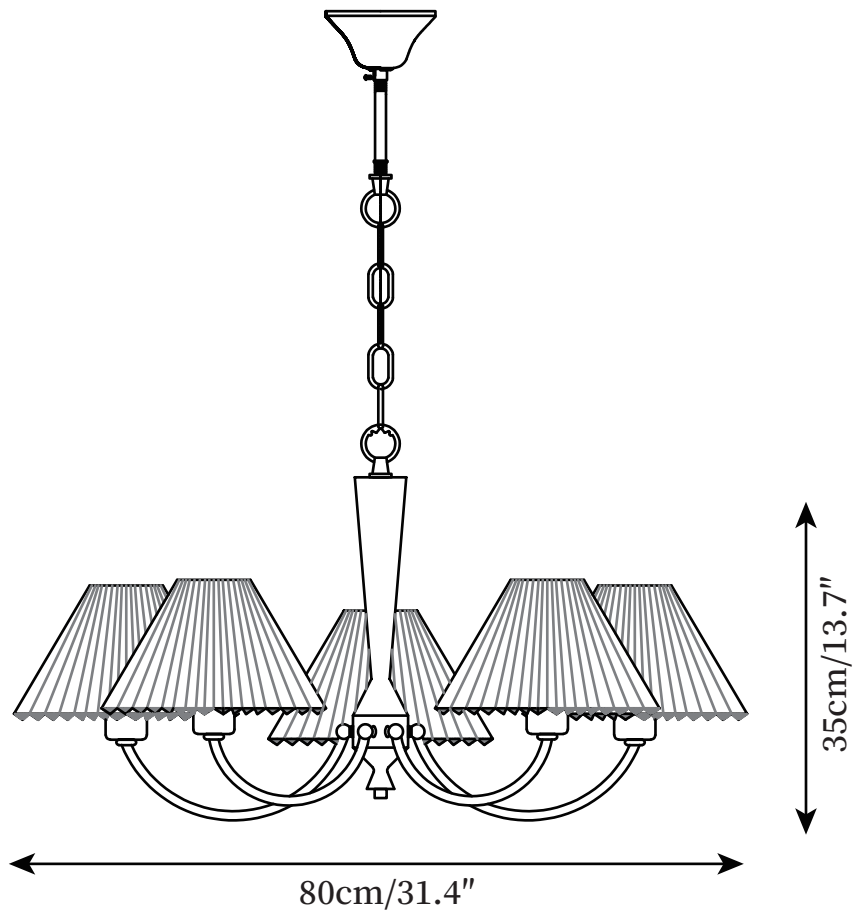

## SPECIFICATION DETAILS

\*For custom options, consult factory for details

<b>Fixture Dimensions</b>	D 23.6" x H 13.7 "
<b>Light source</b>	E14
<b>Wattage</b>	Max 15W
<b>Voltage</b>	AC 110-240V
<b>Color Temperature</b>	Based on the purchase of light bulbs
<b>CRI(Ra)</b>	80CRI
<b>Mounting</b>	Ceiling
<b>Driver Required</b>	NO
<b>Optional Color Temps</b>	Buy bulbs as needed
<b>LED Rated Life</b>	Based on bulb life (we do not supply bulbs)
<b>Dimming</b>	Dimming is not supported
<b>Finishes</b>	Walnut, White, Polished Brass
<b>Shadow color</b>	White
<b>Material</b>	Brass, Walnut Wood, Fabric
<b>Hanging chain Length</b>	Hanging chain lengths range between 50cm - 100cm
<b>Hanging chain Type</b>	Gold / Rod

## SPECIFICATION DETAILS

\*For custom options, consult factory for details

<b>Fixture Dimensions</b>	D 31.4" x H 13.7 "
<b>Light source</b>	E14
<b>Wattage</b>	Max 15W
<b>Voltage</b>	AC 110-240V
<b>Color Temperature</b>	Based on the purchase of light bulbs
<b>CRI(Ra)</b>	80CRI
<b>Mounting</b>	Ceiling
<b>Driver Required</b>	NO
<b>Optional Color Temps</b>	Buy bulbs as needed
<b>LED Rated Life</b>	Based on bulb life (we do not supply bulbs)
<b>Dimming</b>	Dimming is not supported
<b>Finishes</b>	Walnut, White, Polished Brass
<b>Shadow color</b>	White
<b>Material</b>	Brass, Walnut Wood, Fabric
<b>Hanging chain Length</b>	Hanging chain lengths range between 50cm - 100cm
<b>Hanging chain Type</b>	Gold / Rod