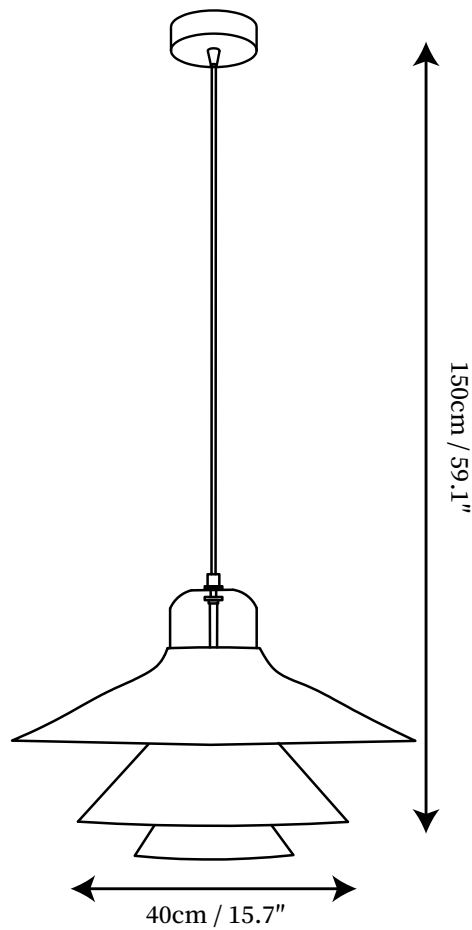

SPECIFICATION SHEET

SPECIFICATION DETAILS

*For custom options, consult factory for details

Fixture Dimensions	D 11.8" x H 59.1"
Light source	E26 or E27 (bulb not included)
Wattage	MAX 40W incandescent bulb or LED equivalent.
Voltage	AC 110-240V
Mounting	Hardwired.
Dimming	Compatible with dimmable bulbs (bulb not included)
Control method	Compatible with common wall switches (not included)
Finishes	White, Red, Green
Shade Details	White
Material	Aluminum, Glass
Wire Length	The standard length of the cord is 59" (150 cm), the length is adjustable.

SPECIFICATION SHEET

SPECIFICATION DETAILS

*For custom options, consult factory for details

	D 15.7" x H 59.1"
Fixture Dimensions	
Light source	E26 or E27 (bulb not included)
Wattage	MAX 40W incandescent bulb or LED equivalent.
Voltage	AC 110-240V
Mounting	Hardwired.
Dimming	Compatible with dimmable bulbs (bulb not included)
Control method	Compatible with common wall switches(not included)
Finishes	White, Red, Green
Shade Details	White
Material	Aluminum, Glass
Wire Length	The standard length of the cord is 59" (150 cm), the length is adjustable.