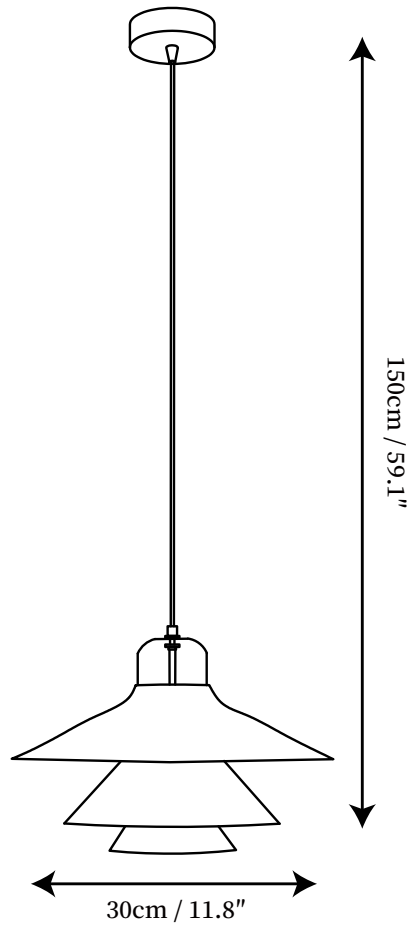

SPECIFICATION SHEET

SPECIFICATION DETAILS

*For custom options, consult factory for details

Fixture Dimensions	D 11.8" x H 59.1"
Light source	E26 or E27 (bulb not included)
Wattage	MAX 40W incandescent bulb or LED equivalent.
Voltage	AC 110-240V
Mounting	Hardwired.
Dimming	Compatible with dimmable bulbs (bulb not included)
Control method	Compatible with common wall switches (not included)
Finishes	White, Red, Green
Shade Details	White
Material	Aluminum, Glass
Wire Length	The standard length of the cord is 59" (150 cm), the length is adjustable.

SPECIFICATION SHEET

SPECIFICATION DETAILS

*For custom options, consult factory for details

	D 15.7" x H 59.1"
Fixture Dimensions	
Light source	E26 or E27 (bulb not included)
Wattage	MAX 40W incandescent bulb or LED equivalent.
Voltage	AC 110-240V
Mounting	Hardwired.
Dimming	Compatible with dimmable bulbs (bulb not included)
Control method	Compatible with common wall switches(not included)
Finishes	White, Red, Green
Shade Details	White
Material	Aluminum, Glass
Wire Length	The standard length of the cord is 59" (150 cm), the length is adjustable.