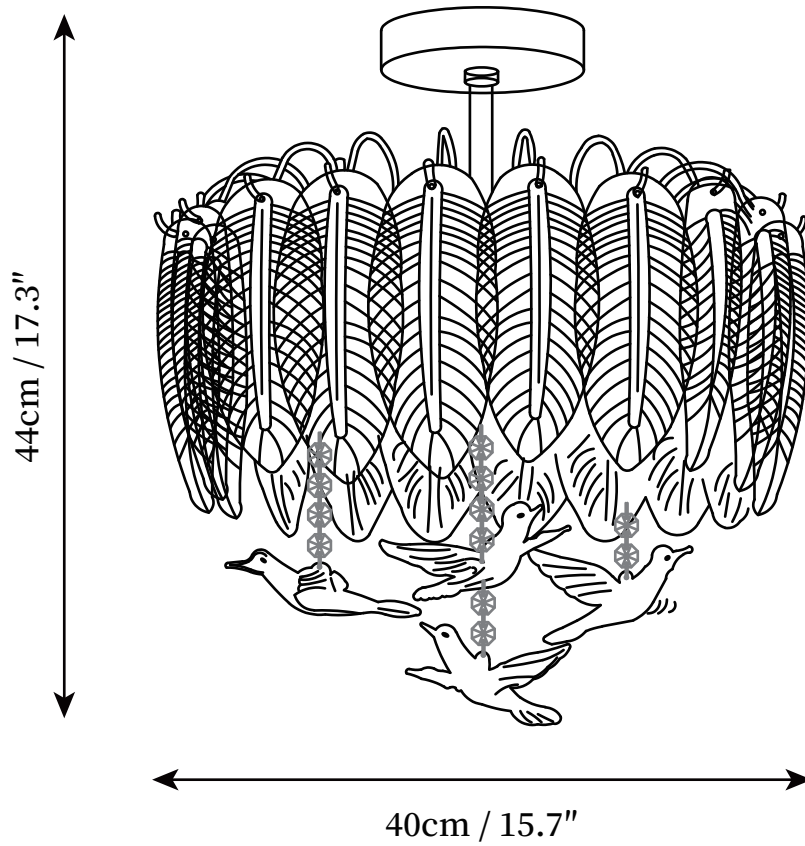

# SPECIFICATION SHEET

---

## SPECIFICATION DETAILS

\*For custom options, consult factory for details

<b>Fixture Dimensions</b>	D 15.7" x H 17.3"
<b>Light source</b>	E26 or E27
<b>Wattage</b>	Max 40W
<b>Voltage</b>	AC 110-240V
<b>Color Temperature</b>	Based on the purchase of light bulbs
<b>CRI(Ra)</b>	80CRI
<b>Mounting</b>	Ceiling
<b>Driver Required</b>	NO
<b>Optional Color Temps</b>	Buy bulbs as needed
<b>LED Rated Life</b>	Based on bulb life (we do not supply bulbs)
<b>Dimming</b>	Dimming is not supported
<b>Finishes</b>	Copper plated
<b>Shade Details</b>	Opaque
<b>Material</b>	Iron, Metal, Glass
<b>Wire Length</b>	NO

## SPECIFICATION DETAILS

\*For custom options, consult factory for details

<b>Fixture Dimensions</b>	D 19.7" x H 17.3"
<b>Light source</b>	E26 or E27
<b>Wattage</b>	Max 40W
<b>Voltage</b>	AC 110-240V
<b>Color Temperature</b>	Based on the purchase of light bulbs
<b>CRI(Ra)</b>	80CRI
<b>Mounting</b>	Ceiling
<b>Driver Required</b>	NO
<b>Optional Color Temps</b>	Buy bulbs as needed
<b>LED Rated Life</b>	Based on bulb life (we do not supply bulbs)
<b>Dimming</b>	Dimming is not supported
<b>Finishes</b>	Copper plated
<b>Shade Details</b>	Opaque
<b>Material</b>	Iron, Metal, Glass
<b>Wire Length</b>	NO
<b>Wire Type</b>	NO

## SPECIFICATION DETAILS

\*For custom options, consult factory for details

<b>Fixture Dimensions</b>	D 23.6" x H 17.3"
<b>Light source</b>	E26 or E27
<b>Wattage</b>	Max 40W
<b>Voltage</b>	AC 110-240V
<b>Color Temperature</b>	Based on the purchase of light bulbs
<b>CRI(Ra)</b>	80CRI
<b>Mounting</b>	Ceiling
<b>Driver Required</b>	NO
<b>Optional Color Temps</b>	Buy bulbs as needed
<b>LED Rated Life</b>	Based on bulb life (we do not supply bulbs)
<b>Dimming</b>	Dimming is not supported
<b>Finishes</b>	Copper plated
<b>Shade Details</b>	Opaque
<b>Material</b>	Iron, Metal, Glass
<b>Wire Length</b>	NO
<b>Wire Type</b>	NO