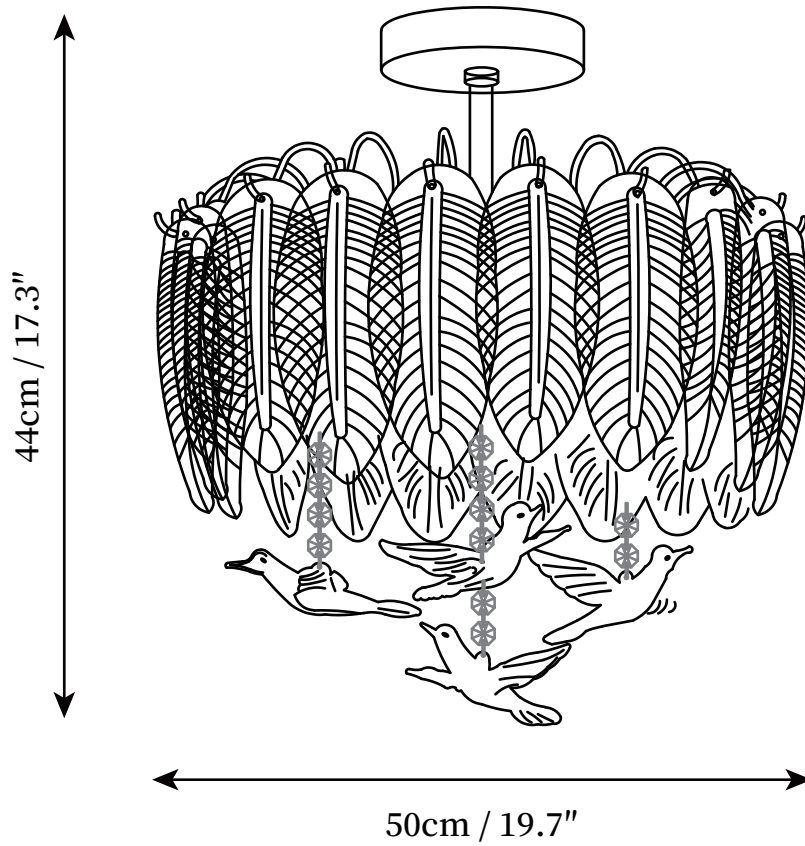

# SPECIFICATION SHEET

---

## SPECIFICATION DETAILS

\*For custom options, consult factory for details

<b>Fixture Dimensions</b>	D 15.7" x H 17.3"
<b>Light source</b>	E26 or E27
<b>Wattage</b>	Max 40W
<b>Voltage</b>	AC 110-240V
<b>Color Temperature</b>	Based on the purchase of light bulbs
<b>CRI(Ra)</b>	80CRI
<b>Mounting</b>	Ceiling
<b>Driver Required</b>	NO
<b>Optional Color Temps</b>	Buy bulbs as needed
<b>LED Rated Life</b>	Based on bulb life (we do not supply bulbs)
<b>Dimming</b>	Dimming is not supported
<b>Finishes</b>	Copper plated
<b>Shade Details</b>	Opaque
<b>Material</b>	Iron, Metal, Glass
<b>Wire Length</b>	NO

## SPECIFICATION DETAILS

\*For custom options, consult factory for details

<b>Fixture Dimensions</b>	D 19.7" x H 17.3"
<b>Light source</b>	E26 or E27
<b>Wattage</b>	Max 40W
<b>Voltage</b>	AC 110-240V
<b>Color Temperature</b>	Based on the purchase of light bulbs
<b>CRI(Ra)</b>	80CRI
<b>Mounting</b>	Ceiling
<b>Driver Required</b>	NO
<b>Optional Color Temps</b>	Buy bulbs as needed
<b>LED Rated Life</b>	Based on bulb life (we do not supply bulbs)
<b>Dimming</b>	Dimming is not supported
<b>Finishes</b>	Copper plated
<b>Shade Details</b>	Opaque
<b>Material</b>	Iron, Metal, Glass
<b>Wire Length</b>	NO
<b>Wire Type</b>	NO

## SPECIFICATION DETAILS

\*For custom options, consult factory for details

<b>Fixture Dimensions</b>	D 23.6" x H 17.3"
<b>Light source</b>	E26 or E27
<b>Wattage</b>	Max 40W
<b>Voltage</b>	AC 110-240V
<b>Color Temperature</b>	Based on the purchase of light bulbs
<b>CRI(Ra)</b>	80CRI
<b>Mounting</b>	Ceiling
<b>Driver Required</b>	NO
<b>Optional Color Temps</b>	Buy bulbs as needed
<b>LED Rated Life</b>	Based on bulb life (we do not supply bulbs)
<b>Dimming</b>	Dimming is not supported
<b>Finishes</b>	Copper plated
<b>Shade Details</b>	Opaque
<b>Material</b>	Iron, Metal, Glass
<b>Wire Length</b>	NO
<b>Wire Type</b>	NO