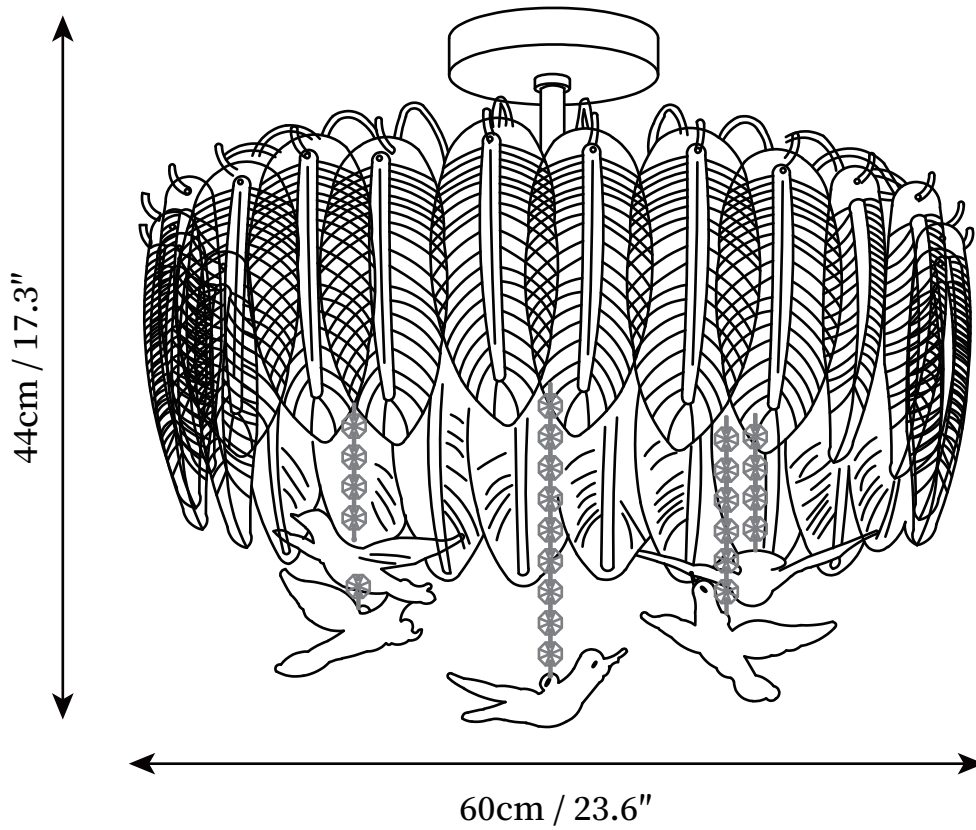

## SPECIFICATION DETAILS

\*For custom options, consult factory for details

<b>Fixture Dimensions</b>	D 15.7" x H 17.3"
<b>Light source</b>	E26 or E27
<b>Wattage</b>	Max 40W
<b>Voltage</b>	AC 110-240V
<b>Color Temperature</b>	Based on the purchase of light bulbs
<b>CRI(Ra)</b>	80CRI
<b>Mounting</b>	Ceiling
<b>Driver Required</b>	NO
<b>Optional Color Temps</b>	Buy bulbs as needed
<b>LED Rated Life</b>	Based on bulb life (we do not supply bulbs)
<b>Dimming</b>	Dimming is not supported
<b>Finishes</b>	Copper plated
<b>Shade Details</b>	Opaque
<b>Material</b>	Iron, Metal, Glass
<b>Wire Length</b>	NO

# SPECIFICATION SHEET

---

## SPECIFICATION DETAILS

\*For custom options, consult factory for details

<b>Fixture Dimensions</b>	D 19.7" x H 17.3"
<b>Light source</b>	E26 or E27
<b>Wattage</b>	Max 40W
<b>Voltage</b>	AC 110-240V
<b>Color Temperature</b>	Based on the purchase of light bulbs
<b>CRI(Ra)</b>	80CRI
<b>Mounting</b>	Ceiling
<b>Driver Required</b>	NO
<b>Optional Color Temps</b>	Buy bulbs as needed
<b>LED Rated Life</b>	Based on bulb life (we do not supply bulbs)
<b>Dimming</b>	Dimming is not supported
<b>Finishes</b>	Copper plated
<b>Shade Details</b>	Opaque
<b>Material</b>	Iron, Metal, Glass
<b>Wire Length</b>	NO
<b>Wire Type</b>	NO

## SPECIFICATION DETAILS

\*For custom options, consult factory for details

<b>Fixture Dimensions</b>	D 23.6" x H 17.3"
<b>Light source</b>	E26 or E27
<b>Wattage</b>	Max 40W
<b>Voltage</b>	AC 110-240V
<b>Color Temperature</b>	Based on the purchase of light bulbs
<b>CRI(Ra)</b>	80CRI
<b>Mounting</b>	Ceiling
<b>Driver Required</b>	NO
<b>Optional Color Temps</b>	Buy bulbs as needed
<b>LED Rated Life</b>	Based on bulb life (we do not supply bulbs)
<b>Dimming</b>	Dimming is not supported
<b>Finishes</b>	Copper plated
<b>Shade Details</b>	Opaque
<b>Material</b>	Iron, Metal, Glass
<b>Wire Length</b>	NO
<b>Wire Type</b>	NO