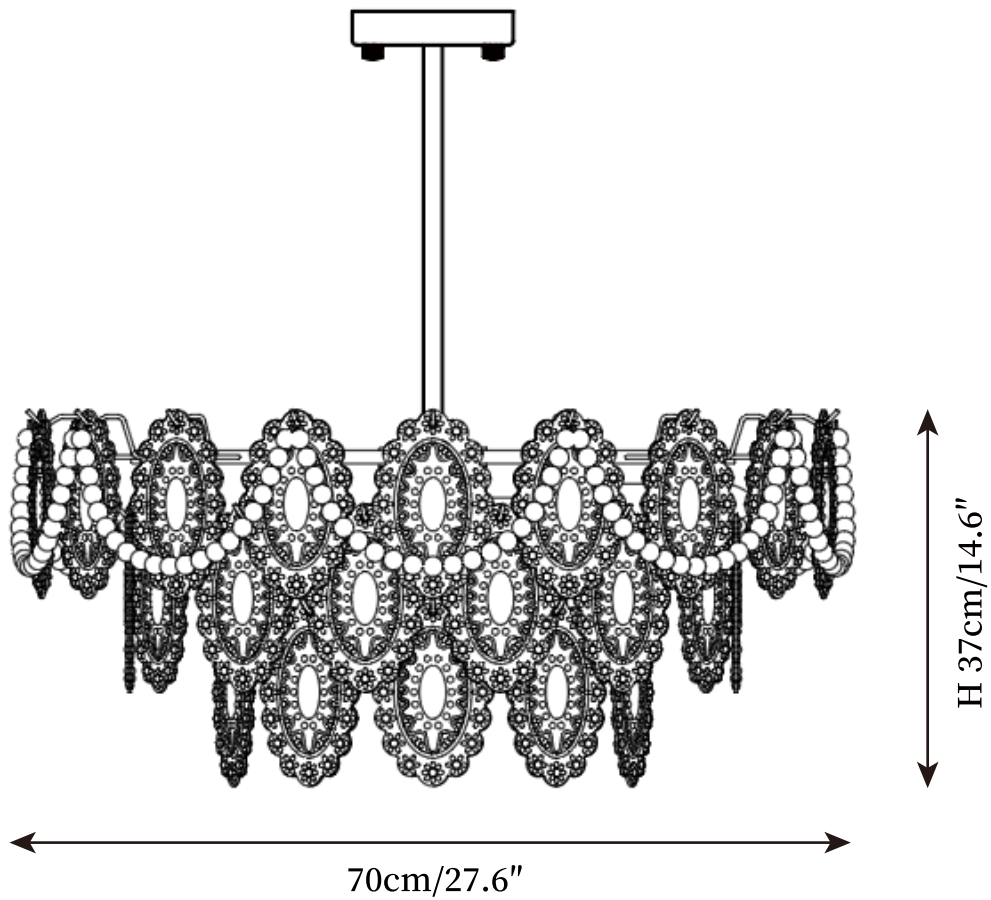

SPECIFICATION SHEET

SPECIFICATION DETAILS

*For custom options, consult factory for details

Fixture Dimensions	D 19.7" x H 11.8"(E14*6)
Light source	E14 (bulb not included)
Wattage	MAX 15W incandescent bulb or LED equivalent.
Voltage	AC 110-240V
Mounting	Hardwired.
Dimming	Compatible with dimmable bulbs (bulb not included)
Control method	Compatible with common wall switches (not included)
Finishes	Gold
Glass Details	Clear
Material	Metal, Glass, Pearl
Rod Length	Suspension rod is 3.9"+7.9", and can be spliced as needed.

SPECIFICATION SHEET

SPECIFICATION DETAILS

*For custom options, consult factory for details

Fixture Dimensions	D 23.6" x H 14.6"(E14*9)
Light source	E14 (bulb not included)
Wattage	MAX 15W incandescent bulb or LED equivalent.
Voltage	AC 110-240V
Mounting	Hardwired.
Dimming	Compatible with dimmable bulbs (bulb not included)
Control method	Compatible with common wall switches(not included)
Finishes	Gold
Glass Details	Clear
Material	Metal, Glass, Pearl
Rod Length	Suspension rod is 3.9"+7.9", and can be spliced as needed.

SPECIFICATION SHEET

SPECIFICATION DETAILS

*For custom options, consult factory for details

Fixture Dimensions	D 27.6" x H 14.6"(E14*12)
Light source	E14 (bulb not included)
Wattage	MAX 15W incandescent bulb or LED equivalent.
Voltage	AC 110-240V
Mounting	Hardwired.
Dimming	Compatible with dimmable bulbs (bulb not included)
Control method	Compatible with common wall switches(not included)
Finishes	Gold
Glass Details	Clear
Material	Metal, Glass, Pearl
Rod Length	Suspension rod is 3.9"+7.9", and can be spliced as needed.