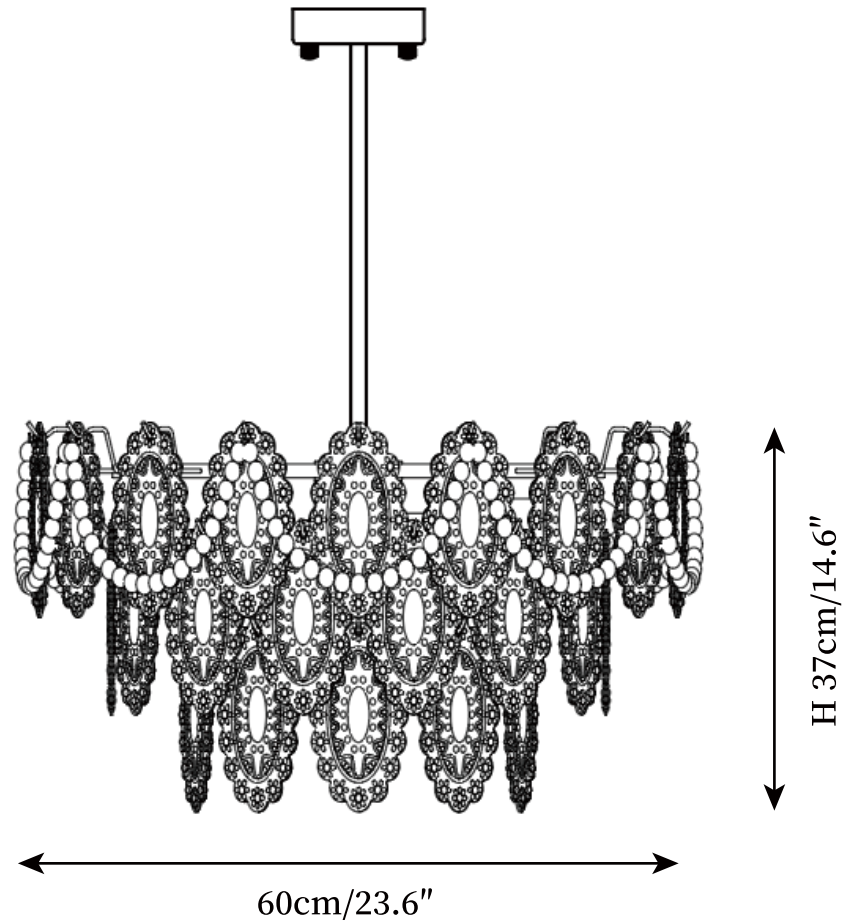

SPECIFICATION SHEET

SPECIFICATION DETAILS

*For custom options, consult factory for details

Fixture Dimensions	D 15.7" x H 9.8" (E14*4)
Light source	E14 (bulb not included)
Wattage	MAX 15W incandescent bulb or LED equivalent.
Voltage	AC 110-240V
Mounting	Hardwired.
Dimming	Compatible with dimmable bulbs (bulb not included)
Control method	Compatible with common wall switches(not included)
Finishes	Gold
Glass Details	Clear
Material	Metal, Glass, Pearl
Rod Length	Suspension rod is 3.9"+7.9", and can be spliced as needed.

SPECIFICATION SHEET

SPECIFICATION DETAILS

*For custom options, consult factory for details

Fixture Dimensions	D 19.7" x H 11.8"(E14*6)
Light source	E14 (bulb not included)
Wattage	MAX 15W incandescent bulb or LED equivalent.
Voltage	AC 110-240V
Mounting	Hardwired.
Dimming	Compatible with dimmable bulbs (bulb not included)
Control method	Compatible with common wall switches (not included)
Finishes	Gold
Glass Details	Clear
Material	Metal, Glass, Pearl
Rod Length	Suspension rod is 3.9"+7.9", and can be spliced as needed.

SPECIFICATION SHEET

SPECIFICATION DETAILS

*For custom options, consult factory for details

Fixture Dimensions	D 23.6" x H 14.6"(E14*9)
Light source	E14 (bulb not included)
Wattage	MAX 15W incandescent bulb or LED equivalent.
Voltage	AC 110-240V
Mounting	Hardwired.
Dimming	Compatible with dimmable bulbs (bulb not included)
Control method	Compatible with common wall switches(not included)
Finishes	Gold
Glass Details	Clear
Material	Metal, Glass, Pearl
Rod Length	Suspension rod is 3.9"+7.9", and can be spliced as needed.