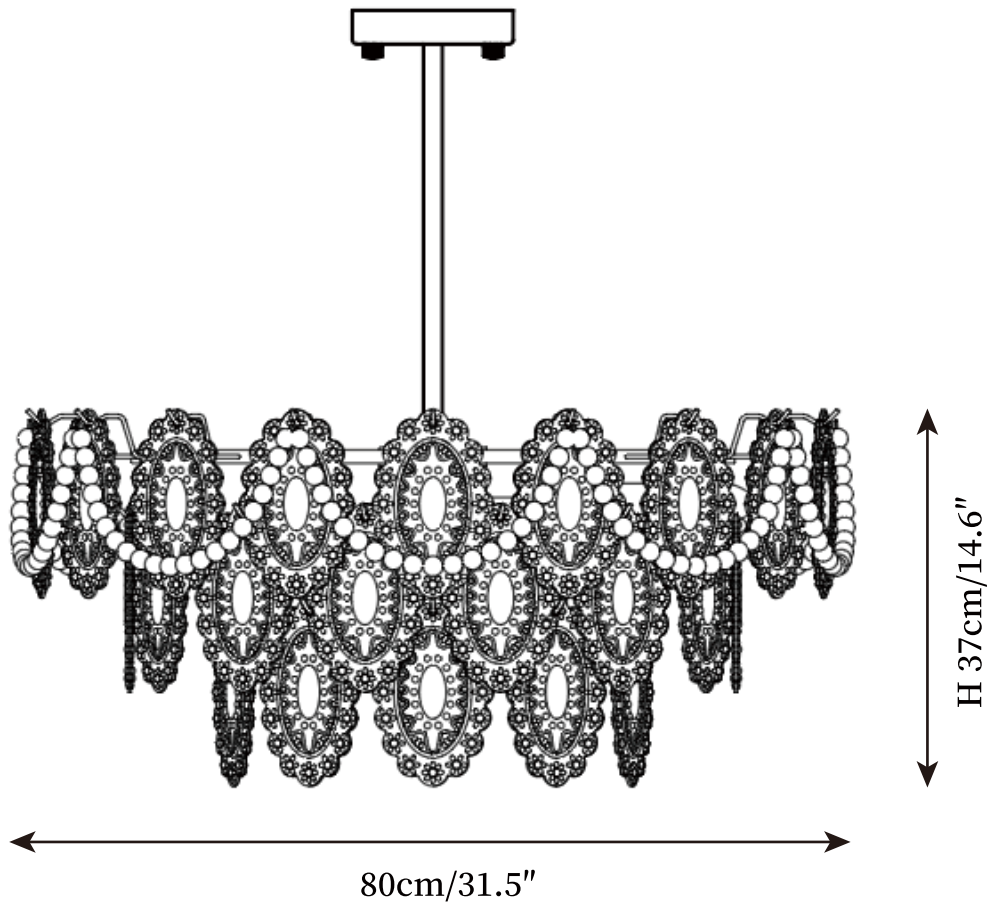

SPECIFICATION SHEET

SPECIFICATION DETAILS

*For custom options, consult factory for details

Fixture Dimensions	D 31.5" x H 14.6" (E14*12)
Light source	E14 (bulb not included)
Wattage	MAX 15W incandescent bulb or LED equivalent.
Voltage	AC 110-240V
Mounting	Hardwired.
Dimming	Compatible with dimmable bulbs (bulb not included)
Control method	Compatible with common wall switches (not included)
Finishes	Gold
Glass Details	Clear
Material	Metal, Glass, Pearl
Rod Length	Suspension rod is 3.9"+7.9", and can be spliced as needed.