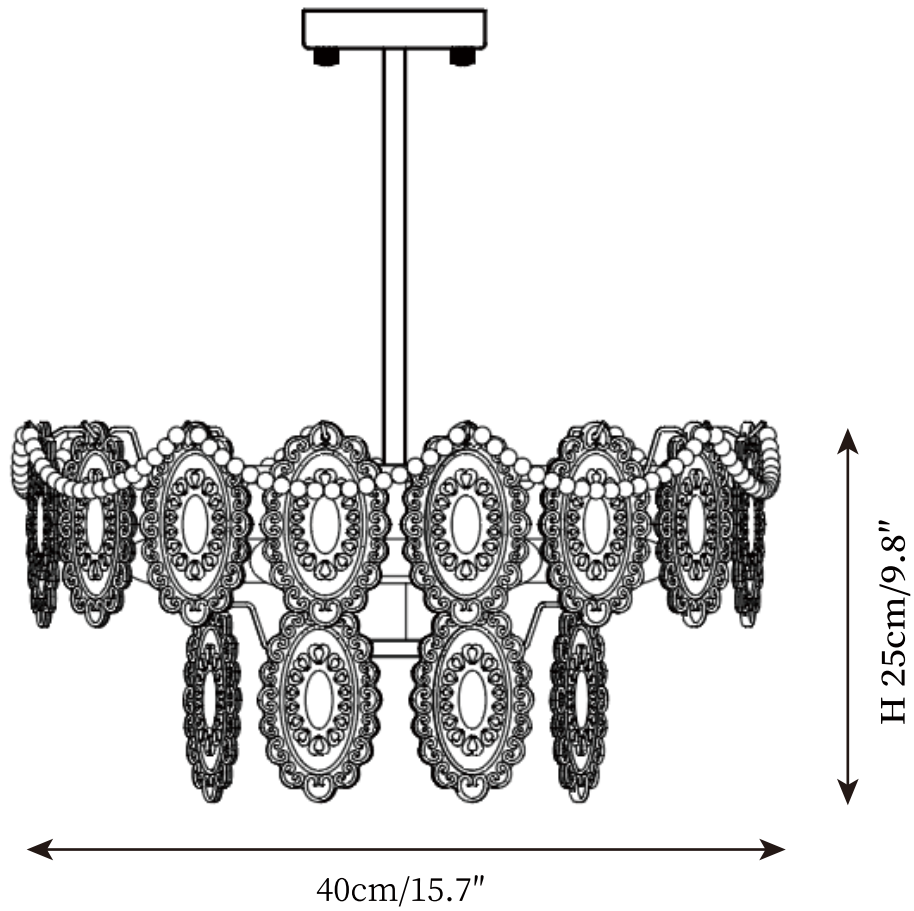

SPECIFICATION SHEET

SPECIFICATION DETAILS

*For custom options, consult factory for details

Fixture Dimensions	D 15.7" x H 9.8" (E14*4)
Light source	E14 (bulb not included)
Wattage	MAX 15W incandescent bulb or LED equivalent.
Voltage	AC 110-240V
Mounting	Hardwired.
Dimming	Compatible with dimmable bulbs (bulb not included)
Control method	Compatible with common wall switches(not included)
Finishes	Gold
Glass Details	Clear
Material	Metal, Glass, Pearl
Rod Length	Suspension rod is 3.9"+7.9", and can be spliced as needed.

SPECIFICATION SHEET

SPECIFICATION DETAILS

*For custom options, consult factory for details

Fixture Dimensions	D 19.7" x H 11.8"(E14*6)
Light source	E14 (bulb not included)
Wattage	MAX 15W incandescent bulb or LED equivalent.
Voltage	AC 110-240V
Mounting	Hardwired.
Dimming	Compatible with dimmable bulbs (bulb not included)
Control method	Compatible with common wall switches (not included)
Finishes	Gold
Glass Details	Clear
Material	Metal, Glass, Pearl
Rod Length	Suspension rod is 3.9"+7.9", and can be spliced as needed.

SPECIFICATION SHEET

SPECIFICATION DETAILS

*For custom options, consult factory for details

Fixture Dimensions	D 23.6" x H 14.6"(E14*9)
Light source	E14 (bulb not included)
Wattage	MAX 15W incandescent bulb or LED equivalent.
Voltage	AC 110-240V
Mounting	Hardwired.
Dimming	Compatible with dimmable bulbs (bulb not included)
Control method	Compatible with common wall switches(not included)
Finishes	Gold
Glass Details	Clear
Material	Metal, Glass, Pearl
Rod Length	Suspension rod is 3.9"+7.9", and can be spliced as needed.