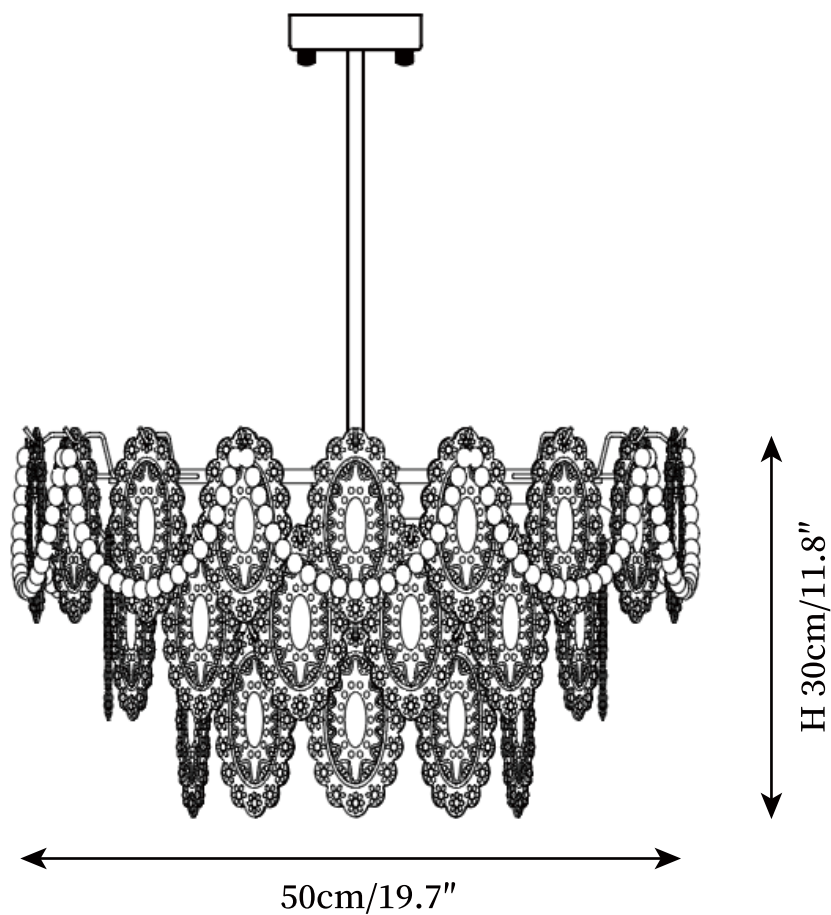

SPECIFICATION SHEET

SPECIFICATION DETAILS

*For custom options, consult factory for details

Fixture Dimensions	D 15.7" x H 9.8" (E14*4)
Light source	E14 (bulb not included)
Wattage	MAX 15W incandescent bulb or LED equivalent.
Voltage	AC 110-240V
Mounting	Hardwired.
Dimming	Compatible with dimmable bulbs (bulb not included)
Control method	Compatible with common wall switches(not included)
Finishes	Gold
Glass Details	Clear
Material	Metal, Glass, Pearl
Rod Length	Suspension rod is 3.9"+7.9", and can be spliced as needed.

SPECIFICATION SHEET

SPECIFICATION DETAILS

*For custom options, consult factory for details

Fixture Dimensions	D 19.7" x H 11.8"(E14*6)
Light source	E14 (bulb not included)
Wattage	MAX 15W incandescent bulb or LED equivalent.
Voltage	AC 110-240V
Mounting	Hardwired.
Dimming	Compatible with dimmable bulbs (bulb not included)
Control method	Compatible with common wall switches (not included)
Finishes	Gold
Glass Details	Clear
Material	Metal, Glass, Pearl
Rod Length	Suspension rod is 3.9"+7.9", and can be spliced as needed.

SPECIFICATION SHEET

SPECIFICATION DETAILS

*For custom options, consult factory for details

Fixture Dimensions	D 23.6" x H 14.6"(E14*9)
Light source	E14 (bulb not included)
Wattage	MAX 15W incandescent bulb or LED equivalent.
Voltage	AC 110-240V
Mounting	Hardwired.
Dimming	Compatible with dimmable bulbs (bulb not included)
Control method	Compatible with common wall switches(not included)
Finishes	Gold
Glass Details	Clear
Material	Metal, Glass, Pearl
Rod Length	Suspension rod is 3.9"+7.9", and can be spliced as needed.