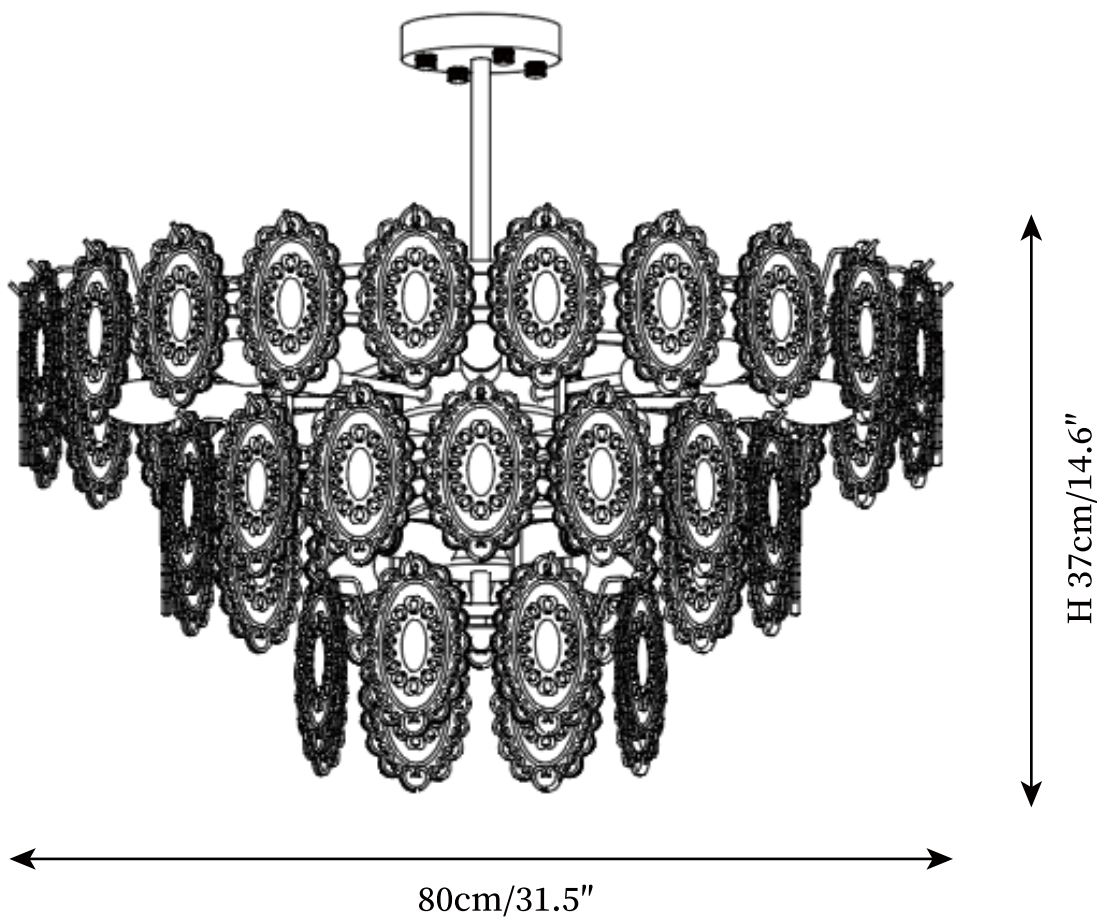

SPECIFICATION SHEET

SPECIFICATION DETAILS

*For custom options, consult factory for details

Fixture Dimensions	D 31.5" x H 14.6"
Light source	E14 (bulb not included)
Wattage	MAX 15W incandescent bulb or LED equivalent.
Voltage	AC 110-240V
Mounting	Hardwired.
Dimming	Compatible with dimmable bulbs (bulb not included)
Control method	Compatible with common wall switches (not included)
Finishes	Gold.
Shade Details	White.
Material	Metal, Glass.
Rod Length	Suspension rod length 20cm+30cm / 7.9"+11.8", and can be spliced as needed.