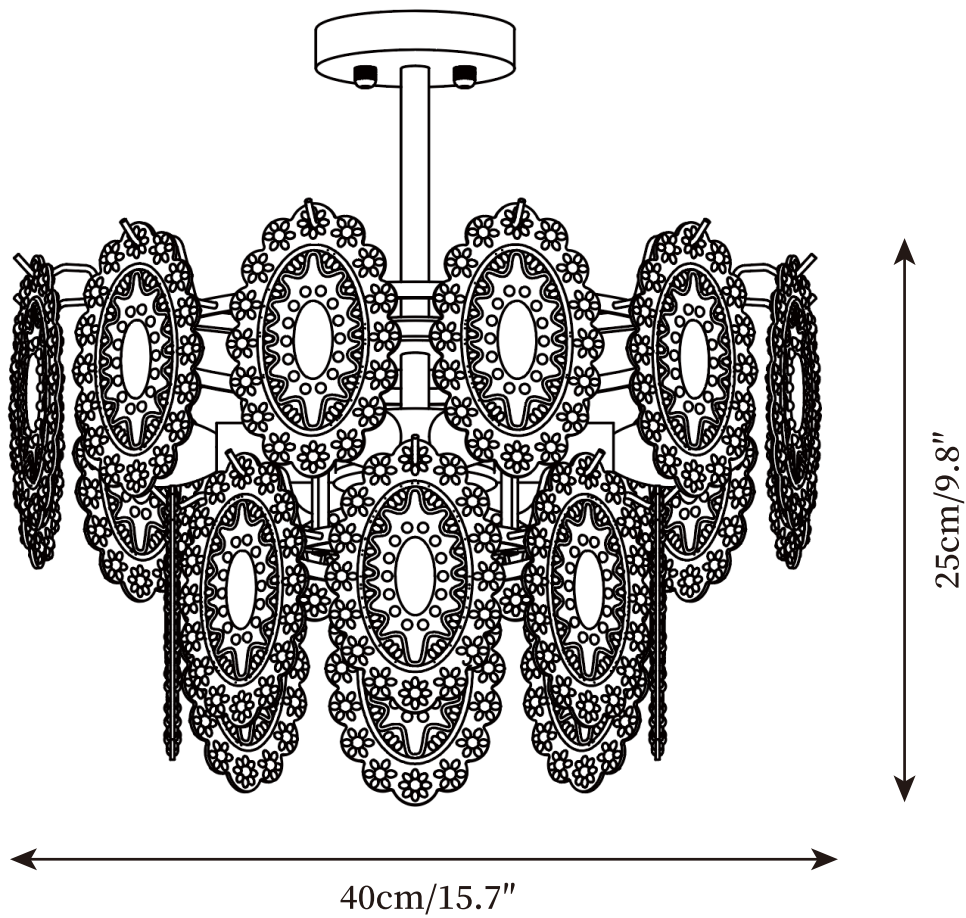

SPECIFICATION SHEET

SPECIFICATION DETAILS

*For custom options, consult factory for details

Fixture Dimensions	D 15.7" x H 9.8"
Light source	E14 (bulb not included)
Wattage	MAX 15W incandescent bulb or LED equivalent.
Voltage	AC 110-240V
Mounting	Hardwired.
Dimming	Compatible with dimmable bulbs (bulb not included)
Control method	Compatible with common wall switches (not included)
Finishes	Gold.
Shade Details	White.
Material	Metal, Glass.
Rod Length	Suspension rod length 20cm+30cm / 7.9"+11.8", and can be spliced as needed.

SPECIFICATION SHEET

SPECIFICATION DETAILS

*For custom options, consult factory for details

Fixture Dimensions	D 19.7" x H 11.8"
Light source	E14 (bulb not included)
Wattage	MAX 15W incandescent bulb or LED equivalent.
Voltage	AC 110-240V
Mounting	Hardwired.
Dimming	Compatible with dimmable bulbs (bulb not included)
Control method	Compatible with common wall switches(not included)
Finishes	Gold.
Shade Details	White.
Material	Metal, Glass.
Rod Length	Suspension rod length 20cm+30cm / 7.9"+11.8", and can be spliced as needed.

SPECIFICATION SHEET

SPECIFICATION DETAILS

*For custom options, consult factory for details

Fixture Dimensions	D 23.6" x H 14.6"
Light source	E14 (bulb not included)
Wattage	MAX 15W incandescent bulb or LED equivalent.
Voltage	AC 110-240V
Mounting	Hardwired.
Dimming	Compatible with dimmable bulbs (bulb not included)
Control method	Compatible with common wall switches (not included)
Finishes	Gold.
Shade Details	White.
Material	Metal, Glass.
Rod Length	Suspension rod length 20cm+30cm / 7.9"+11.8", and can be spliced as needed.