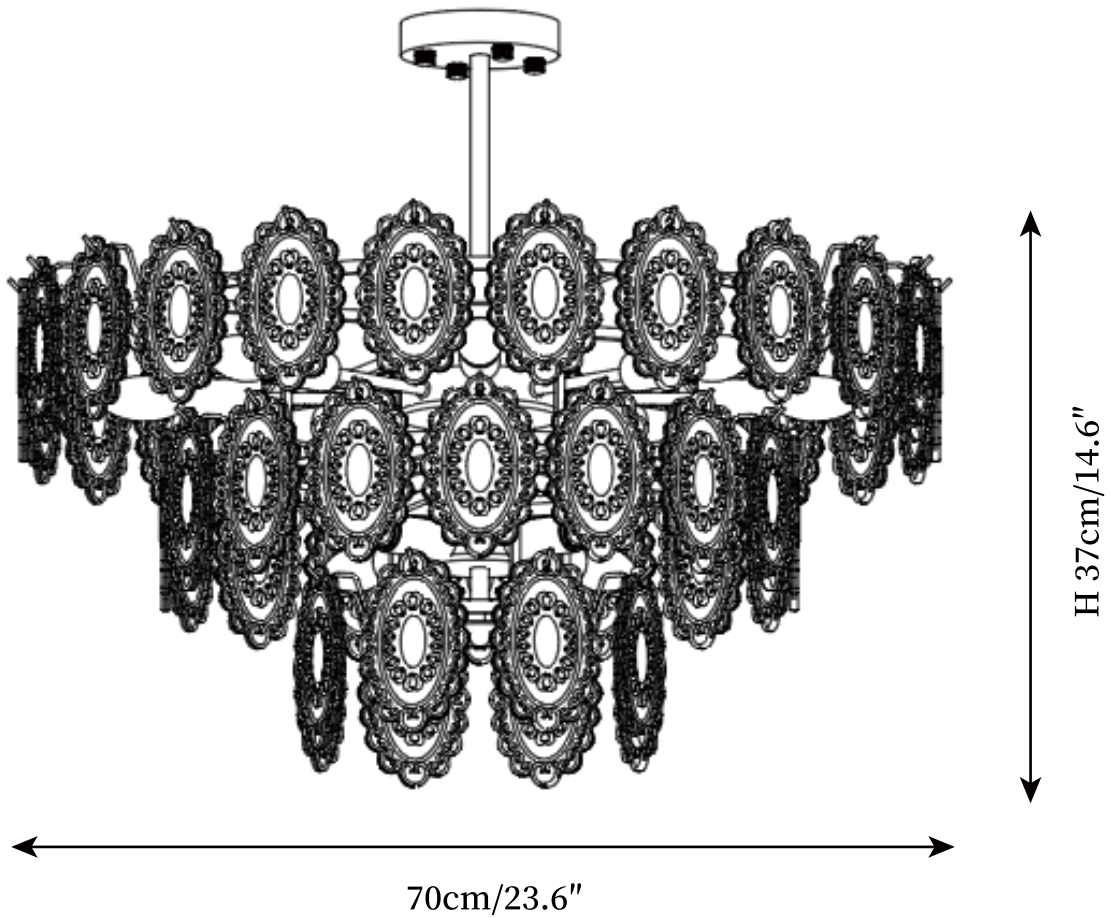

SPECIFICATION SHEET

SPECIFICATION DETAILS

*For custom options, consult factory for details

Fixture Dimensions	D 27.6" x H 14.6"
Light source	E14 (bulb not included)
Wattage	MAX 15W incandescent bulb or LED equivalent.
Voltage	AC 110-240V
Mounting	Hardwired.
Dimming	Compatible with dimmable bulbs (bulb not included)
Control method	Compatible with common wall switches(not included)
Finishes	Gold.
Shade Details	White.
Material	Metal, Glass.
Rod Length	Suspension rod length 20cm+30cm / 7.9"+11.8", and can be spliced as needed.