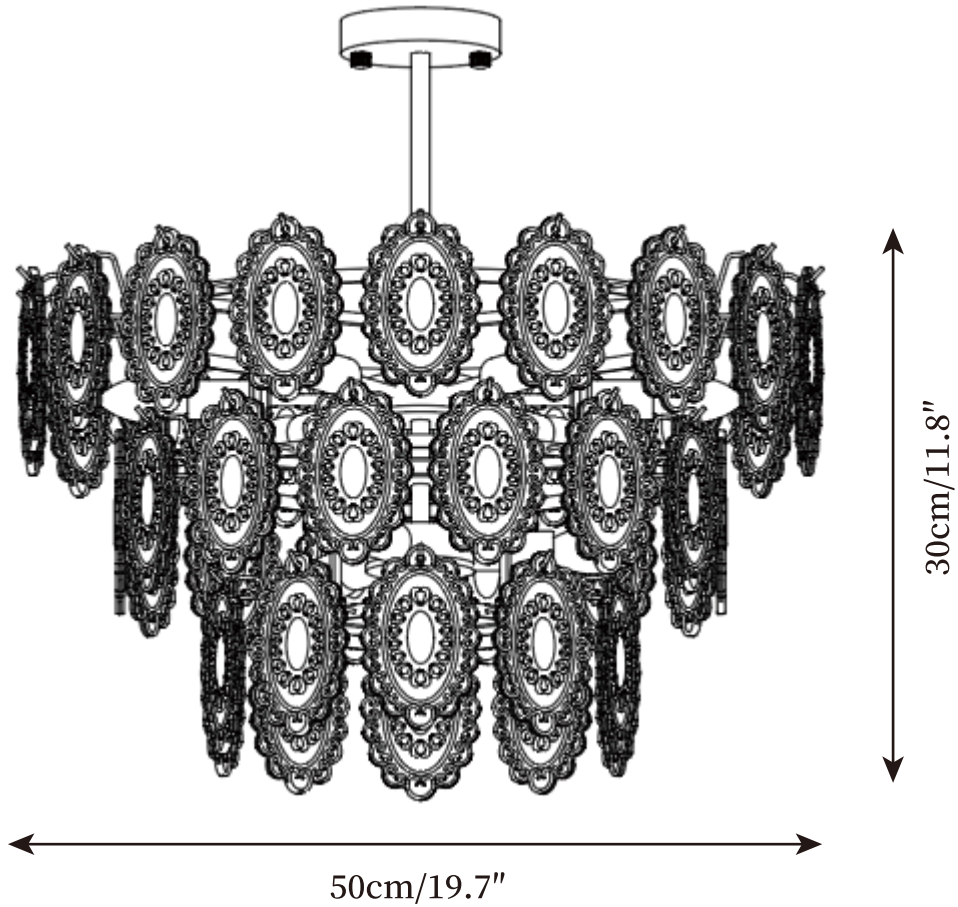

SPECIFICATION SHEET

SPECIFICATION DETAILS

*For custom options, consult factory for details

Fixture Dimensions	D 15.7" x H 9.8"
Light source	E14 (bulb not included)
Wattage	MAX 15W incandescent bulb or LED equivalent.
Voltage	AC 110-240V
Mounting	Hardwired.
Dimming	Compatible with dimmable bulbs (bulb not included)
Control method	Compatible with common wall switches (not included)
Finishes	Gold.
Shade Details	White.
Material	Metal, Glass.
Rod Length	Suspension rod length 20cm+30cm / 7.9"+11.8", and can be spliced as needed.

SPECIFICATION SHEET

SPECIFICATION DETAILS

*For custom options, consult factory for details

Fixture Dimensions	D 19.7" x H 11.8"
Light source	E14 (bulb not included)
Wattage	MAX 15W incandescent bulb or LED equivalent.
Voltage	AC 110-240V
Mounting	Hardwired.
Dimming	Compatible with dimmable bulbs (bulb not included)
Control method	Compatible with common wall switches(not included)
Finishes	Gold.
Shade Details	White.
Material	Metal, Glass.
Rod Length	Suspension rod length 20cm+30cm / 7.9"+11.8", and can be spliced as needed.

SPECIFICATION SHEET

SPECIFICATION DETAILS

*For custom options, consult factory for details

Fixture Dimensions	D 23.6" x H 14.6"
Light source	E14 (bulb not included)
Wattage	MAX 15W incandescent bulb or LED equivalent.
Voltage	AC 110-240V
Mounting	Hardwired.
Dimming	Compatible with dimmable bulbs (bulb not included)
Control method	Compatible with common wall switches (not included)
Finishes	Gold.
Shade Details	White.
Material	Metal, Glass.
Rod Length	Suspension rod length 20cm+30cm / 7.9"+11.8", and can be spliced as needed.