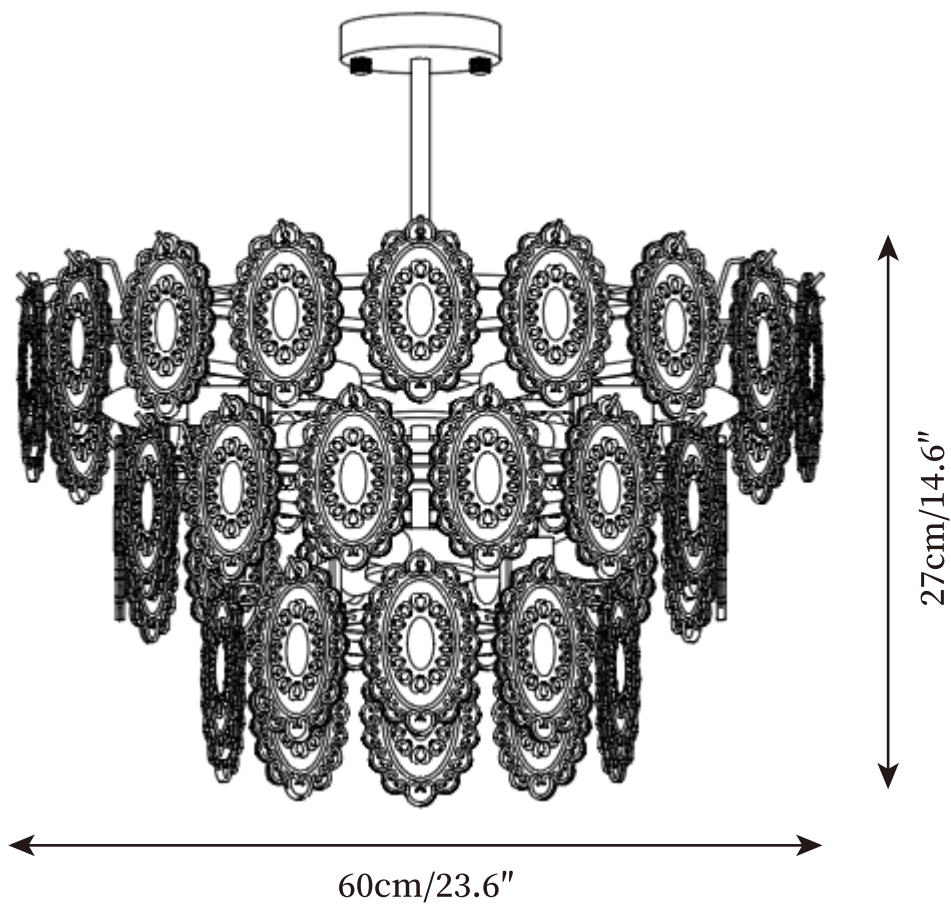

SPECIFICATION SHEET

SPECIFICATION DETAILS

*For custom options, consult factory for details

Fixture Dimensions	D 15.7" x H 9.8"
Light source	E14 (bulb not included)
Wattage	MAX 15W incandescent bulb or LED equivalent.
Voltage	AC 110-240V
Mounting	Hardwired.
Dimming	Compatible with dimmable bulbs (bulb not included)
Control method	Compatible with common wall switches (not included)
Finishes	Gold.
Shade Details	White.
Material	Metal, Glass.
Rod Length	Suspension rod length 20cm+30cm / 7.9"+11.8", and can be spliced as needed.

SPECIFICATION SHEET

SPECIFICATION DETAILS

*For custom options, consult factory for details

Fixture Dimensions	D 19.7" x H 11.8"
Light source	E14 (bulb not included)
Wattage	MAX 15W incandescent bulb or LED equivalent.
Voltage	AC 110-240V
Mounting	Hardwired.
Dimming	Compatible with dimmable bulbs (bulb not included)
Control method	Compatible with common wall switches(not included)
Finishes	Gold.
Shade Details	White.
Material	Metal, Glass.
Rod Length	Suspension rod length 20cm+30cm / 7.9"+11.8", and can be spliced as needed.

SPECIFICATION SHEET

SPECIFICATION DETAILS

*For custom options, consult factory for details

Fixture Dimensions	D 23.6" x H 14.6"
Light source	E14 (bulb not included)
Wattage	MAX 15W incandescent bulb or LED equivalent.
Voltage	AC 110-240V
Mounting	Hardwired.
Dimming	Compatible with dimmable bulbs (bulb not included)
Control method	Compatible with common wall switches (not included)
Finishes	Gold.
Shade Details	White.
Material	Metal, Glass.
Rod Length	Suspension rod length 20cm+30cm / 7.9"+11.8", and can be spliced as needed.