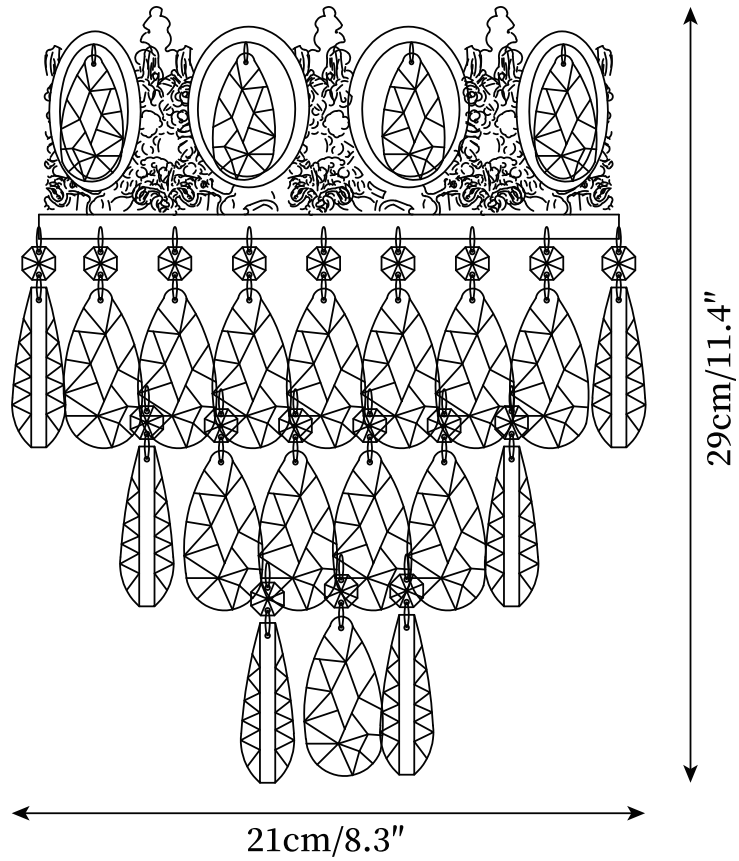

SPECIFICATION SHEET

SPECIFICATION DETAILS

*For custom options, consult factory for details

Fixture Dimensions	D 8.3" x H 11.4"
Light source	E14
Wattage	15W
Voltage	AC 110-240V
Color Temperature	Based on the purchase of light bulbs
CRI(Ra)	80CRI
Mounting	Wall
Driver Required	No
Optional Color Temps	Buy bulbs as needed
LED Rated Life	30000 hours
Dimming	Dimming is not supported
Finishes	Copper plating
Shade Details	Clear
Material	Metal, Iron, Crystals
Wire Length	No
Wire Type	No