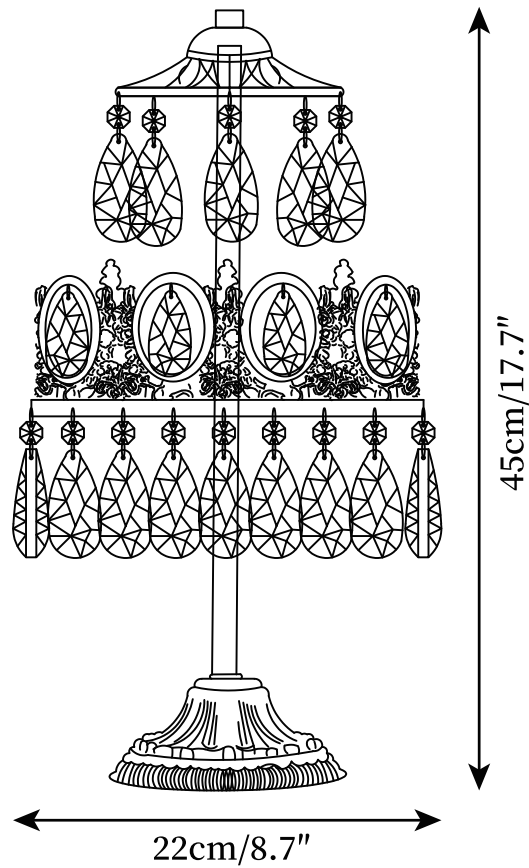

SPECIFICATION SHEET

SPECIFICATION DETAILS

*For custom options, consult factory for details

Fixture Dimensions	D 8.7" x H 17.7"
Light source	15W
Wattage	40W
Voltage	AC 110-240V
Color Temperature	Based on the purchase of light bulbs
CRI(Ra)	80CRI
Mounting	Table
Driver Required	No
Optional Color Temps	Buy bulbs as needed
LED Rated Life	30000 hours
Dimming	Dimming is not supported
Finishes	Copper plating
Shade Details	Clear
Material	Metal, Iron, Crystals
Wire Length	59"
Wire Type	Wire with switch plug

SPECIFICATION SHEET

SPECIFICATION DETAILS

*For custom options, consult factory for details

Fixture Dimensions	D 7.9" x H 17.7"
Light source	E14
Wattage	15W
Voltage	AC 110-240V
Color Temperature	Based on the purchase of light bulbs
CRI(Ra)	80CRI
Mounting	Table
Driver Required	No
Optional Color Temps	Buy bulbs as needed
LED Rated Life	30000 hours
Dimming	Dimming is not supported
Finishes	Copper plating
Shade Details	Clear
Material	Metal, Iron, Crystals
Wire Length	59"
Wire Type	Wire with switch plug