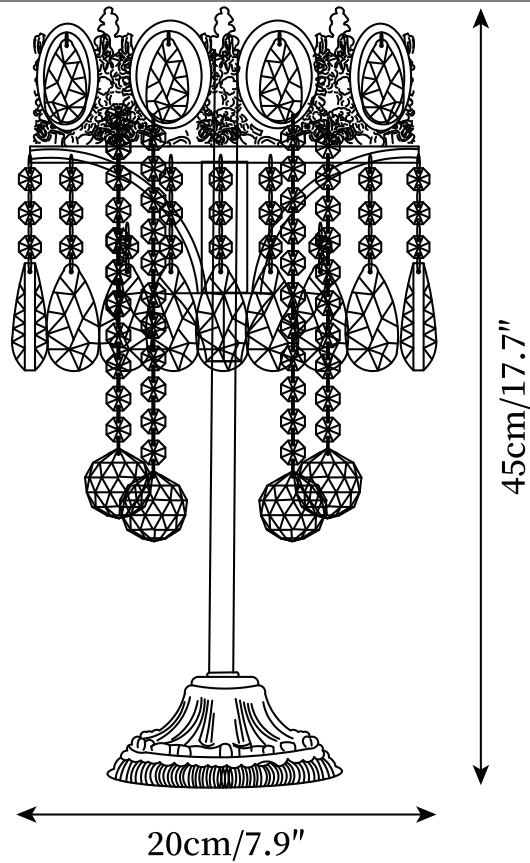

SPECIFICATION SHEET

SPECIFICATION DETAILS

*For custom options, consult factory for details

Fixture Dimensions	D 8.7" x H 17.7"
Light source	15W
Wattage	40W
Voltage	AC 110-240V
Color Temperature	Based on the purchase of light bulbs
CRI(Ra)	80CRI
Mounting	Table
Driver Required	No
Optional Color Temps	Buy bulbs as needed
LED Rated Life	30000 hours
Dimming	Dimming is not supported
Finishes	Copper plating
Shade Details	Clear
Material	Metal, Iron, Crystals
Wire Length	59"
Wire Type	Wire with switch plug

SPECIFICATION SHEET

SPECIFICATION DETAILS

*For custom options, consult factory for details

Fixture Dimensions	D 7.9" x H 17.7"
Light source	E14
Wattage	15W
Voltage	AC 110-240V
Color Temperature	Based on the purchase of light bulbs
CRI(Ra)	80CRI
Mounting	Table
Driver Required	No
Optional Color Temps	Buy bulbs as needed
LED Rated Life	30000 hours
Dimming	Dimming is not supported
Finishes	Copper plating
Shade Details	Clear
Material	Metal, Iron, Crystals
Wire Length	59"
Wire Type	Wire with switch plug