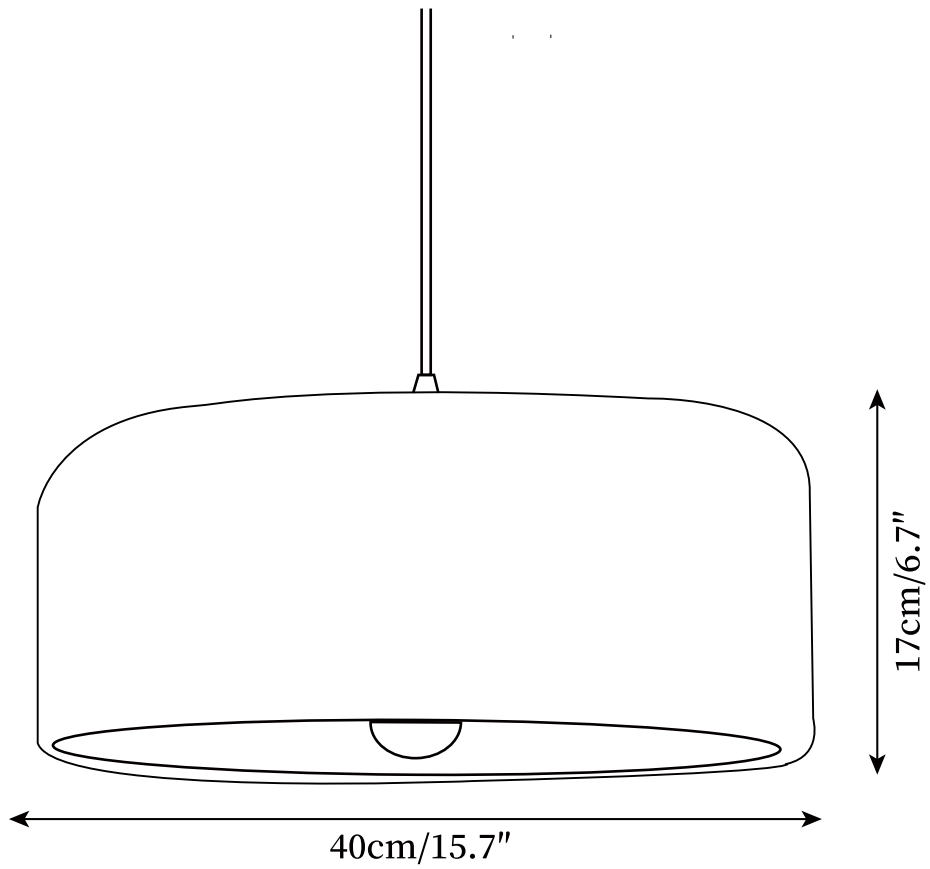

## SPECIFICATION DETAILS

\*For custom options, consult factory for details

<b>Fixture Dimensions</b>	D 15.7" x H 6.7"
<b>Light source</b>	E26 or E27 (bulb not included).
<b>Wattage</b>	MAX 40W incandescent bulb or LED equivalent.
<b>Voltage</b>	AC 110-240V
<b>Mounting</b>	Hardwired.
<b>Dimming</b>	Compatible with dimmable bulbs (bulb not included)
<b>Control method</b>	Compatible with common wall switches (not included)
<b>Finishes</b>	White.
<b>Shade Details</b>	White.
<b>Material</b>	High Density Polystyrene, Metal.
<b>Wire Length</b>	The standard length of the cord is 59" (150 cm), the length is adjustable.