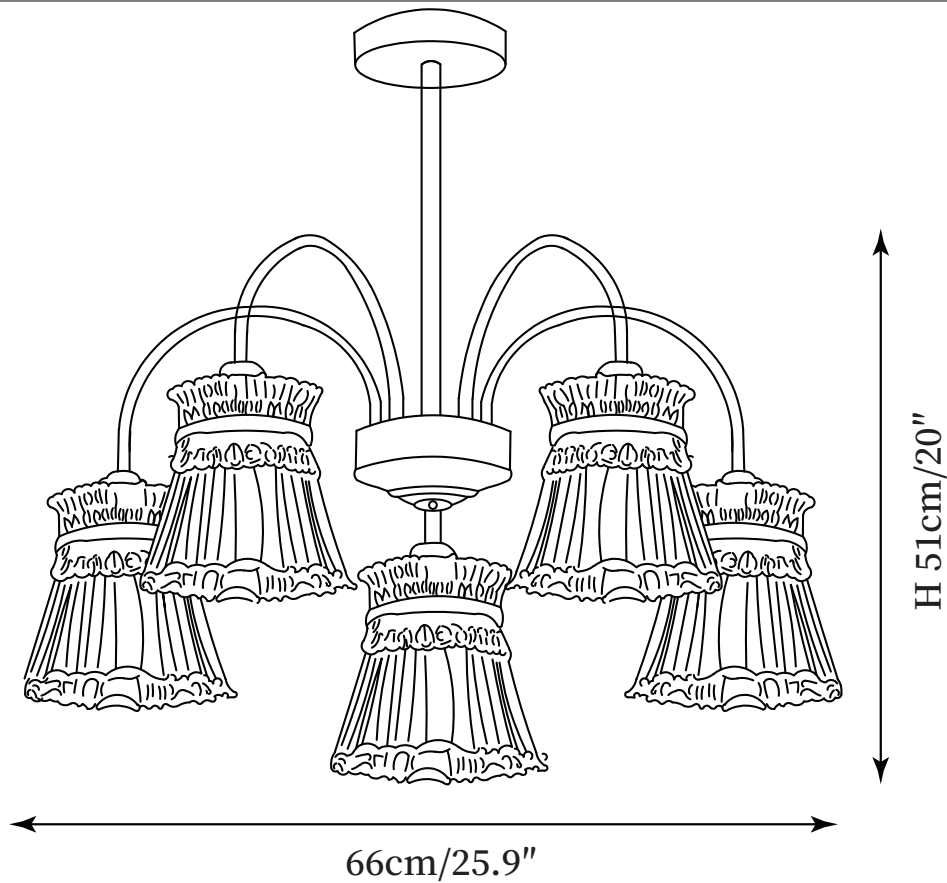

SPECIFICATION SHEET

SPECIFICATION DETAILS

*For custom options, consult factory for details

Fixture Dimensions	D 19.6" x H 20"
Light source	E14
Wattage	40W
Voltage	AC 110-240V
Color Temperature	Based on the purchase of light bulbs
CRI(Ra)	80CRI
Mounting	Ceiling
Driver Required	NO
Optional Color Temps	Buy bulbs as needed
LED Rated Life	Based on bulb life (we do not supply bulbs)
Dimming	Dimming is not supported
Finishes	Brass
Glass Details	Clear
Material	Brass, Glass
Wire Length	19.7"
Rod Type	Brass / Rod

SPECIFICATION SHEET

SPECIFICATION DETAILS

*For custom options, consult factory for details

Fixture Dimensions	D 25.9" x H 20"
Light source	E14
Wattage	40W
Voltage	AC 110-240V
Color Temperature	Based on the purchase of light bulbs
CRI(Ra)	80CRI
Mounting	Ceiling
Driver Required	NO
Optional Color Temps	Buy bulbs as needed
LED Rated Life	Based on bulb life (we do not supply bulbs)
Dimming	Dimming is not supported
Finishes	Brass
Glass Details	Clear
Material	Brass, Glass
Wire Length	19.7"
Rod Type	Brass / Rod