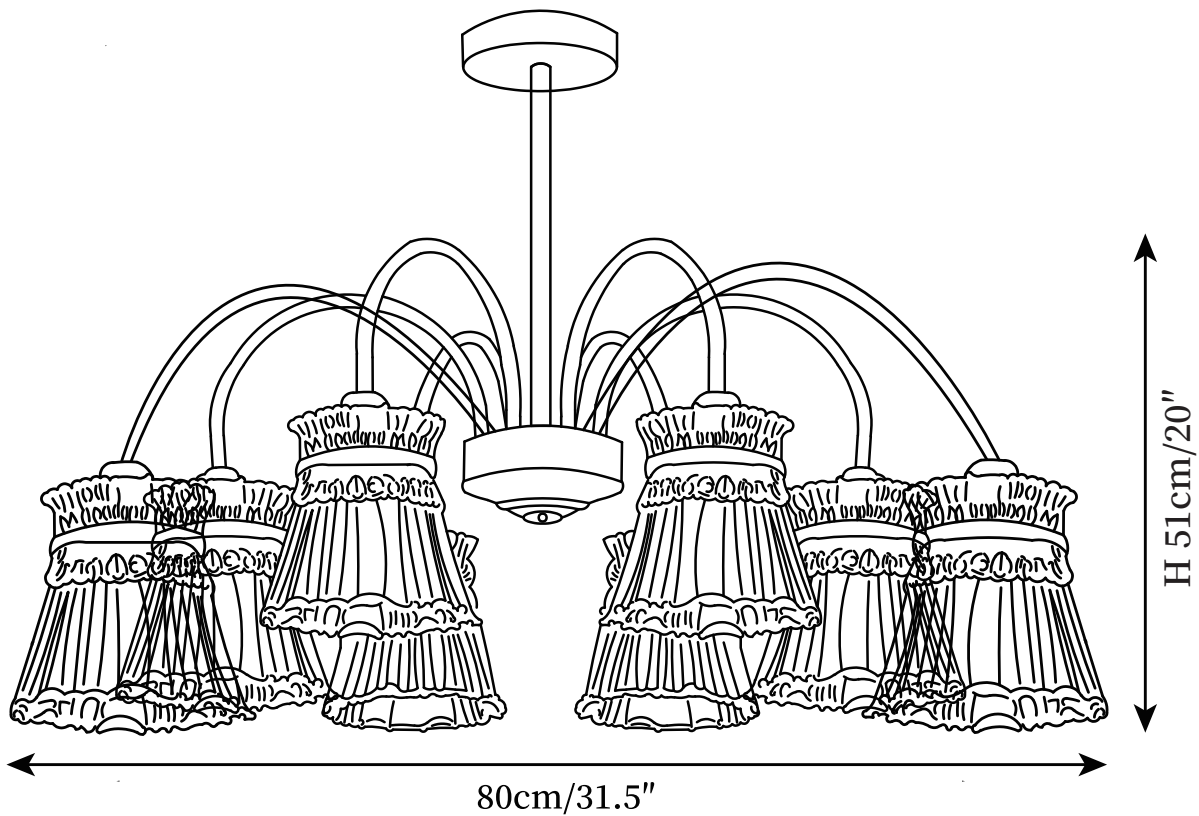

SPECIFICATION SHEET

SPECIFICATION DETAILS

*For custom options, consult factory for details

Fixture Dimensions	D 31.5" x H 20"
Light source	E14
Wattage	40W
Voltage	AC 110-240V
Color Temperature	Based on the purchase of light bulbs
CRI(Ra)	80CRI
Mounting	Ceiling
Driver Required	NO
Optional Color Temps	Buy bulbs as needed
LED Rated Life	Based on bulb life (we do not supply bulbs)
Dimming	Dimming is not supported
Finishes	Brass
Glass Details	Clear
Material	Brass, Glass
Wire Length	19.7"
Rod Type	Brass / Rod