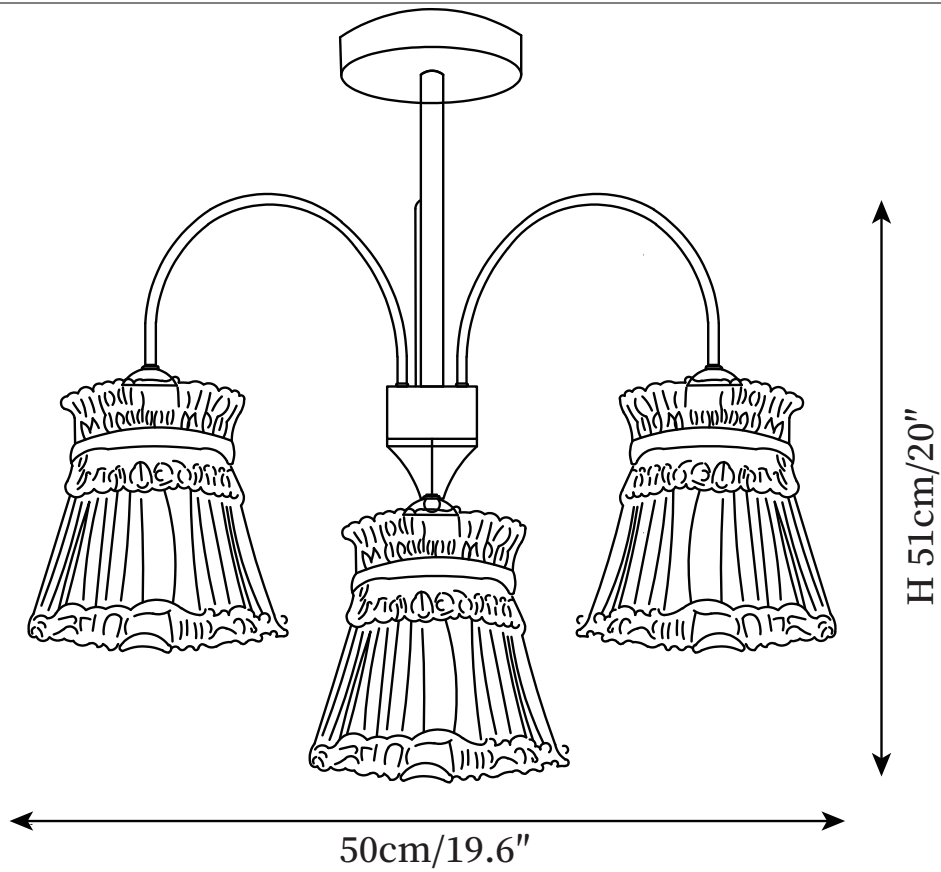

SPECIFICATION SHEET

SPECIFICATION DETAILS

*For custom options, consult factory for details

Fixture Dimensions	D 19.6" x H 20"
Light source	E14
Wattage	40W
Voltage	AC 110-240V
Color Temperature	Based on the purchase of light bulbs
CRI(Ra)	80CRI
Mounting	Ceiling
Driver Required	NO
Optional Color Temps	Buy bulbs as needed
LED Rated Life	Based on bulb life (we do not supply bulbs)
Dimming	Dimming is not supported
Finishes	Brass
Glass Details	Clear
Material	Brass, Glass
Wire Length	19.7"
Rod Type	Brass / Rod

SPECIFICATION SHEET

SPECIFICATION DETAILS

*For custom options, consult factory for details

Fixture Dimensions	D 25.9" x H 20"
Light source	E14
Wattage	40W
Voltage	AC 110-240V
Color Temperature	Based on the purchase of light bulbs
CRI(Ra)	80CRI
Mounting	Ceiling
Driver Required	NO
Optional Color Temps	Buy bulbs as needed
LED Rated Life	Based on bulb life (we do not supply bulbs)
Dimming	Dimming is not supported
Finishes	Brass
Glass Details	Clear
Material	Brass, Glass
Wire Length	19.7"
Rod Type	Brass / Rod