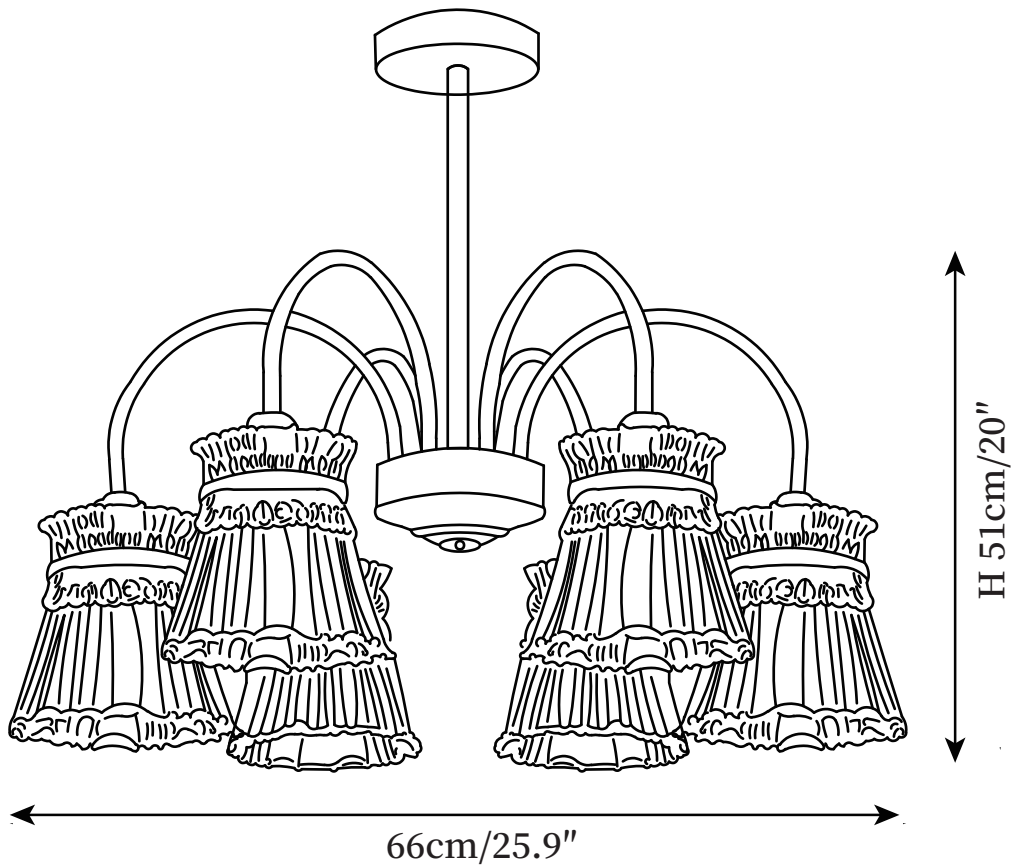

SPECIFICATION SHEET

SPECIFICATION DETAILS

*For custom options, consult factory for details

Fixture Dimensions	D 19.6" x H 20"
Light source	E14
Wattage	40W
Voltage	AC 110-240V
Color Temperature	Based on the purchase of light bulbs
CRI(Ra)	80CRI
Mounting	Ceiling
Driver Required	NO
Optional Color Temps	Buy bulbs as needed
LED Rated Life	Based on bulb life (we do not supply bulbs)
Dimming	Dimming is not supported
Finishes	Brass
Glass Details	Clear
Material	Brass, Glass
Wire Length	19.7"
Rod Type	Brass / Rod

SPECIFICATION SHEET

SPECIFICATION DETAILS

*For custom options, consult factory for details

Fixture Dimensions	D 25.9" x H 20"
Light source	E14
Wattage	40W
Voltage	AC 110-240V
Color Temperature	Based on the purchase of light bulbs
CRI(Ra)	80CRI
Mounting	Ceiling
Driver Required	NO
Optional Color Temps	Buy bulbs as needed
LED Rated Life	Based on bulb life (we do not supply bulbs)
Dimming	Dimming is not supported
Finishes	Brass
Glass Details	Clear
Material	Brass, Glass
Wire Length	19.7"
Rod Type	Brass / Rod