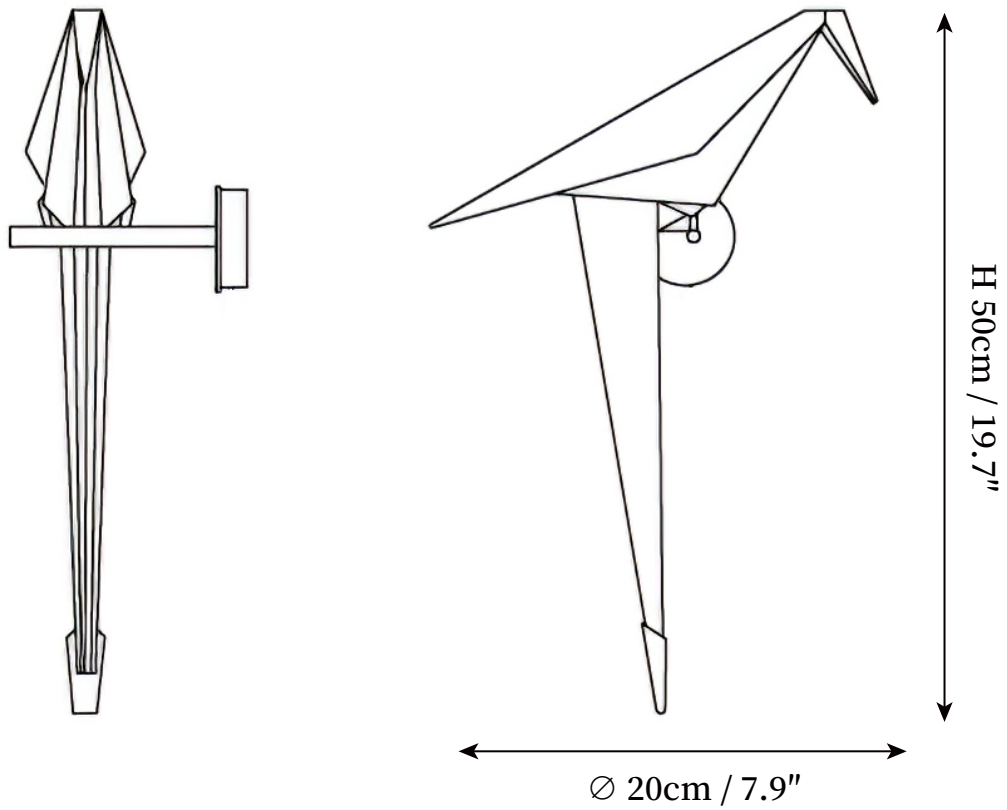

SPECIFICATION SHEET

SPECIFICATION DETAILS

*For custom options, consult factory for details

Fixture Dimensions	D 7.9" X H 19.7"
Light source	Integrated LED
Wattage	~5W
Voltage	AC 110-240V
Dimming	Not supported
CRI(Ra)	90+CRI
Mounting	Hardwired.
LED Rated Life	30000 hours
Color Temperature	Warm Light (3000K), Neutral Light (4000K), Cool Light (6000K)
Control method	Compatible with common wall switches (not included)
Finishes	Gold.
Shade Details	White.
Material	Acrylic, Metal