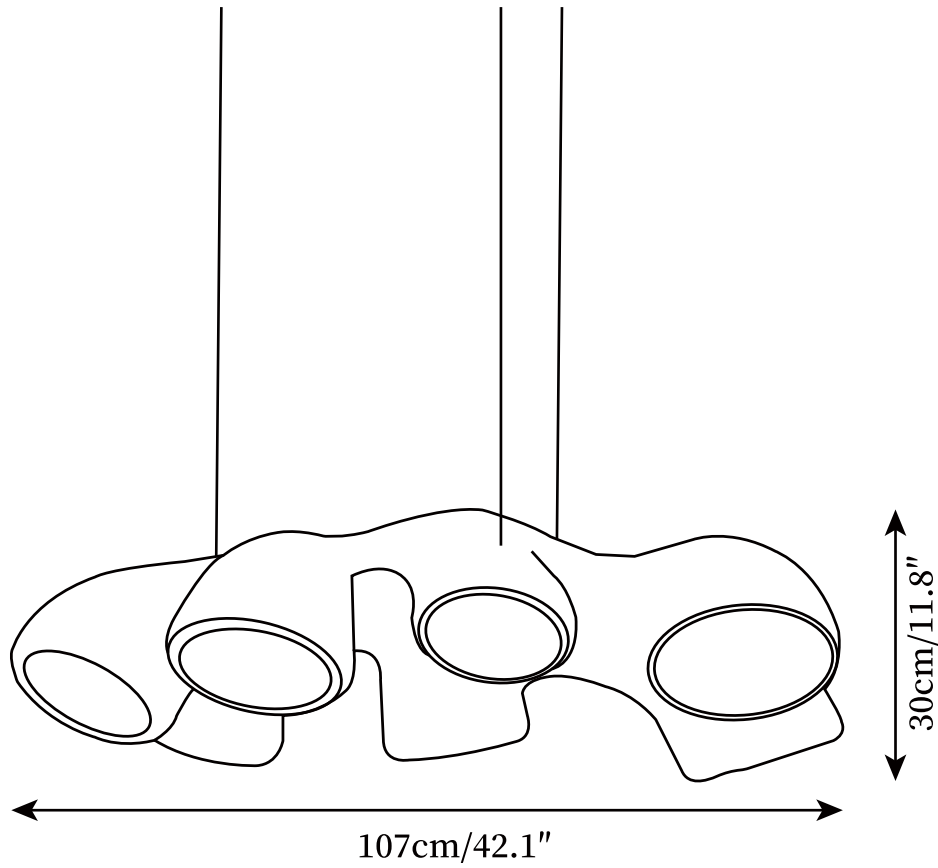

#### SPECIFICATION DETAILS

\*For custom options, consult factory for details

<b>Fixture Dimensions</b>	D 28" x H 11.4"
<b>Light source</b>	E26 or E27. (bulb not included).
<b>Wattage</b>	MAX 40W incandescent bulb or LED equivalent.
<b>Voltage</b>	AC 110-240V
<b>Mounting</b>	Hardwired.
<b>Dimming</b>	Compatible with dimmable bulbs (bulb not included)
<b>Control method</b>	Compatible with common wall switches (not included)
<b>Finishes</b>	White.
<b>Shade Details</b>	White.
<b>Material</b>	High Density Polystyrene, Metal.
<b>Wire Length</b>	The standard length of the cord is 59" (150 cm), the length is adjustable.

#### SPECIFICATION DETAILS

\*For custom options, consult factory for details

<b>Fixture Dimensions</b>	L 42.1" x W 23.6" x H 11.8"
<b>Light source</b>	E26 or E27. (bulb not included).
<b>Wattage</b>	MAX 40W incandescent bulb or LED equivalent.
<b>Voltage</b>	AC 110-240V
<b>Mounting</b>	Hardwired.
<b>Dimming</b>	Compatible with dimmable bulbs (bulb not included)
<b>Control method</b>	Compatible with common wall switches (not included)
<b>Finishes</b>	White.
<b>Shade Details</b>	White.
<b>Material</b>	High Density Polystyrene, Metal.
<b>Wire Length</b>	The standard length of the cord is 59" (150 cm), the length is adjustable.

## SPECIFICATION DETAILS

\*For custom options, consult factory for details

<b>Fixture Dimensions</b>	L 41.7" x W 24.4" x H 11"
<b>Light source</b>	E26 or E27. (bulb not included).
<b>Wattage</b>	MAX 40W incandescent bulb or LED equivalent.
<b>Voltage</b>	AC 110-240V
<b>Mounting</b>	Hardwired.
<b>Dimming</b>	Compatible with dimmable bulbs (bulb not included)
<b>Control method</b>	Compatible with common wall switches (not included)
<b>Finishes</b>	White.
<b>Shade Details</b>	White.
<b>Material</b>	High Density Polystyrene, Metal.
<b>Wire Length</b>	The standard length of the cord is 59" (150 cm), the length is adjustable.