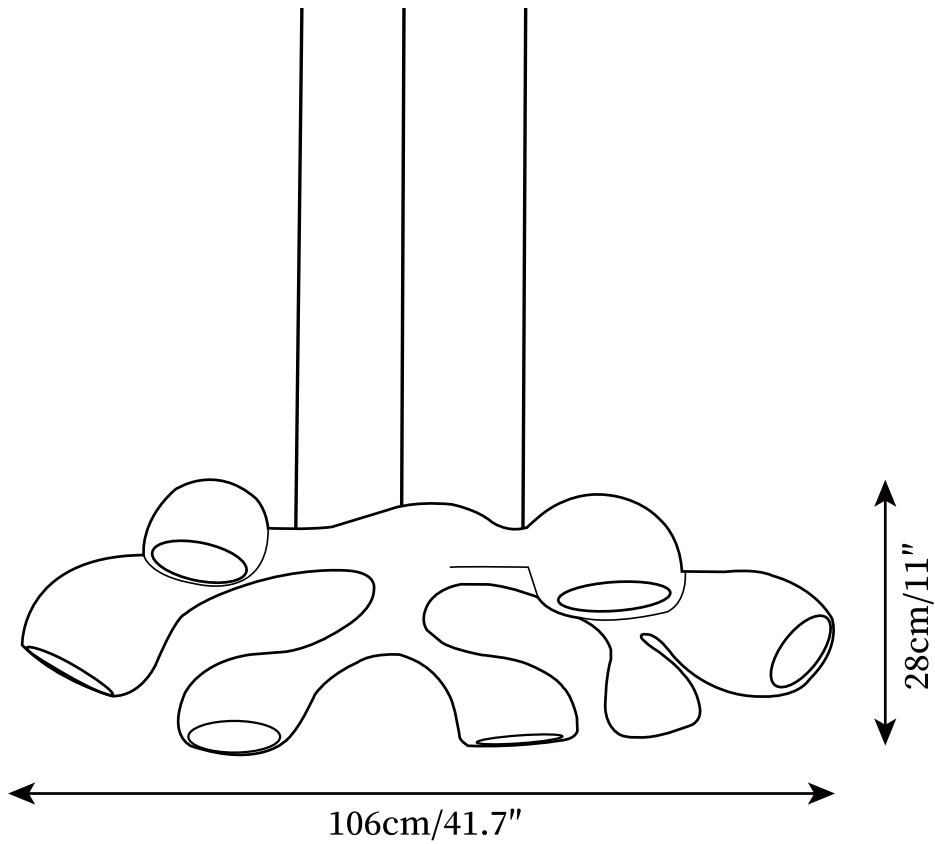

#### SPECIFICATION DETAILS

\*For custom options, consult factory for details

<b>Fixture Dimensions</b>	D 28" x H 11.4"
<b>Light source</b>	E26 or E27. (bulb not included).
<b>Wattage</b>	MAX 40W incandescent bulb or LED equivalent.
<b>Voltage</b>	AC 110-240V
<b>Mounting</b>	Hardwired.
<b>Dimming</b>	Compatible with dimmable bulbs (bulb not included)
<b>Control method</b>	Compatible with common wall switches (not included)
<b>Finishes</b>	White.
<b>Shade Details</b>	White.
<b>Material</b>	High Density Polystyrene, Metal.
<b>Wire Length</b>	The standard length of the cord is 59" (150 cm), the length is adjustable.

#### SPECIFICATION DETAILS

\*For custom options, consult factory for details

<b>Fixture Dimensions</b>	L 42.1" x W 23.6" x H 11.8"
<b>Light source</b>	E26 or E27. (bulb not included).
<b>Wattage</b>	MAX 40W incandescent bulb or LED equivalent.
<b>Voltage</b>	AC 110-240V
<b>Mounting</b>	Hardwired.
<b>Dimming</b>	Compatible with dimmable bulbs (bulb not included)
<b>Control method</b>	Compatible with common wall switches (not included)
<b>Finishes</b>	White.
<b>Shade Details</b>	White.
<b>Material</b>	High Density Polystyrene, Metal.
<b>Wire Length</b>	The standard length of the cord is 59" (150 cm), the length is adjustable.

## SPECIFICATION DETAILS

\*For custom options, consult factory for details

<b>Fixture Dimensions</b>	L 41.7" x W 24.4" x H 11"
<b>Light source</b>	E26 or E27. (bulb not included).
<b>Wattage</b>	MAX 40W incandescent bulb or LED equivalent.
<b>Voltage</b>	AC 110-240V
<b>Mounting</b>	Hardwired.
<b>Dimming</b>	Compatible with dimmable bulbs (bulb not included)
<b>Control method</b>	Compatible with common wall switches (not included)
<b>Finishes</b>	White.
<b>Shade Details</b>	White.
<b>Material</b>	High Density Polystyrene, Metal.
<b>Wire Length</b>	The standard length of the cord is 59" (150 cm), the length is adjustable.