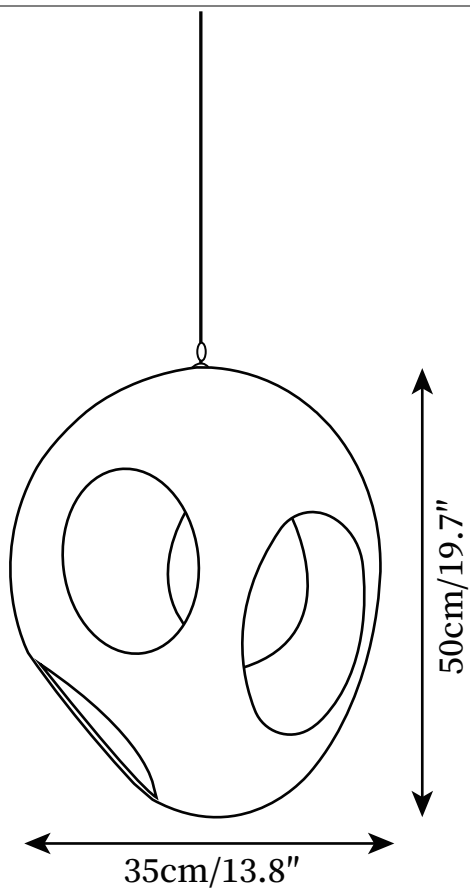

SPECIFICATION SHEET

SPECIFICATION DETAILS

*For custom options, consult factory for details

Fixture Dimensions	D 13.8" x H 19.7"
Light source	E27
Wattage	40W
Voltage	AC 110-240V
Color Temperature	Based on the purchase of light bulbs
CRI(Ra)	80CRI
Mounting	Ceiling
Driver Required	NO
Optional Color Temps	Buy bulbs as needed
LED Rated Life	Based on bulb life (we do not supply bulbs)
Dimming	Dimming is not supported
Finishes	White
	White
Material	High Density Polystyrene, Metal
Wire Length	59"