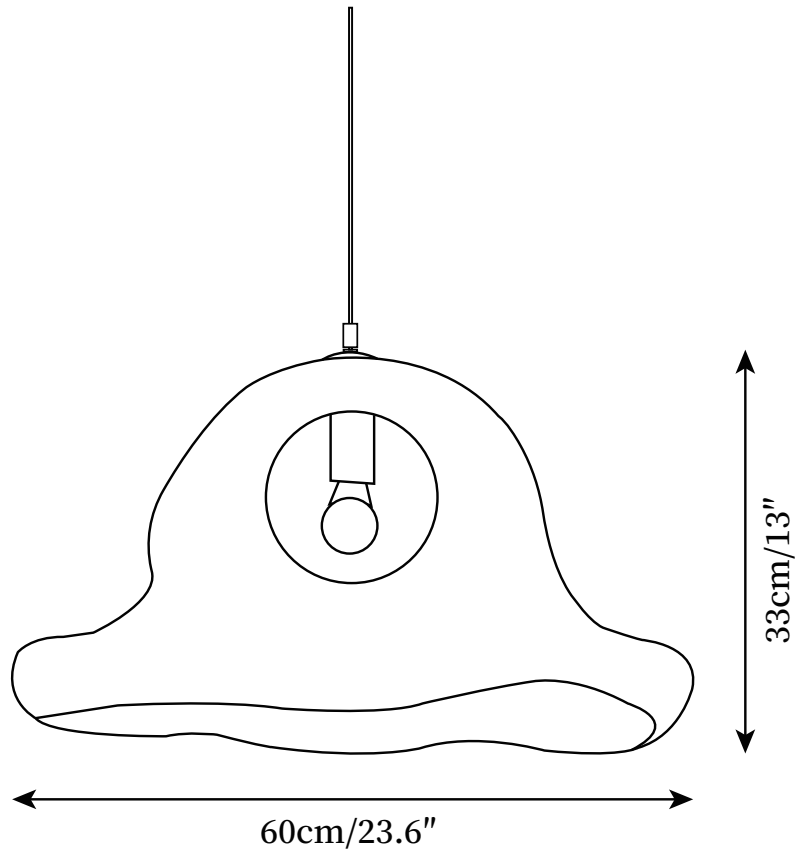

SPECIFICATION SHEET

SPECIFICATION DETAILS

*For custom options, consult factory for details

Fixture Dimensions	D 23.6" x H 13"
Light source	E27
Wattage	40W
Voltage	AC 110-240V
Color Temperature	Based on the purchase of light bulbs
CRI(Ra)	80CRI
Mounting	Ceiling
Driver Required	NO
Optional Color Temps	Buy bulbs as needed
LED Rated Life	Based on bulb life (we do not supply bulbs)
Dimming	Dimming is not supported
Finishes	White
Shade Details	White
Material	High Density Polystyrene, Metal
Wire Length	59"
Wire Type	Black Coaxial Wire