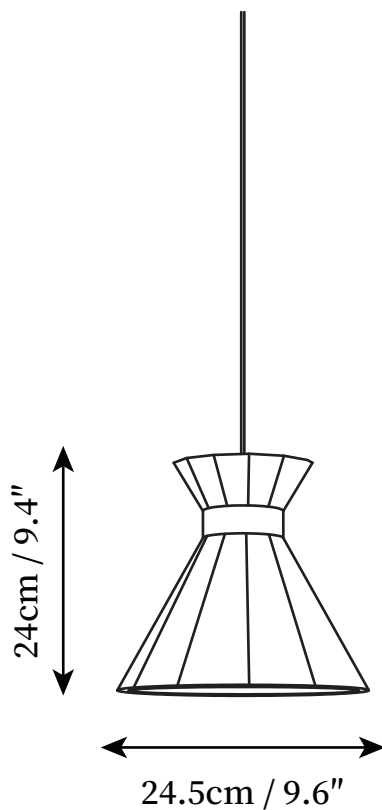

SPECIFICATION SHEET

SPECIFICATION DETAILS

*For custom options, consult factory for details

Fixture Dimensions	D 8.7" x H 10.6"
Light source	E26 or E27
Wattage	Max 40W
Voltage	AC 110-240V
Color Temperature	Based on the purchase of light bulbs
CRI(Ra)	80CRI
Mounting	Ceiling
Driver Required	NO
Optional Color Temps	Buy bulbs as needed
LED Rated Life	Based on bulb life (we do not supply bulbs)
Dimming	Dimming is not supported
Finishes	Grey+Chrome, Grey+Gold
Shade Details	Grey+Chrome, Grey+Gold
Material	Cement, Metal
Wire Length	59"
Wire Type	Black Coaxial Wire

SPECIFICATION SHEET

SPECIFICATION DETAILS

*For custom options, consult factory for details

Fixture Dimensions	D 9.6" x H 9.4"
Light source	E26 or E27
Wattage	Max 40W
Voltage	AC 110-240V
Color Temperature	Based on the purchase of light bulbs
CRI(Ra)	80CRI
Mounting	Ceiling
Driver Required	NO
Optional Color Temps	Buy bulbs as needed
LED Rated Life	Based on bulb life (we do not supply bulbs)
Dimming	Dimming is not supported
Finishes	Grey+Chrome, Grey+Gold
Shade Details	Grey+Chrome, Grey+Gold
Material	Cement, Metal
Wire Length	59"
Wire Type	Black Coaxial Wire