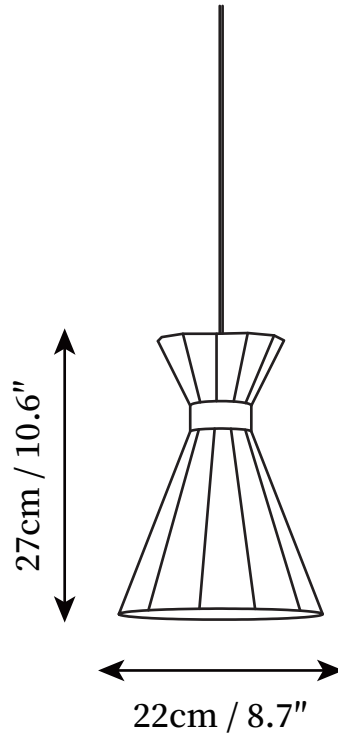

SPECIFICATION SHEET

SPECIFICATION DETAILS

*For custom options, consult factory for details

Fixture Dimensions	D 8.7" x H 10.6"
Light source	E26 or E27
Wattage	Max 40W
Voltage	AC 110-240V
Color Temperature	Based on the purchase of light bulbs
CRI(Ra)	80CRI
Mounting	Ceiling
Driver Required	NO
Optional Color Temps	Buy bulbs as needed
LED Rated Life	Based on bulb life (we do not supply bulbs)
Dimming	Dimming is not supported
Finishes	Grey+Chrome, Grey+Gold
Shade Details	Grey+Chrome, Grey+Gold
Material	Cement, Metal
Wire Length	59"
Wire Type	Black Coaxial Wire

SPECIFICATION SHEET

SPECIFICATION DETAILS

*For custom options, consult factory for details

Fixture Dimensions	D 9.6" x H 9.4"
Light source	E26 or E27
Wattage	Max 40W
Voltage	AC 110-240V
Color Temperature	Based on the purchase of light bulbs
CRI(Ra)	80CRI
Mounting	Ceiling
Driver Required	NO
Optional Color Temps	Buy bulbs as needed
LED Rated Life	Based on bulb life (we do not supply bulbs)
Dimming	Dimming is not supported
Finishes	Grey+Chrome, Grey+Gold
Shade Details	Grey+Chrome, Grey+Gold
Material	Cement, Metal
Wire Length	59"
Wire Type	Black Coaxial Wire