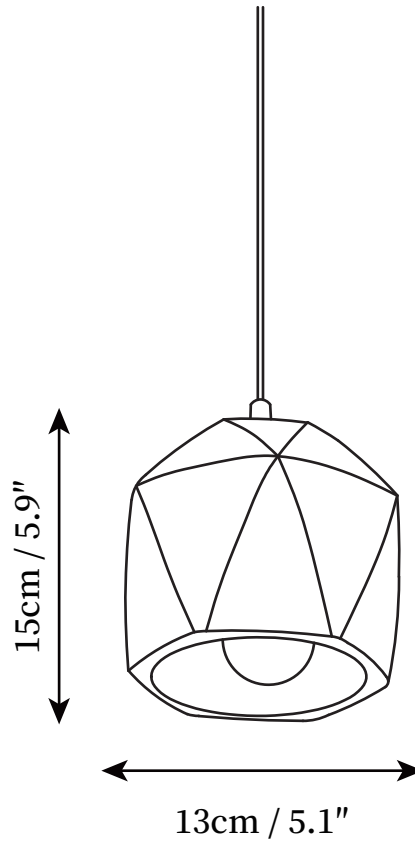

SPECIFICATION SHEET

SPECIFICATION DETAILS

*For custom options, consult factory for details

Fixture Dimensions	D 5.1" x H 5.9"
Light source	E26 or E27
Wattage	Max 40W
Voltage	AC 110-240V
Color Temperature	Based on the purchase of light bulbs
CRI(Ra)	80CRI
Mounting	Ceiling
Driver Required	NO
Optional Color Temps	Buy bulbs as needed
LED Rated Life	Based on bulb life (we do not supply bulbs)
Dimming	Dimming is not supported
Finishes	Grey
Shade Details	Grey
Material	Cement
Wire Length	59"
Wire Type	Black Coaxial Wire

SPECIFICATION SHEET

SPECIFICATION DETAILS

*For custom options, consult factory for details

Fixture Dimensions	D 5.9" x H 5.9"
Light source	E26 or E27
Wattage	Max 40W
Voltage	AC 110-240V
Color Temperature	Based on the purchase of light bulbs
CRI(Ra)	80CRI
Mounting	Ceiling
Driver Required	NO
Optional Color Temps	Buy bulbs as needed
LED Rated Life	Based on bulb life (we do not supply bulbs)
Dimming	Dimming is not supported
Finishes	Grey
Shade Details	Grey
Material	Cement
Wire Length	59"
Wire Type	Black Coaxial Wire

SPECIFICATION SHEET

SPECIFICATION DETAILS

*For custom options, consult factory for details

Fixture Dimensions	D 4.7" x H 7.5"
Light source	E26 or E27
Wattage	Max 40W
Voltage	AC 110-240V
Color Temperature	Based on the purchase of light bulbs
CRI(Ra)	80CRI
Mounting	Ceiling
Driver Required	NO
Optional Color Temps	Buy bulbs as needed
LED Rated Life	Based on bulb life (we do not supply bulbs)
Dimming	Dimming is not supported
Finishes	Grey
Shade Details	Grey
Material	Cement
Wire Length	59"
Wire Type	Black Coaxial Wire