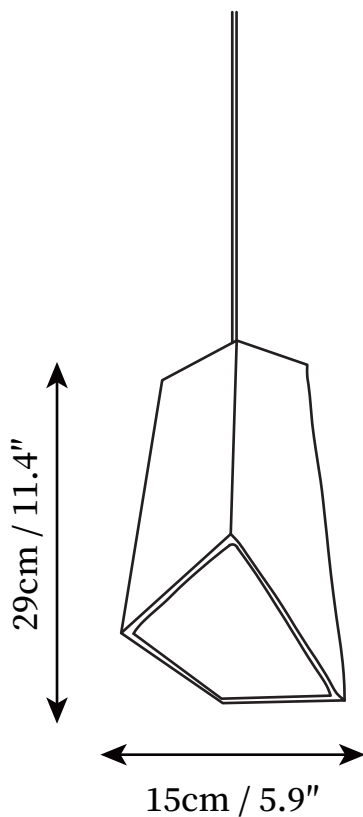

SPECIFICATION SHEET

SPECIFICATION DETAILS

*For custom options, consult factory for details

Fixture Dimensions	D 5.9" x H 11.4"
Light source	E26 or E27
Wattage	Max 40W
Voltage	AC 110-240V
Color Temperature	Based on the purchase of light bulbs
CRI(Ra)	80CRI
Mounting	Ceiling
Driver Required	NO
Optional Color Temps	Buy bulbs as needed
LED Rated Life	Based on bulb life (we do not supply bulbs)
Dimming	Dimming is not supported
Finishes	Grey
Shade Details	Grey
Material	Cement
Wire Length	59"
Wire Type	Black Coaxial Wire