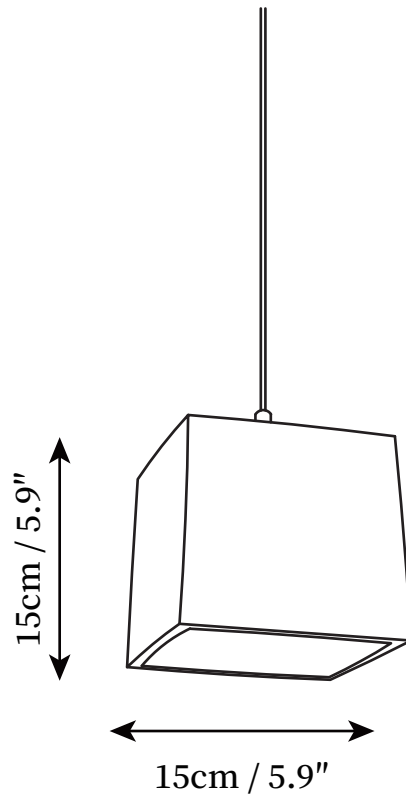

SPECIFICATION SHEET

SPECIFICATION DETAILS

*For custom options, consult factory for details

Fixture Dimensions	D 5.1" x H 5.9"
Light source	E26 or E27
Wattage	Max 40W
Voltage	AC 110-240V
Color Temperature	Based on the purchase of light bulbs
CRI(Ra)	80CRI
Mounting	Ceiling
Driver Required	NO
Optional Color Temps	Buy bulbs as needed
LED Rated Life	Based on bulb life (we do not supply bulbs)
Dimming	Dimming is not supported
Finishes	Grey
Shade Details	Grey
Material	Cement
Wire Length	59"
Wire Type	Black Coaxial Wire

SPECIFICATION SHEET

SPECIFICATION DETAILS

*For custom options, consult factory for details

Fixture Dimensions	D 5.9" x H 5.9"
Light source	E26 or E27
Wattage	Max 40W
Voltage	AC 110-240V
Color Temperature	Based on the purchase of light bulbs
CRI(Ra)	80CRI
Mounting	Ceiling
Driver Required	NO
Optional Color Temps	Buy bulbs as needed
LED Rated Life	Based on bulb life (we do not supply bulbs)
Dimming	Dimming is not supported
Finishes	Grey
Shade Details	Grey
Material	Cement
Wire Length	59"
Wire Type	Black Coaxial Wire

SPECIFICATION SHEET

SPECIFICATION DETAILS

*For custom options, consult factory for details

Fixture Dimensions	D 4.7" x H 7.5"
Light source	E26 or E27
Wattage	Max 40W
Voltage	AC 110-240V
Color Temperature	Based on the purchase of light bulbs
CRI(Ra)	80CRI
Mounting	Ceiling
Driver Required	NO
Optional Color Temps	Buy bulbs as needed
LED Rated Life	Based on bulb life (we do not supply bulbs)
Dimming	Dimming is not supported
Finishes	Grey
Shade Details	Grey
Material	Cement
Wire Length	59"
Wire Type	Black Coaxial Wire