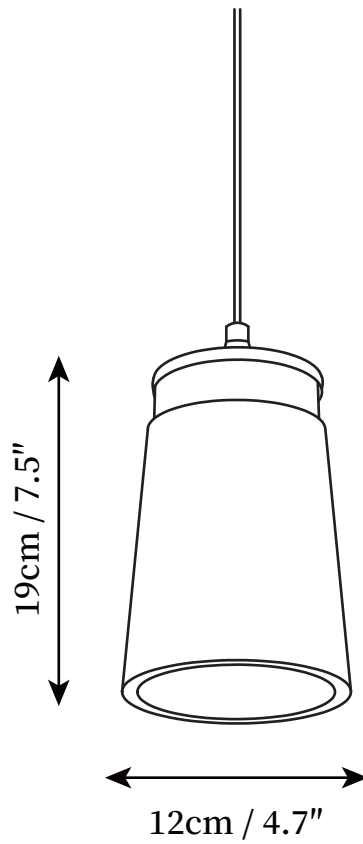

SPECIFICATION SHEET

SPECIFICATION DETAILS

*For custom options, consult factory for details

Fixture Dimensions	D 5.1" x H 5.9"
Light source	E26 or E27
Wattage	Max 40W
Voltage	AC 110-240V
Color Temperature	Based on the purchase of light bulbs
CRI(Ra)	80CRI
Mounting	Ceiling
Driver Required	NO
Optional Color Temps	Buy bulbs as needed
LED Rated Life	Based on bulb life (we do not supply bulbs)
Dimming	Dimming is not supported
Finishes	Grey
Shade Details	Grey
Material	Cement
Wire Length	59"
Wire Type	Black Coaxial Wire

SPECIFICATION SHEET

SPECIFICATION DETAILS

*For custom options, consult factory for details

Fixture Dimensions	D 5.9" x H 5.9"
Light source	E26 or E27
Wattage	Max 40W
Voltage	AC 110-240V
Color Temperature	Based on the purchase of light bulbs
CRI(Ra)	80CRI
Mounting	Ceiling
Driver Required	NO
Optional Color Temps	Buy bulbs as needed
LED Rated Life	Based on bulb life (we do not supply bulbs)
Dimming	Dimming is not supported
Finishes	Grey
Shade Details	Grey
Material	Cement
Wire Length	59"
Wire Type	Black Coaxial Wire

SPECIFICATION SHEET

SPECIFICATION DETAILS

*For custom options, consult factory for details

Fixture Dimensions	D 4.7" x H 7.5"
Light source	E26 or E27
Wattage	Max 40W
Voltage	AC 110-240V
Color Temperature	Based on the purchase of light bulbs
CRI(Ra)	80CRI
Mounting	Ceiling
Driver Required	NO
Optional Color Temps	Buy bulbs as needed
LED Rated Life	Based on bulb life (we do not supply bulbs)
Dimming	Dimming is not supported
Finishes	Grey
Shade Details	Grey
Material	Cement
Wire Length	59"
Wire Type	Black Coaxial Wire