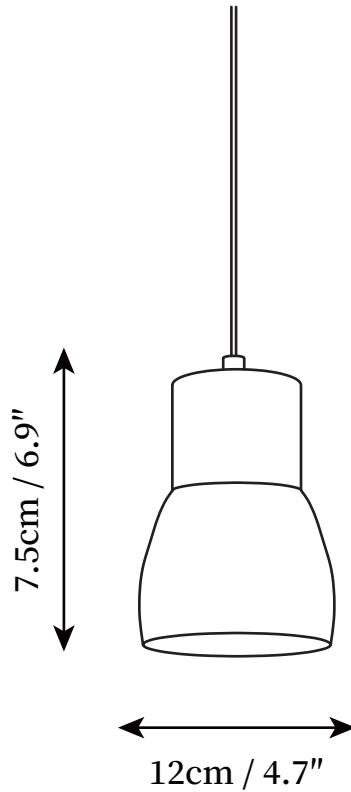

## SPECIFICATION DETAILS

\*For custom options, consult factory for details

<b>Fixture Dimmensions</b>	D 4.7" x H 6.9"
<b>Light source</b>	E26 or E27
<b>Wattage</b>	Max 40W
<b>Voltage</b>	AC 110-240V
<b>Color Temperature</b>	Based on the purchase of light bulbs
<b>CRI(Ra)</b>	80CRI
<b>Mounting</b>	Ceiling
<b>Driver Required</b>	NO
<b>Optional Color Temps</b>	Buy bulbs as needed
<b>LED Rated Life</b>	Based on bulb life (we do not supply bulbs)
<b>Dimming</b>	Dimming is not supported
<b>Finishes</b>	Light Gray, Black, Wine red, Blue, Green
<b>Shade Details</b>	Light Gray, Black, Wine red, Blue, Green
<b>Material</b>	Cement, Wooden
<b>Wire Length</b>	59"
<b>Wire Type</b>	Black Coaxial Wire