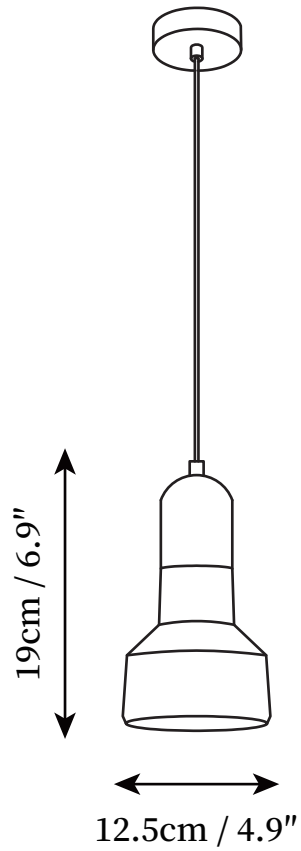

## SPECIFICATION DETAILS

\*For custom options, consult factory for details

<b>Fixture Dimensions</b>	D 4.9" x H 6.9"
<b>Light source</b>	E26 or E27
<b>Wattage</b>	Max 40W
<b>Voltage</b>	AC 110-240V
<b>Color Temperature</b>	Based on the purchase of light bulbs
<b>CRI(Ra)</b>	80CRI
<b>Mounting</b>	Ceiling
<b>Driver Required</b>	NO
<b>Optional Color Temps</b>	Buy bulbs as needed
<b>LED Rated Life</b>	Based on bulb life (we do not supply bulbs)
<b>Dimming</b>	Dimming is not supported
<b>Finishes</b>	Light Gray, Wine red, Blue, Green, Wood
<b>Shade Details</b>	Light Gray, Wine red, Blue, Green, Wood
<b>Material</b>	Cement, Wooden, Metal
<b>Wire Length</b>	59"
<b>Wire Type</b>	Black Coaxial Wire