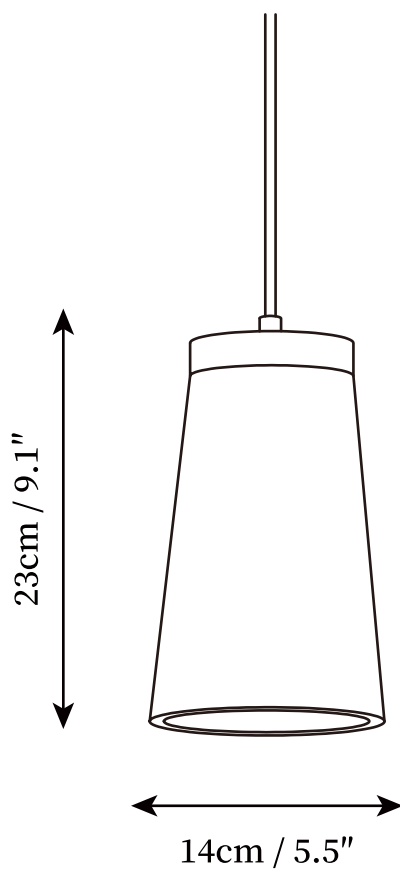

SPECIFICATION SHEET

SPECIFICATION DETAILS

*For custom options, consult factory for details

Fixture Dimensions	D 5.5" x H 9.1"
Light source	E26 or E27 (bulb not included)
Wattage	MAX 40W incandescent bulb or LED equivalent.
Voltage	AC 110-240V
Mounting	Hardwired.
Dimming	Compatible with dimmable bulbs (bulb not included)
Control method	Compatible with common wall switches (
Finishes	Light Gray, Dark Gray, Black
Shade Details	Light Gray, Dark Gray, Black
Material	Cement, Wooden
Wire Length	The standard length of the cord is 59" (150 cm), the length is adjustable.