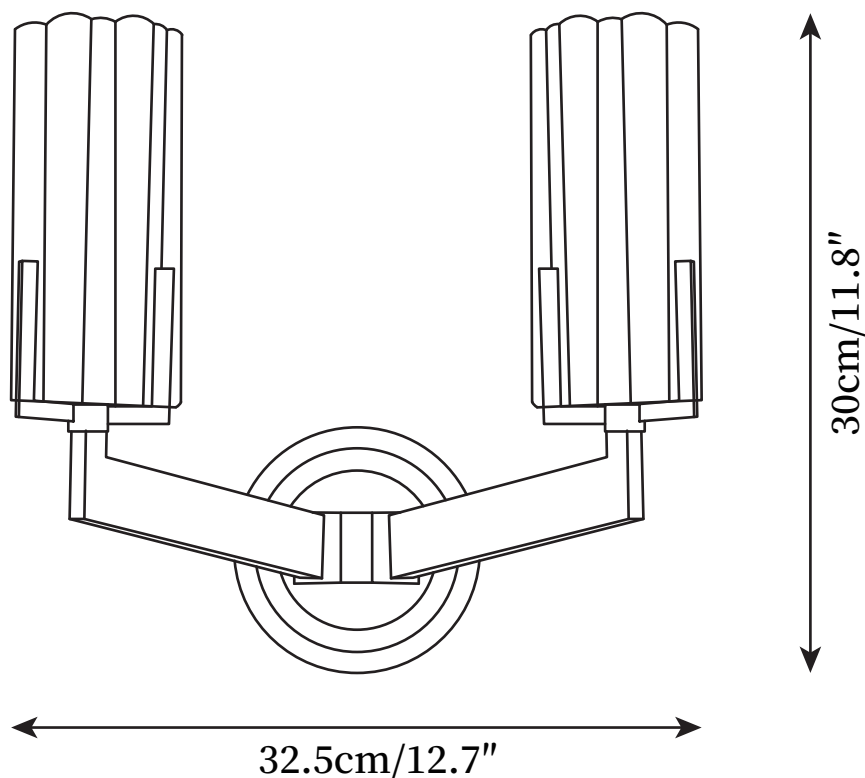

SPECIFICATION SHEET

SPECIFICATION DETAILS

*For custom options, consult factory for details

Fixture Dimensions	W 2.9" x H 11.8"
Light source	E14
Wattage	15W
Voltage	AC 110-240V
Color Temperature	Based on the purchase of light bulbs
CRI(Ra)	80CRI
Mounting	Wall
Driver Required	No
Optional Color Temps	Buy bulbs as needed
LED Rated Life	Based on bulb life (we do not supply bulbs)
Dimming	Dimming is not supported
Finishes	Brass
Shade Details	Clear
Material	Brass, Glass
Wire Length	No
Wire Type	No

SPECIFICATION SHEET

SPECIFICATION DETAILS

*For custom options, consult factory for details

Fixture Dimensions	W 12.7" x H 11.8"
Light source	E14
Wattage	15W
Voltage	AC 110-240V
Color Temperature	Based on the purchase of light bulbs
CRI(Ra)	80CRI
Mounting	Wall
Driver Required	No
Optional Color Temps	Buy bulbs as needed
LED Rated Life	Based on bulb life (we do not supply bulbs)
Dimming	Dimming is not supported
Finishes	Brass
Shade Details	Clear
Material	Brass, Glass
Wire Length	No
Wire Type	No