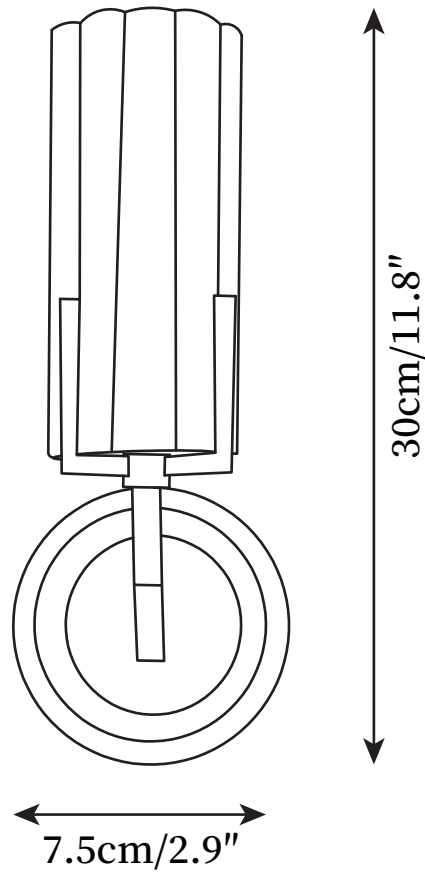

SPECIFICATION SHEET

SPECIFICATION DETAILS

*For custom options, consult factory for details

Fixture Dimensions	W 2.9" x H 11.8"
Light source	E14
Wattage	15W
Voltage	AC 110-240V
Color Temperature	Based on the purchase of light bulbs
CRI(Ra)	80CRI
Mounting	Wall
Driver Required	No
Optional Color Temps	Buy bulbs as needed
LED Rated Life	Based on bulb life (we do not supply bulbs)
Dimming	Dimming is not supported
Finishes	Brass
Shade Details	Clear
Material	Brass, Glass
Wire Length	No
Wire Type	No

SPECIFICATION SHEET

SPECIFICATION DETAILS

*For custom options, consult factory for details

Fixture Dimensions	W 12.7" x H 11.8"
Light source	E14
Wattage	15W
Voltage	AC 110-240V
Color Temperature	Based on the purchase of light bulbs
CRI(Ra)	80CRI
Mounting	Wall
Driver Required	No
Optional Color Temps	Buy bulbs as needed
LED Rated Life	Based on bulb life (we do not supply bulbs)
Dimming	Dimming is not supported
Finishes	Brass
Shade Details	Clear
Material	Brass, Glass
Wire Length	No
Wire Type	No