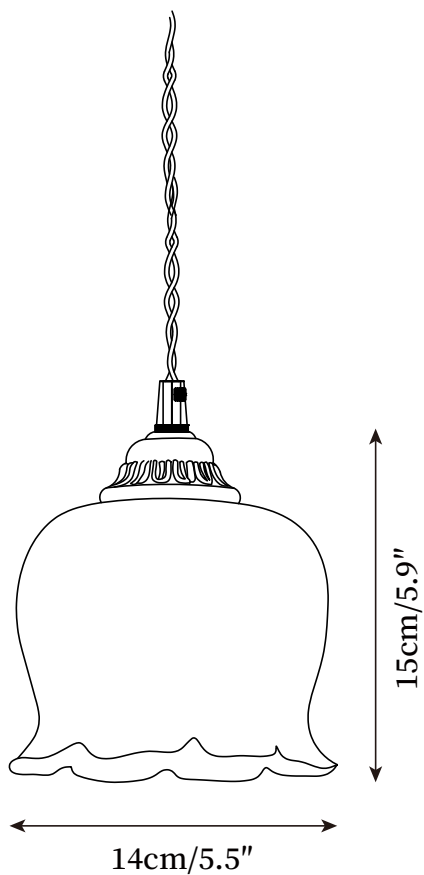

SPECIFICATION SHEET

SPECIFICATION DETAILS

*For custom options, consult factory for details

Fixture Dimensions	D 5.5" x H 5.9"
Light source	E26 or E27. (bulb not included).
Wattage	MAX 40W incandescent bulb or LED equivalent.
Voltage	AC 110-240V
Mounting	Hardwired.
Dimming	Compatible with dimmable bulbs (bulb not included)
Control method	Compatible with common wall switches(not included)
Finishes	Brass.
Shade Details	White, Beige.
Material	Brass, Resin.
Wire Length	The standard length of the cord is 59" (150 cm), the length is adjustable.