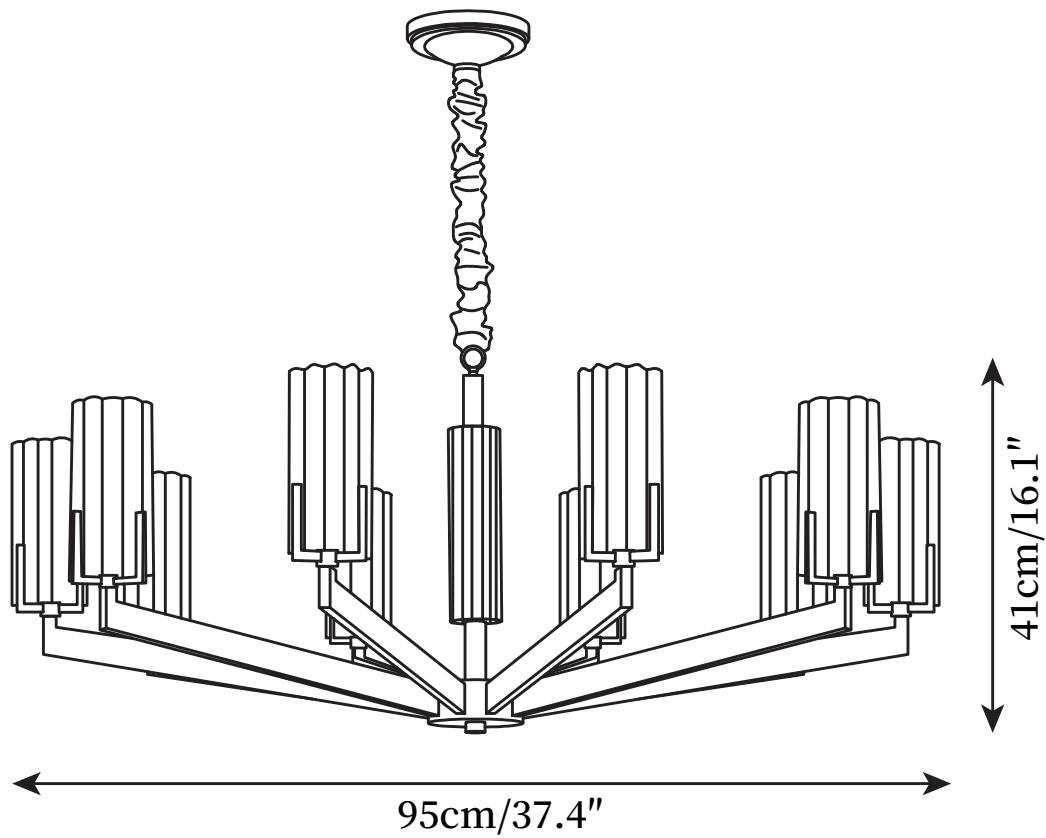

## SPECIFICATION DETAILS

\*For custom options, consult factory for details

<b>Fixture Dimensions</b>	D 23.6" x H 16.1"
<b>Light source</b>	E14
<b>Wattage</b>	15W(single light)
<b>Voltage</b>	AC 110-240V
<b>Color Temperature</b>	Based on the purchase of light bulbs
<b>CRI(Ra)</b>	80CRI
<b>Mounting</b>	Ceiling
<b>Driver Required</b>	NO
<b>Optional Color Temps</b>	Buy bulbs as needed
<b>LED Rated Life</b>	Based on bulb life (we do not supply bulbs)
<b>Dimming</b>	Dimming is not supported
<b>Finishes</b>	Brass
<b>Shade Details</b>	Clear
<b>Material</b>	Brass, Glass
<b>Chain Length</b>	19.7"
<b>Chain Type</b>	Gold Suspension Chain

## SPECIFICATION DETAILS

\*For custom options, consult factory for details

<b>Fixture Dimensions</b>	D 31.4" x H 16.1"
<b>Light source</b>	E14
<b>Wattage</b>	15W(single light)
<b>Voltage</b>	AC 110-240V
<b>Color Temperature</b>	Based on the purchase of light bulbs
<b>CRI(Ra)</b>	80CRI
<b>Mounting</b>	Ceiling
<b>Driver Required</b>	NO
<b>Optional Color Temps</b>	Buy bulbs as needed
<b>LED Rated Life</b>	Based on bulb life (we do not supply bulbs)
<b>Dimming</b>	Dimming is not supported
<b>Finishes</b>	Brass
<b>Shade Details</b>	Clear
<b>Material</b>	Brass, Glass
<b>Chain Length</b>	19.7"
<b>Chain Type</b>	Gold Suspension Chain

## SPECIFICATION DETAILS

\*For custom options, consult factory for details

<b>Fixture Dimensions</b>	D 37.4" x H 16.1"
<b>Light source</b>	E14
<b>Wattage</b>	15W(single light)
<b>Voltage</b>	AC 110-240V
<b>Color Temperature</b>	Based on the purchase of light bulbs
<b>CRI(Ra)</b>	80CRI
<b>Mounting</b>	Ceiling
<b>Driver Required</b>	NO
<b>Optional Color Temps</b>	Buy bulbs as needed
<b>LED Rated Life</b>	Based on bulb life (we do not supply bulbs)
<b>Dimming</b>	Dimming is not supported
<b>Finishes</b>	Brass
<b>Shade Details</b>	Clear
<b>Material</b>	Brass, Glass
<b>Chain Length</b>	19.7"
<b>Chain Type</b>	Gold Suspension Chain