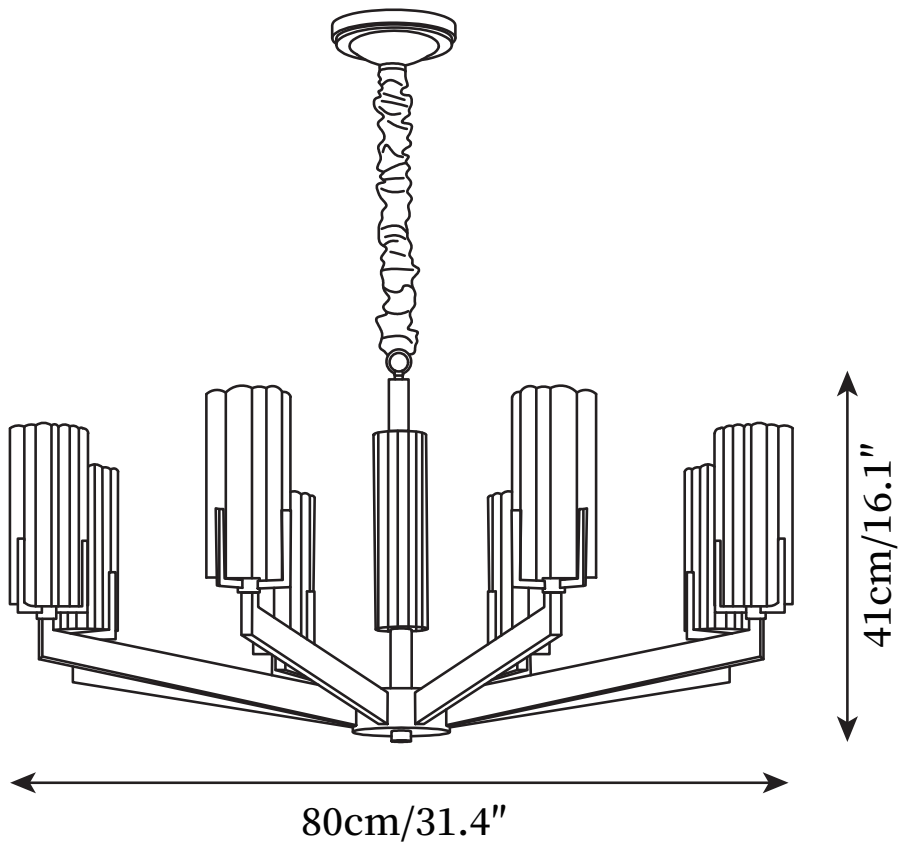

## SPECIFICATION DETAILS

\*For custom options, consult factory for details

<b>Fixture Dimensions</b>	D 23.6" x H 16.1"
<b>Light source</b>	E14
<b>Wattage</b>	15W(single light)
<b>Voltage</b>	AC 110-240V
<b>Color Temperature</b>	Based on the purchase of light bulbs
<b>CRI(Ra)</b>	80CRI
<b>Mounting</b>	Ceiling
<b>Driver Required</b>	NO
<b>Optional Color Temps</b>	Buy bulbs as needed
<b>LED Rated Life</b>	Based on bulb life (we do not supply bulbs)
<b>Dimming</b>	Dimming is not supported
<b>Finishes</b>	Brass
<b>Shade Details</b>	Clear
<b>Material</b>	Brass, Glass
<b>Chain Length</b>	19.7"
<b>Chain Type</b>	Gold Suspension Chain

## SPECIFICATION DETAILS

\*For custom options, consult factory for details

<b>Fixture Dimensions</b>	D 31.4" x H 16.1"
<b>Light source</b>	E14
<b>Wattage</b>	15W(single light)
<b>Voltage</b>	AC 110-240V
<b>Color Temperature</b>	Based on the purchase of light bulbs
<b>CRI(Ra)</b>	80CRI
<b>Mounting</b>	Ceiling
<b>Driver Required</b>	NO
<b>Optional Color Temps</b>	Buy bulbs as needed
<b>LED Rated Life</b>	Based on bulb life (we do not supply bulbs)
<b>Dimming</b>	Dimming is not supported
<b>Finishes</b>	Brass
<b>Shade Details</b>	Clear
<b>Material</b>	Brass, Glass
<b>Chain Length</b>	19.7"
<b>Chain Type</b>	Gold Suspension Chain

## SPECIFICATION DETAILS

\*For custom options, consult factory for details

<b>Fixture Dimensions</b>	D 37.4" x H 16.1"
<b>Light source</b>	E14
<b>Wattage</b>	15W(single light)
<b>Voltage</b>	AC 110-240V
<b>Color Temperature</b>	Based on the purchase of light bulbs
<b>CRI(Ra)</b>	80CRI
<b>Mounting</b>	Ceiling
<b>Driver Required</b>	NO
<b>Optional Color Temps</b>	Buy bulbs as needed
<b>LED Rated Life</b>	Based on bulb life (we do not supply bulbs)
<b>Dimming</b>	Dimming is not supported
<b>Finishes</b>	Brass
<b>Shade Details</b>	Clear
<b>Material</b>	Brass, Glass
<b>Chain Length</b>	19.7"
<b>Chain Type</b>	Gold Suspension Chain