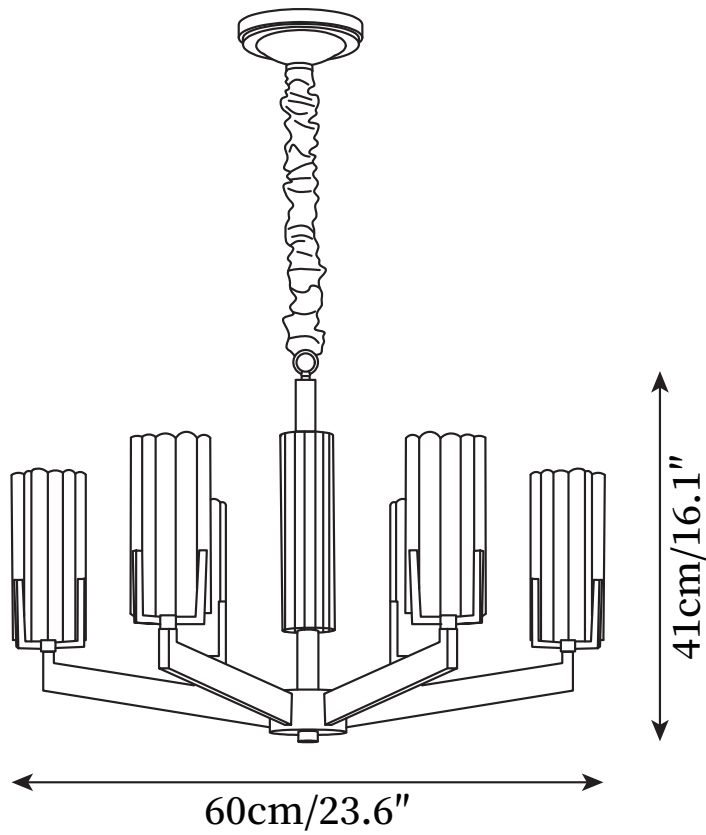

## SPECIFICATION DETAILS

\*For custom options, consult factory for details

<b>Fixture Dimensions</b>	D 23.6" x H 16.1"
<b>Light source</b>	E14
<b>Wattage</b>	15W(single light)
<b>Voltage</b>	AC 110-240V
<b>Color Temperature</b>	Based on the purchase of light bulbs
<b>CRI(Ra)</b>	80CRI
<b>Mounting</b>	Ceiling
<b>Driver Required</b>	NO
<b>Optional Color Temps</b>	Buy bulbs as needed
<b>LED Rated Life</b>	Based on bulb life (we do not supply bulbs)
<b>Dimming</b>	Dimming is not supported
<b>Finishes</b>	Brass
<b>Shade Details</b>	Clear
<b>Material</b>	Brass, Glass
<b>Chain Length</b>	19.7"
<b>Chain Type</b>	Gold Suspension Chain

## SPECIFICATION DETAILS

\*For custom options, consult factory for details

<b>Fixture Dimensions</b>	D 31.4" x H 16.1"
<b>Light source</b>	E14
<b>Wattage</b>	15W(single light)
<b>Voltage</b>	AC 110-240V
<b>Color Temperature</b>	Based on the purchase of light bulbs
<b>CRI(Ra)</b>	80CRI
<b>Mounting</b>	Ceiling
<b>Driver Required</b>	NO
<b>Optional Color Temps</b>	Buy bulbs as needed
<b>LED Rated Life</b>	Based on bulb life (we do not supply bulbs)
<b>Dimming</b>	Dimming is not supported
<b>Finishes</b>	Brass
<b>Shade Details</b>	Clear
<b>Material</b>	Brass, Glass
<b>Chain Length</b>	19.7"
<b>Chain Type</b>	Gold Suspension Chain

## SPECIFICATION DETAILS

\*For custom options, consult factory for details

<b>Fixture Dimensions</b>	D 37.4" x H 16.1"
<b>Light source</b>	E14
<b>Wattage</b>	15W(single light)
<b>Voltage</b>	AC 110-240V
<b>Color Temperature</b>	Based on the purchase of light bulbs
<b>CRI(Ra)</b>	80CRI
<b>Mounting</b>	Ceiling
<b>Driver Required</b>	NO
<b>Optional Color Temps</b>	Buy bulbs as needed
<b>LED Rated Life</b>	Based on bulb life (we do not supply bulbs)
<b>Dimming</b>	Dimming is not supported
<b>Finishes</b>	Brass
<b>Shade Details</b>	Clear
<b>Material</b>	Brass, Glass
<b>Chain Length</b>	19.7"
<b>Chain Type</b>	Gold Suspension Chain