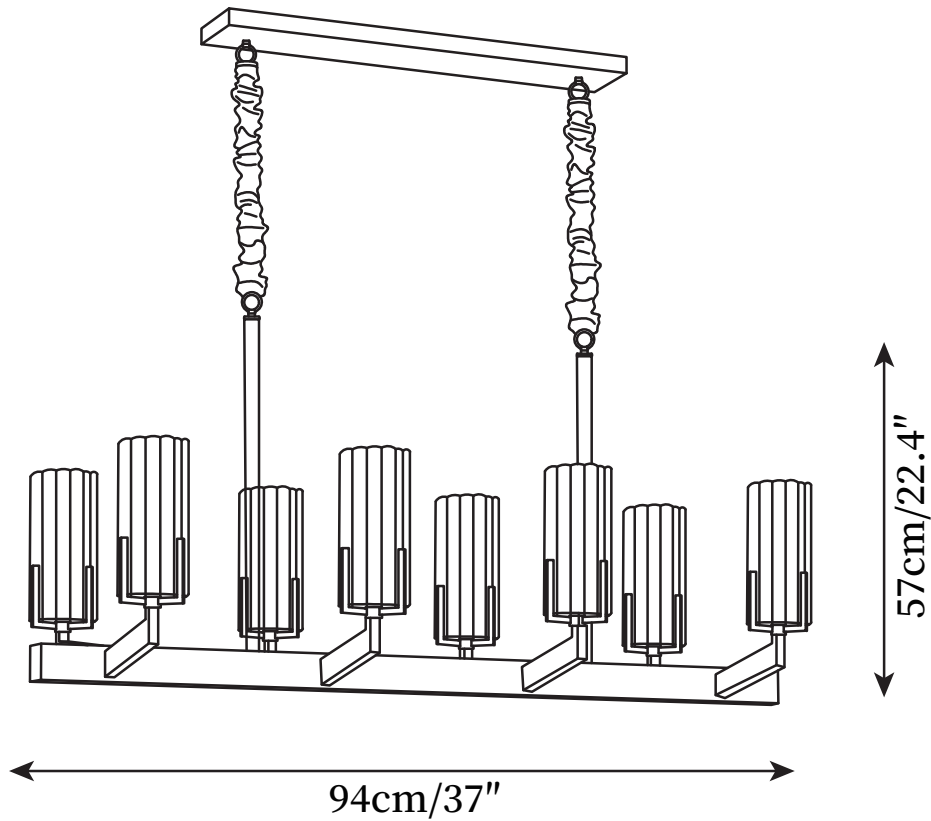

SPECIFICATION SHEET

SPECIFICATION DETAILS

*For custom options, consult factory for details

Fixture Dimensions	L 37" x H 22.4"
Light source	E14
Wattage	15W(single light)
Voltage	AC 110-240V
Color Temperature	Based on the purchase of light bulbs
CRI(Ra)	80CRI
Mounting	Ceiling
Driver Required	NO
Optional Color Temps	Buy bulbs as needed
LED Rated Life	Based on bulb life (we do not supply bulbs)
Dimming	Dimming is not supported
Finishes	Brass
Shade Details	Clear
Material	Brass, Glass
Chain Length	19.7"
Chain Type	Gold Suspension Chain