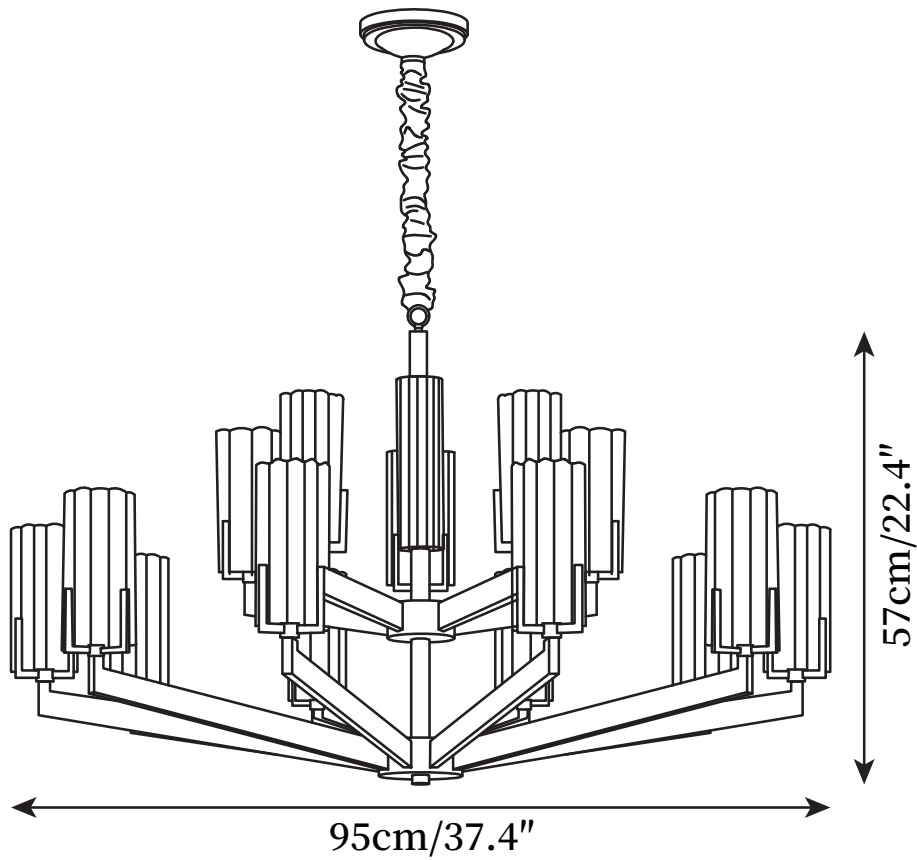

SPECIFICATION SHEET

SPECIFICATION DETAILS

*For custom options, consult factory for details

Fixture Dimensions	D 37.4" x H 22.4"
Light source	E14
Wattage	15W(single light)
Voltage	AC 110-240V
Color Temperature	Based on the purchase of light bulbs
CRI(Ra)	80CRI
Mounting	Ceiling
Driver Required	NO
Optional Color Temps	Buy bulbs as needed
LED Rated Life	Based on bulb life (we do not supply bulbs)
Dimming	Dimming is not supported
Finishes	Brass
Shade Details	Clear
Material	Brass, Glass
Chain Length	19.7"
Chain Type	Gold Suspension Chain