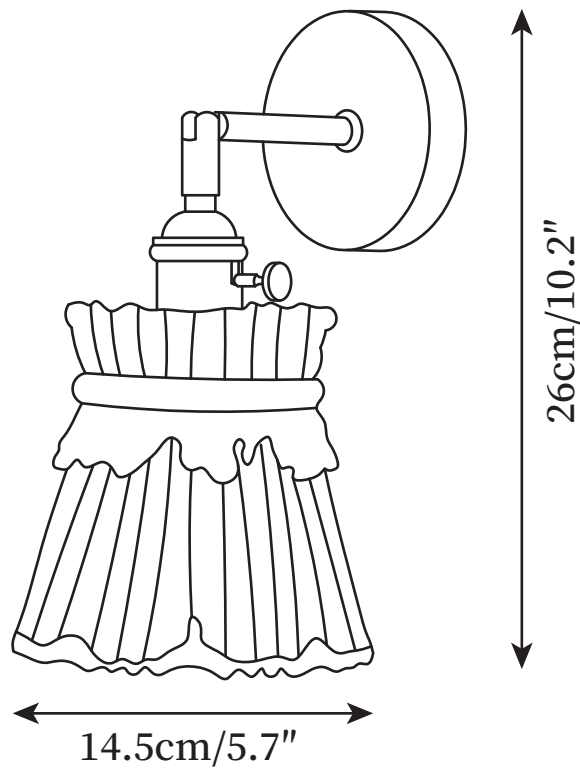

# SPECIFICATION SHEET

---

## SPECIFICATION DETAILS

\*For custom options, consult factory for details

<b>Fixture Dimensions</b>	W 5.7" x H 10.2"
<b>Light source</b>	E26 or E27
<b>Wattage</b>	40W
<b>Voltage</b>	AC 110-240V
<b>Color Temperature</b>	Based on the purchase of light bulbs
<b>CRI(Ra)</b>	80CRI
<b>Mounting</b>	Wall
<b>Driver Required</b>	No
<b>Optional Color Temps</b>	Buy bulbs as needed
<b>LED Rated Life</b>	Based on bulb life (we do not supply bulbs)
<b>Dimming</b>	Dimming is not supported
<b>Finishes</b>	Brass
<b>Shade Details</b>	Clear
<b>Material</b>	Brass, Glass