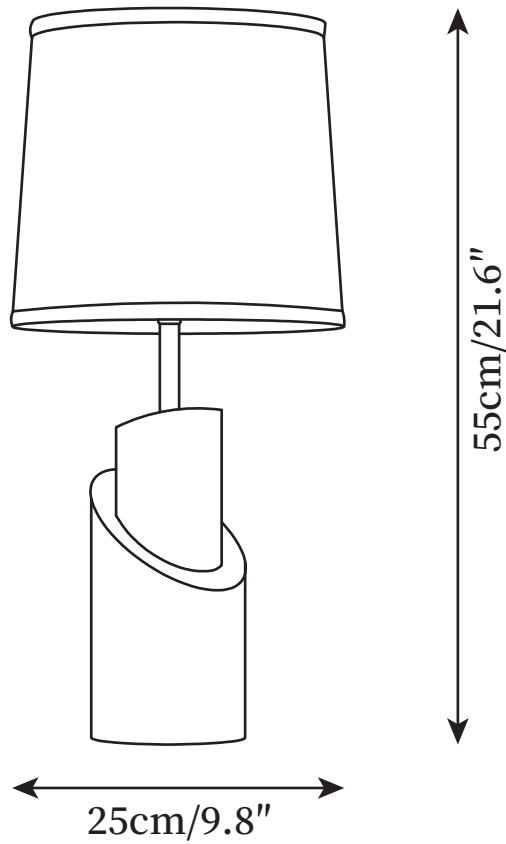

SPECIFICATION SHEET

SPECIFICATION DETAILS

*For custom options, consult factory for details

Fixture Dimensions	D 9.8" x H 21.6"
Light source	E26 or E27
Wattage	Max 40W
Voltage	AC 110-240V
Color Temperature	Based on the purchase of light bulbs
CRI(Ra)	80CRI
Mounting	Table
Driver Required	NO
Optional Color Temps	Buy bulbs as needed
LED Rated Life	Based on bulb life (we do not supply bulbs)
Dimming	Dimming is not supported
Finishes	Brass, White, Black
Shade Details	White
Material	Brass, Marble, Fabric
Wire Length	59"
Wire Type	Black with switch plug