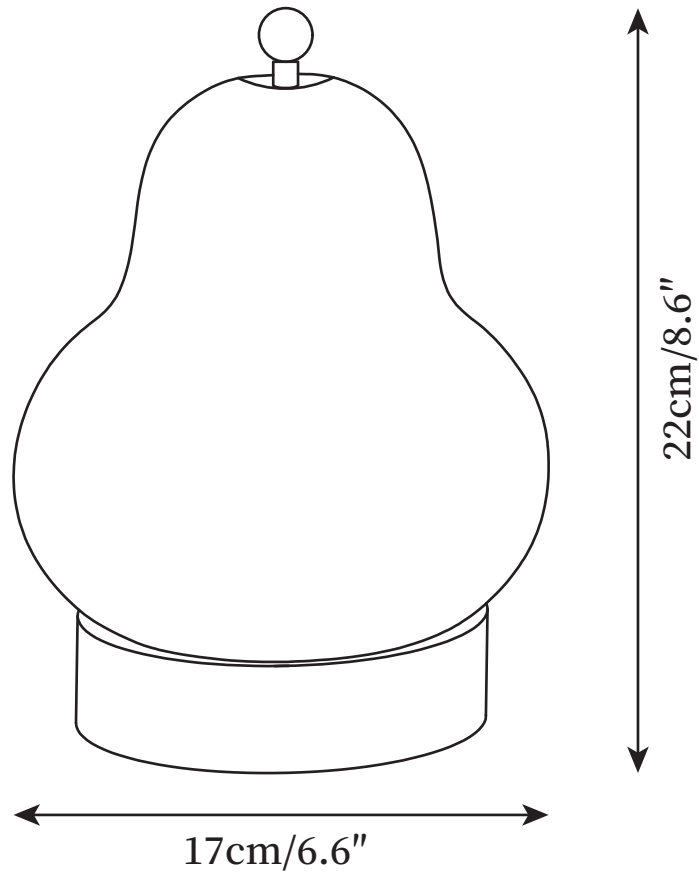

SPECIFICATION SHEET

SPECIFICATION DETAILS

*For custom options, consult factory for details

Fixture Dimensions	D 6.6" x H 8.6"
Light source	Integrated LED
Wattage	~5W
Voltage	AC 110-240V
Color Temperature	3000K
CRI(Ra)	80CRI
Mounting	Table
Driver Required	No
Optional Color Temps	Warm Light (3000K), Neutral Light (4500K), Cool Light (6000K)
LED Rated Life	30000 hours
Dimming	Dimming is not supported
Finishes	Gold, Black
Glass Details	Cream, White
Material	Metal, Glass
Wire Length	59"
Wire Type	USB charging cable.