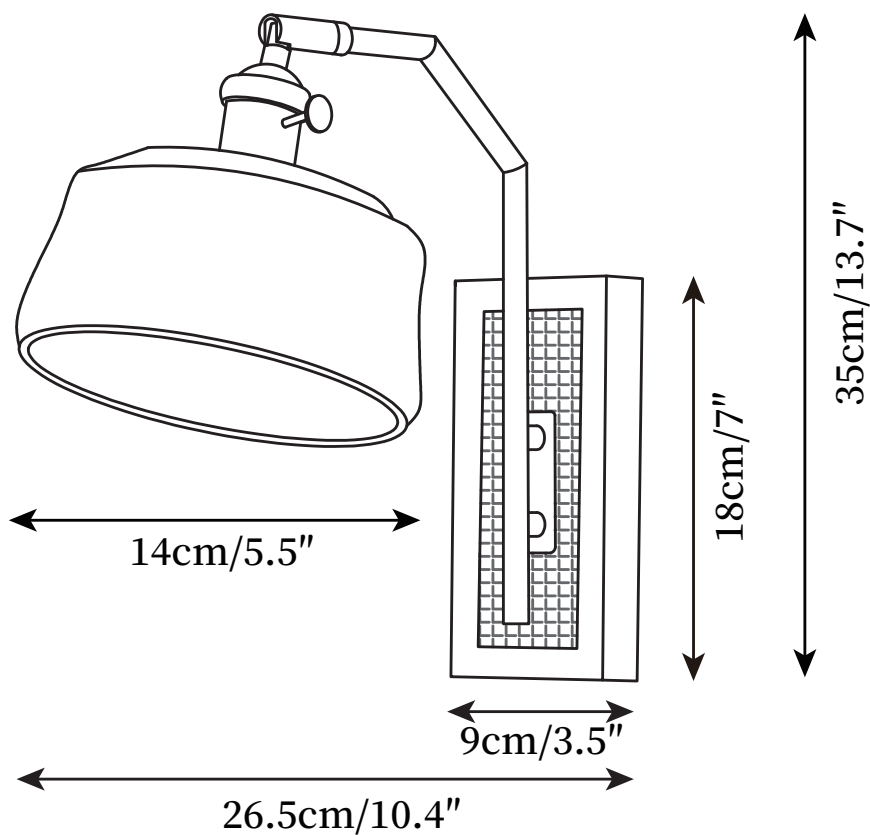

SPECIFICATION SHEET

SPECIFICATION DETAILS

*For custom options, consult factory for details

Fixture Dimensions	W 5.5" x H 13.7"
Light source	E26 or E27
Wattage	40W
Voltage	AC 110-240V
Color Temperature	Based on the purchase of light bulbs
CRI(Ra)	80CRI
Mounting	Wall
Driver Required	No
Optional Color Temps	Buy bulbs as needed
LED Rated Life	Based on bulb life (we do not supply bulbs)
Dimming	Dimming is not supported
Finishes	Brass
Shade Details	Green, Cognac
Material	Bamboo, Glass, Brass

SPECIFICATION SHEET

SPECIFICATION DETAILS

*For custom options, consult factory for details

Fixture Dimensions	W 8.2" x H 13.7"
Light source	E26 or E27
Wattage	40W
Voltage	AC 110-240V
Color Temperature	Based on the purchase of light bulbs
CRI(Ra)	80CRI
Mounting	Wall
Driver Required	No
Optional Color Temps	Buy bulbs as needed
LED Rated Life	Based on bulb life (we do not supply bulbs)
Dimming	Dimming is not supported
Finishes	Brass
Shade Details	Green, Cognac
Material	Bamboo, Glass, Brass