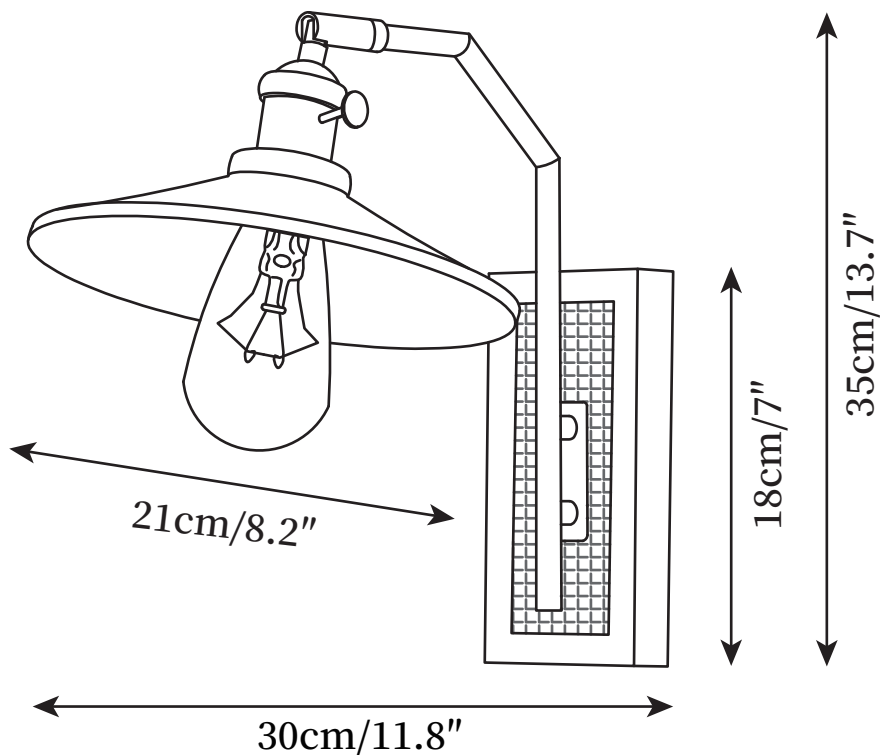

SPECIFICATION SHEET

SPECIFICATION DETAILS

*For custom options, consult factory for details

Fixture Dimensions	W 5.5" x H 13.7"
Light source	E26 or E27
Wattage	40W
Voltage	AC 110-240V
Color Temperature	Based on the purchase of light bulbs
CRI(Ra)	80CRI
Mounting	Wall
Driver Required	No
Optional Color Temps	Buy bulbs as needed
LED Rated Life	Based on bulb life (we do not supply bulbs)
Dimming	Dimming is not supported
Finishes	Brass
Shade Details	Green, Cognac
Material	Bamboo, Glass, Brass

SPECIFICATION SHEET

SPECIFICATION DETAILS

*For custom options, consult factory for details

Fixture Dimensions	W 8.2" x H 13.7"
Light source	E26 or E27
Wattage	40W
Voltage	AC 110-240V
Color Temperature	Based on the purchase of light bulbs
CRI(Ra)	80CRI
Mounting	Wall
Driver Required	No
Optional Color Temps	Buy bulbs as needed
LED Rated Life	Based on bulb life (we do not supply bulbs)
Dimming	Dimming is not supported
Finishes	Brass
Shade Details	Green, Cognac
Material	Bamboo, Glass, Brass