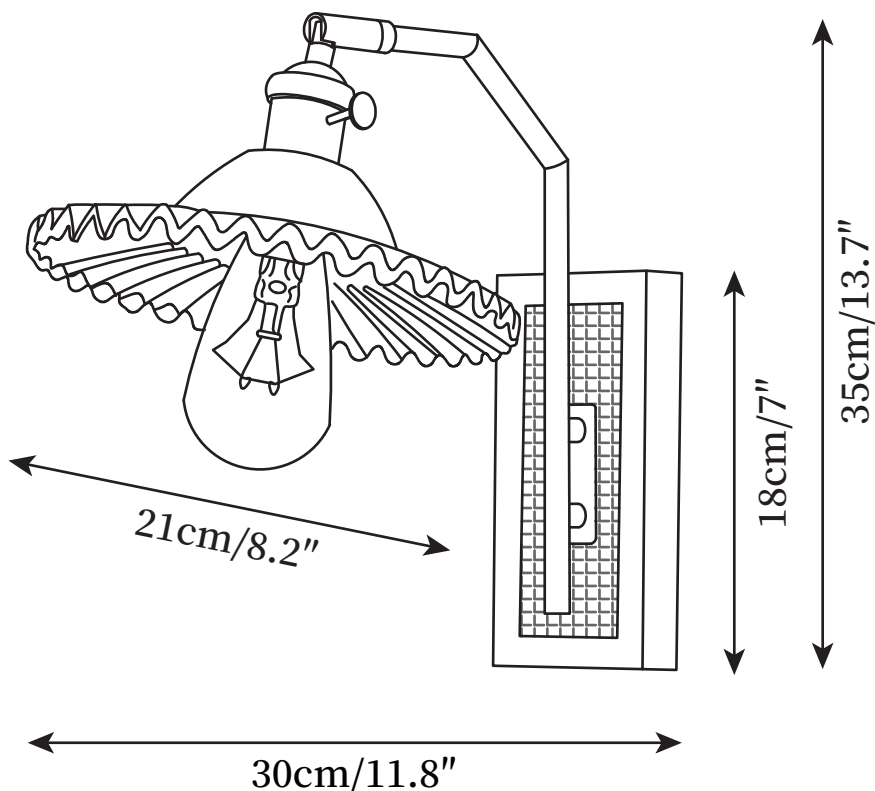

SPECIFICATION SHEET

SPECIFICATION DETAILS

*For custom options, consult factory for details

Fixture Dimensions	W 5.5" x H 13.7"
Light source	E26 or E27
Wattage	40W
Voltage	AC 110-240V
Color Temperature	Based on the purchase of light bulbs
CRI(Ra)	80CRI
Mounting	Wall
Driver Required	No
Optional Color Temps	Buy bulbs as needed
LED Rated Life	Based on bulb life (we do not supply bulbs)
Dimming	Dimming is not supported
Finishes	Brass
Shade Details	Green, Cognac
Material	Bamboo, Glass, Brass

SPECIFICATION SHEET

SPECIFICATION DETAILS

*For custom options, consult factory for details

Fixture Dimensions	W 8.2" x H 13.7"
Light source	E26 or E27
Wattage	40W
Voltage	AC 110-240V
Color Temperature	Based on the purchase of light bulbs
CRI(Ra)	80CRI
Mounting	Wall
Driver Required	No
Optional Color Temps	Buy bulbs as needed
LED Rated Life	Based on bulb life (we do not supply bulbs)
Dimming	Dimming is not supported
Finishes	Brass
Shade Details	Green, Cognac
Material	Bamboo, Glass, Brass