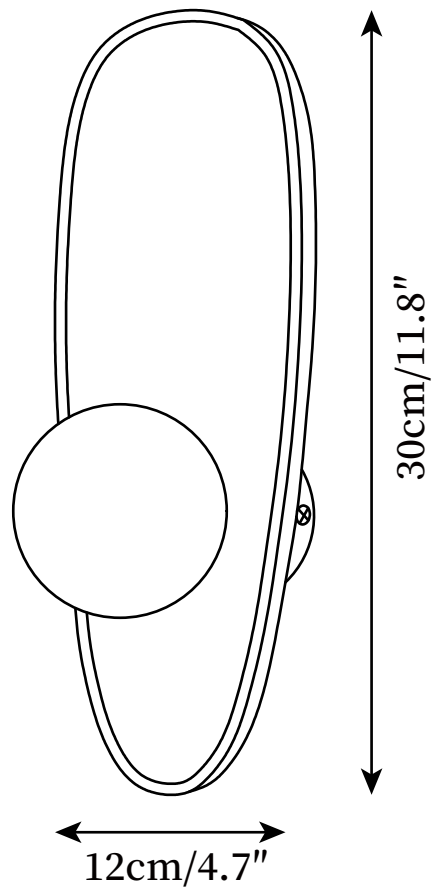

SPECIFICATION DETAILS

*For custom options, consult factory for details

Fixture Dimensions	D 7.8" x H 10.2"
Light source	G9. (bulb not included)
Wattage	~ 5W incandescent bulb or LED equivalent.
Voltage	AC 110-240V
Mounting	Hardwired.
Dimming	Compatible with dimmable bulbs (bulb not included)
Control method	Compatible with common wall switches(not included)
Finishes	Walnut color.
Shade Details	White.
Material	Wood, Glass.

SPECIFICATION DETAILS

*For custom options, consult factory for details

Fixture Dimensions	D 4.7" x H 11.8"
Light source	G9. (bulb not included)
Wattage	~ 5W incandescent bulb or LED equivalent.
Voltage	AC 110-240V
Mounting	Hardwired.
Dimming	Compatible with dimmable bulbs (bulb not included)
Control method	Compatible with common wall switches (not included)
Finishes	Walnut color.
Shade Details	White.
Material	Wood, Glass.