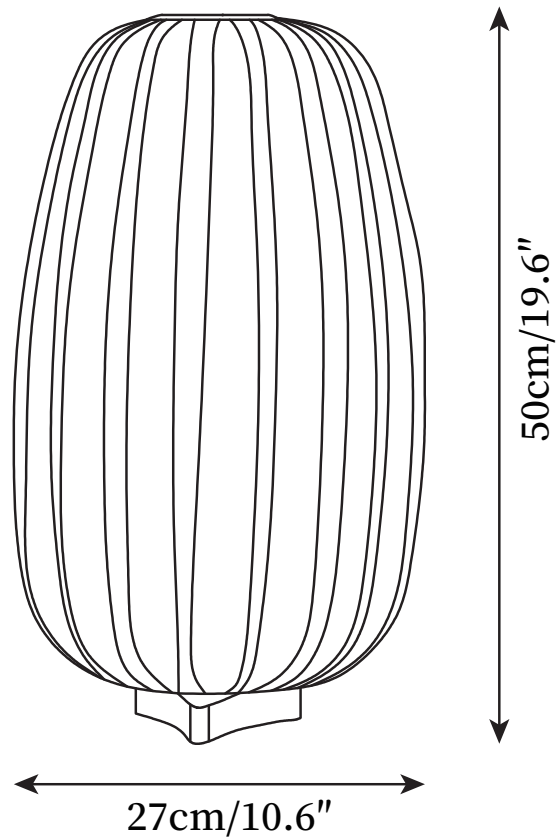

SPECIFICATION SHEET

SPECIFICATION DETAILS

*For custom options, consult factory for details

Fixture Dimensions	D 11.8" x H 11.8"
Light source	E27
Wattage	Max 40W
Voltage	AC 110-240V
Color Temperature	Based on the purchase of light bulbs
CRI(Ra)	80CRI
Mounting	Table
Driver Required	NO
Optional Color Temps	Buy bulbs as needed
LED Rated Life	Based on bulb life (we do not supply bulbs)
Dimming	Based on the purchase of light bulbs
Finishes	Wood Color
Shade Details	White
Material	Wood, Fabric
Wire Length	59"
Wire Type	Wire with switch plug

SPECIFICATION SHEET

SPECIFICATION DETAILS

*For custom options, consult factory for details

Fixture Dimensions	D 10.6" x H 19.6"
Light source	E27
Wattage	Max 40W
Voltage	AC 110-240V
Color Temperature	Based on the purchase of light bulbs
CRI(Ra)	80CRI
Mounting	Table
Driver Required	NO
Optional Color Temps	Buy bulbs as needed
LED Rated Life	Based on bulb life (we do not supply bulbs)
Dimming	Based on the purchase of light bulbs
Finishes	Wood Color
Shade Details	White
Material	Wood, Fabric
Wire Length	59"
Wire Type	Wire with switch plug