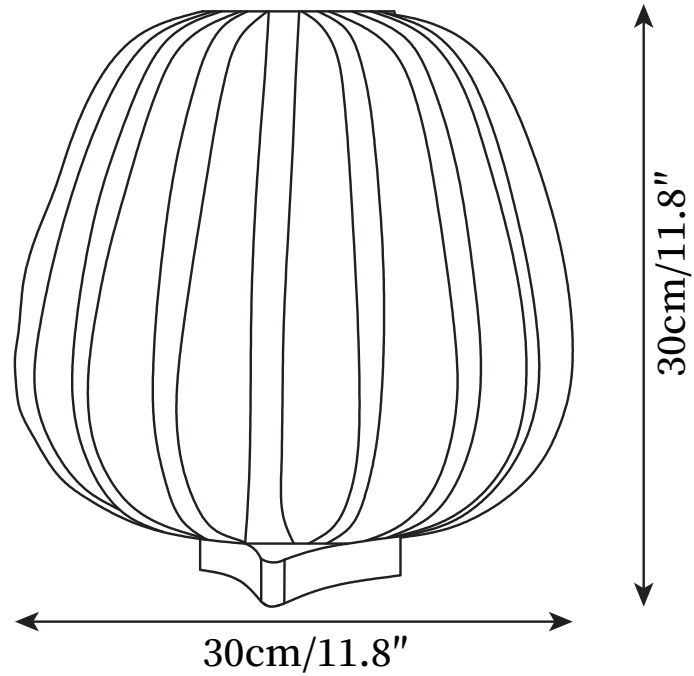

SPECIFICATION SHEET

SPECIFICATION DETAILS

*For custom options, consult factory for details

Fixture Dimensions	D 11.8" x H 11.8"
Light source	E27
Wattage	Max 40W
Voltage	AC 110-240V
Color Temperature	Based on the purchase of light bulbs
CRI(Ra)	80CRI
Mounting	Table
Driver Required	NO
Optional Color Temps	Buy bulbs as needed
LED Rated Life	Based on bulb life (we do not supply bulbs)
Dimming	Based on the purchase of light bulbs
Finishes	Wood Color
Shade Details	White
Material	Wood, Fabric
Wire Length	59"
Wire Type	Wire with switch plug

SPECIFICATION SHEET

SPECIFICATION DETAILS

*For custom options, consult factory for details

Fixture Dimensions	D 10.6" x H 19.6"
Light source	E27
Wattage	Max 40W
Voltage	AC 110-240V
Color Temperature	Based on the purchase of light bulbs
CRI(Ra)	80CRI
Mounting	Table
Driver Required	NO
Optional Color Temps	Buy bulbs as needed
LED Rated Life	Based on bulb life (we do not supply bulbs)
Dimming	Based on the purchase of light bulbs
Finishes	Wood Color
Shade Details	White
Material	Wood, Fabric
Wire Length	59"
Wire Type	Wire with switch plug