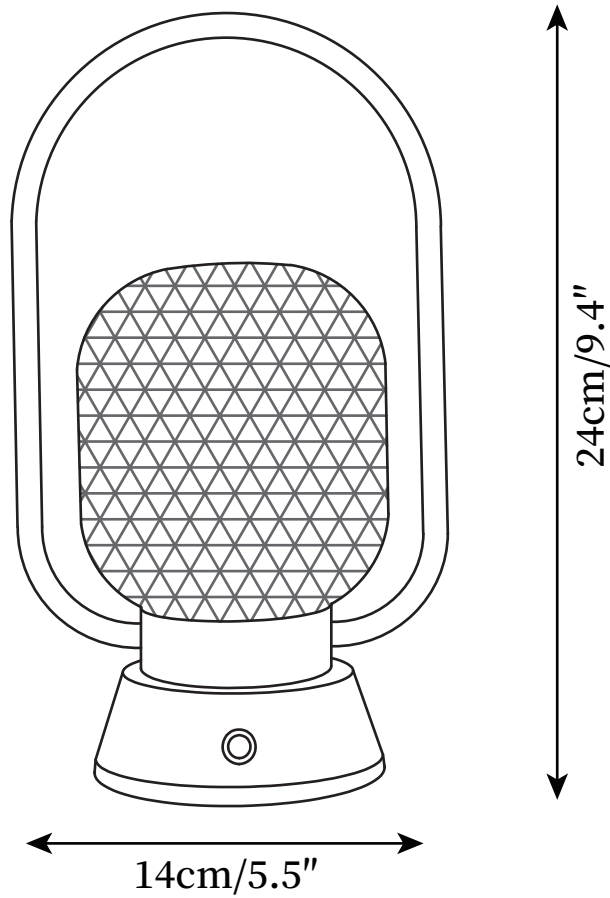

SPECIFICATION SHEET

SPECIFICATION DETAILS

*For custom options, consult factory for details

Fixture Dimensions	D 5.5" x H 9.4"
Light source	Integrated LED
Wattage	5W
Voltage	AC 110-240V
Color Temperature	3000K
CRI(Ra)	80CRI
Mounting	Table
Driver Required	No
Optional Color Temps	Warm Light (3000K), Neutral Light (4500K), Cool Light (6000K)
LED Rated Life	30000 hours
Dimming	Dimming is not supported
Finishes	Black, White
Shade Details	opaque
Material	Metal, Acrylic
Wire Length	59"
Wire Type	USB charging cable