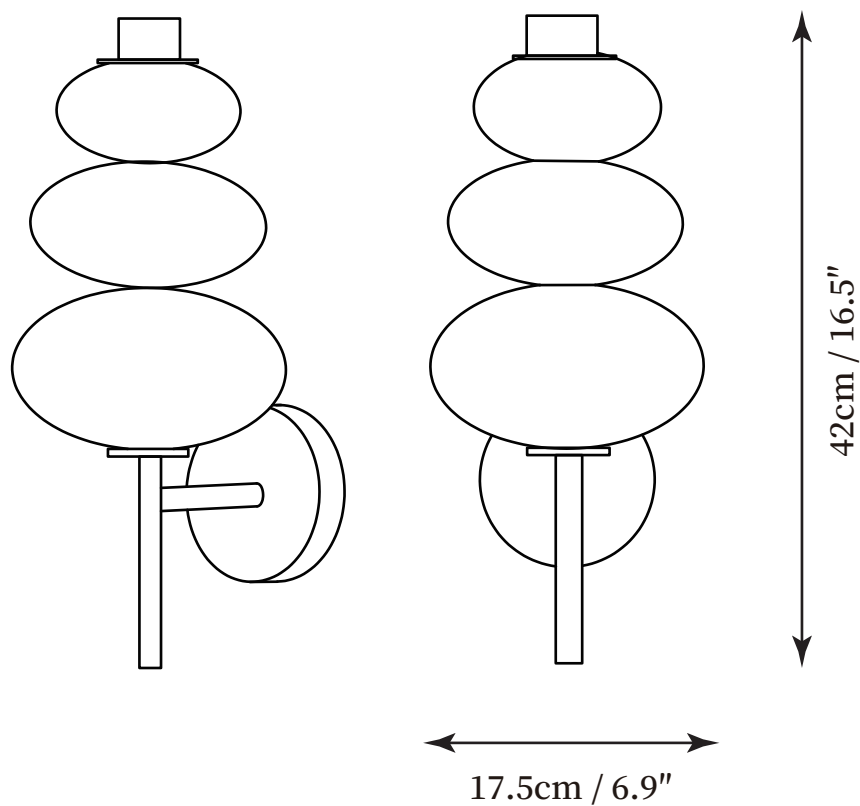

SPECIFICATION SHEET

SPECIFICATION DETAILS

*For custom options, consult factory for details

Fixture Dimensions	D 17.5cm x H 42cm
Light source	Integrated LED
Wattage	~15W
Voltage	AC 110-240V
Color Temperature	3000k
CRI(Ra)	80CRI
Mounting	Wall
Driver Required	Yes
Optional Color Temps	Warm Light (3000K), Neutral Light (4500K), Cool Light (6000K)
LED Rated Life	30000 hours
Dimming	Dimming is not supported
Finishes	White, Blue, Pink, Green
Shade Details	White, Blue, Pink, Green
Material	Iron, Metal, Glass
Wire Length	No
Wire Type	No