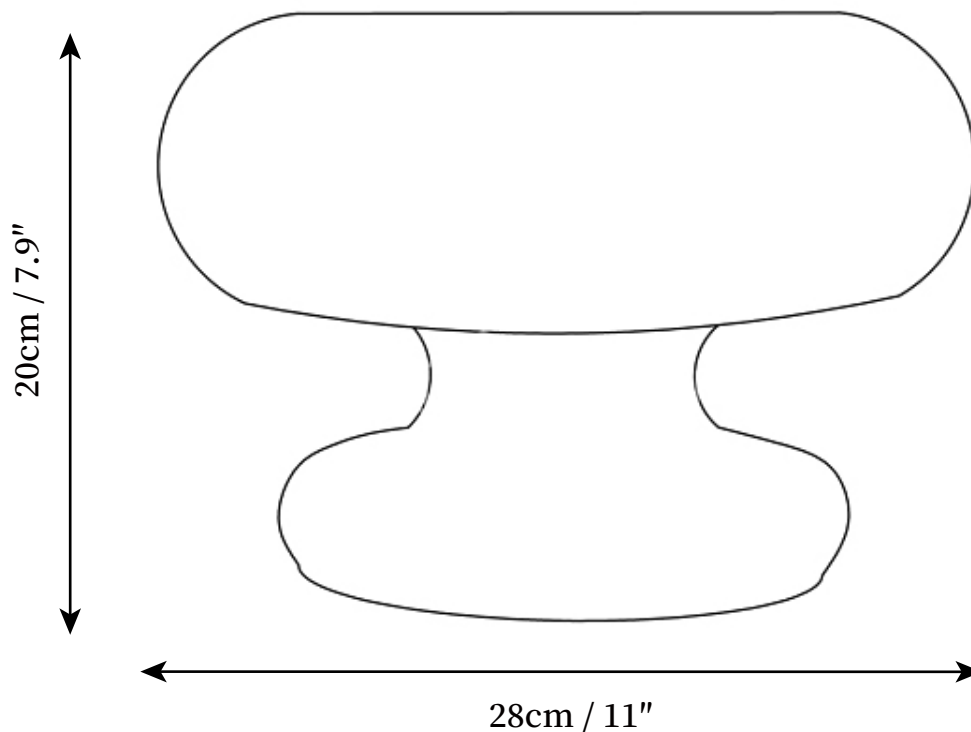

## SPECIFICATION DETAILS

\*For custom options, consult factory for details

<b>Fixture Dimensions</b>	D 11" x H 7.9"
<b>Light source</b>	G9 or E14
<b>Wattage</b>	MAX 40W incandescent bulb or LED equivalent.
<b>Voltage</b>	AC 110-240V
<b>Dimming</b>	Compatible with dimmable bulbs (bulb not included)
<b>Control method</b>	Push button switch (not dimmable)
<b>Finishes</b>	White.
<b>Shade Details</b>	White.
<b>Material</b>	Metal, Glass.
<b>Cord Length</b>	Supplied with switched plug cord, length ~59" (150cm).