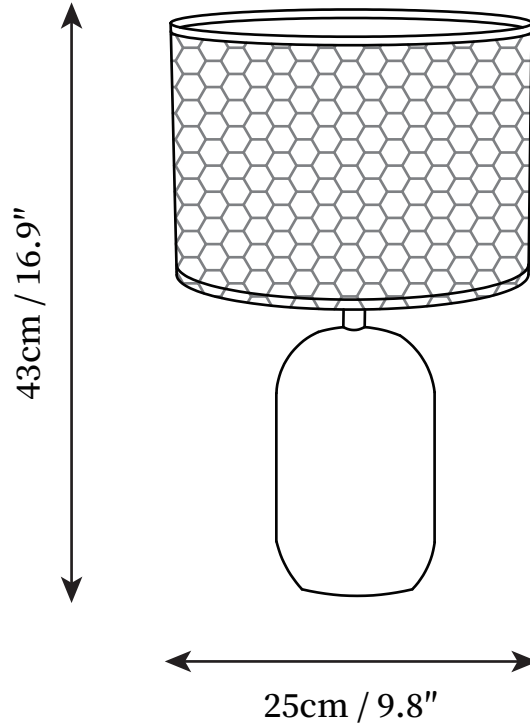

SPECIFICATION SHEET

SPECIFICATION DETAILS

*For custom options, consult factory for details

Fixture Dimensions	D 9.8" x H 16.9"
Light source	E26 or E27
Wattage	40W
Voltage	AC 110-240V
Color Temperature	Based on the purchase of light bulbs
CRI(Ra)	80CRI
Mounting	Table
Driver Required	NO
Optional Color Temps	Buy bulbs as needed
LED Rated Life	Based on bulb life (we do not supply bulbs)
Dimming	Dimming is not supported
Finishes	Black
Shade Details	Bamboo
Material	Bamboo, Iron, Metal
Wire Length	59"
Wire Type	Wire with switch plug