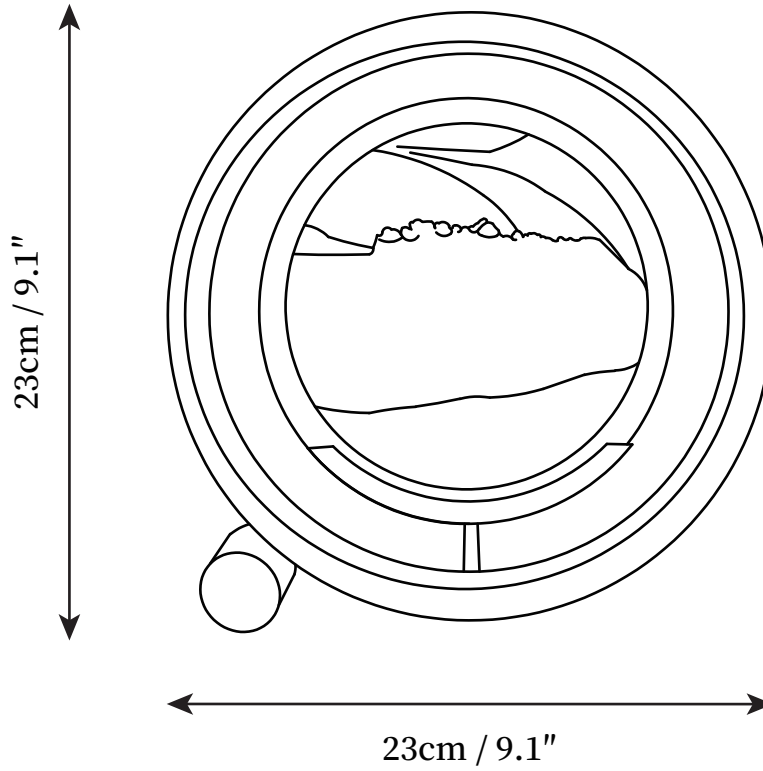

SPECIFICATION SHEET

SPECIFICATION DETAILS

*For custom options, consult factory for details

Fixture Dimmensions	L 9.1" x W 3.9" x H 9.1"
Light source	Integrated LED
Wattage	15W
Voltage	AC 110-240V
Color Temperature	3000k
CRI(Ra)	80CRI
Mounting	Table
Driver Required	Yes
Optional Color Temps	Warm Light (3000K), Neutral Light (4500K), Cool Light (6000K)
LED Rated Life	30000hours
Dimming	Dimming is not supported
Finishes	Black, White, Red
Shade Details	Blue
Material	Metal, Iron, Glass
Wire Length	39.4"
Wire Type	Provide with USB charging cable.