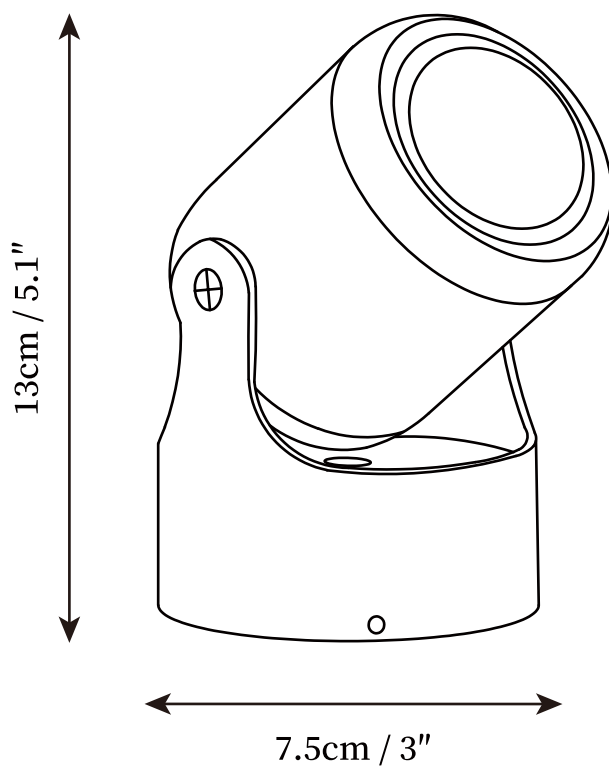

SPECIFICATION SHEET

SPECIFICATION DETAILS

*For custom options, consult factory for details

Fixture Dimensions	D 3" x H 5.1"
Light source	Integrated LED
Wattage	~ 5W incandescent bulb or LED equivalent.
Voltage	AC 110-240V
Dimming	Not supported
Control method	In line ON / OFF switch.
CRI(Ra)	90+CRI
LED Rated Life	30000 hours
Color Temperature	Warm Light (3000K), Neutral Light (4000K), Cool Light (6000K)
Finishes	Black, White.
Shade Details	Clear.
Material	Metal, Aluminum, Glass.
Cord Length	Supplied with switched plug cord, length ~59" (150cm).