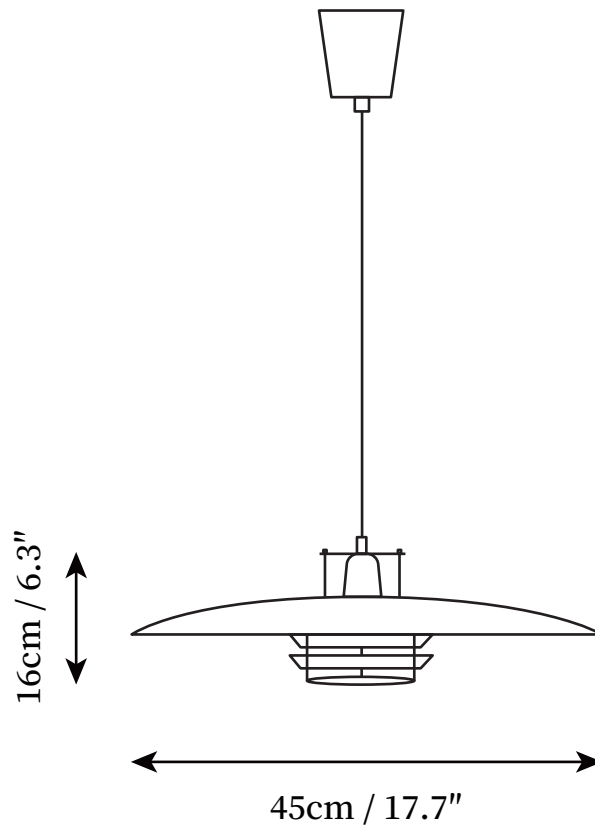

SPECIFICATION SHEET

SPECIFICATION DETAILS

*For custom options, consult factory for details

Fixture Dimensions	D 17.7" x H 6.3"
Light source	E27
Wattage	40W
Voltage	AC 110-240V
Color Temperature	Based on the purchase of light bulbs
CRI(Ra)	80CRI
Mounting	Ceiling
Driver Required	NO
Optional Color Temps	Buy bulbs as needed
LED Rated Life	Based on bulb life (we do not supply bulbs)
Dimming	Dimming is not supported
Finishes	White, White+Rose gold, Blue
Shade Details	White, White+Rose gold, Blue
Material	Metal, Aluminum
Wire Length	78.7"
Wire Type	White Coaxial Wire

SPECIFICATION SHEET

SPECIFICATION DETAILS

*For custom options, consult factory for details

Fixture Dimensions	D 22.1" x H 7.1"
Light source	E27
Wattage	40W
Voltage	AC 110-240V
Color Temperature	Based on the purchase of light bulbs
CRI(Ra)	80CRI
Mounting	Ceiling
Driver Required	NO
Optional Color Temps	Buy bulbs as needed
LED Rated Life	Based on bulb life (we do not supply bulbs)
Dimming	Dimming is not supported
Finishes	White, White+Rose gold, Blue
Shade Details	White, White+Rose gold, Blue
Material	Metal, Aluminum
Wire Length	78.7"
Wire Type	White Coaxial Wire