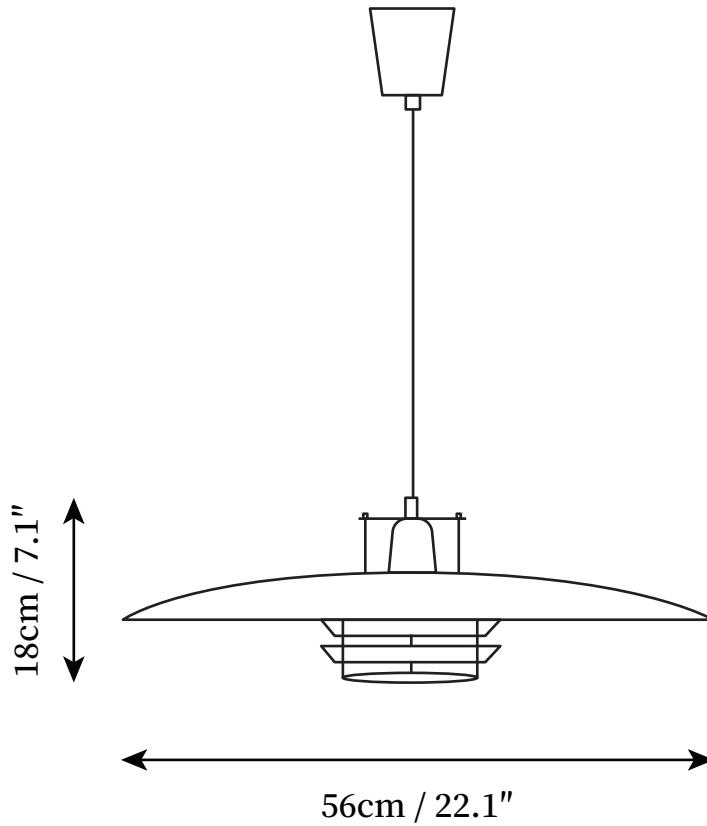

SPECIFICATION SHEET

SPECIFICATION DETAILS

*For custom options, consult factory for details

Fixture Dimensions	D 17.7" x H 6.3"
Light source	E27
Wattage	40W
Voltage	AC 110-240V
Color Temperature	Based on the purchase of light bulbs
CRI(Ra)	80CRI
Mounting	Ceiling
Driver Required	NO
Optional Color Temps	Buy bulbs as needed
LED Rated Life	Based on bulb life (we do not supply bulbs)
Dimming	Dimming is not supported
Finishes	White, White+Rose gold, Blue
Shade Details	White, White+Rose gold, Blue
Material	Metal, Aluminum
Wire Length	78.7"
Wire Type	White Coaxial Wire

SPECIFICATION SHEET

SPECIFICATION DETAILS

*For custom options, consult factory for details

Fixture Dimensions	D 22.1" x H 7.1"
Light source	E27
Wattage	40W
Voltage	AC 110-240V
Color Temperature	Based on the purchase of light bulbs
CRI(Ra)	80CRI
Mounting	Ceiling
Driver Required	NO
Optional Color Temps	Buy bulbs as needed
LED Rated Life	Based on bulb life (we do not supply bulbs)
Dimming	Dimming is not supported
Finishes	White, White+Rose gold, Blue
Shade Details	White, White+Rose gold, Blue
Material	Metal, Aluminum
Wire Length	78.7"
Wire Type	White Coaxial Wire