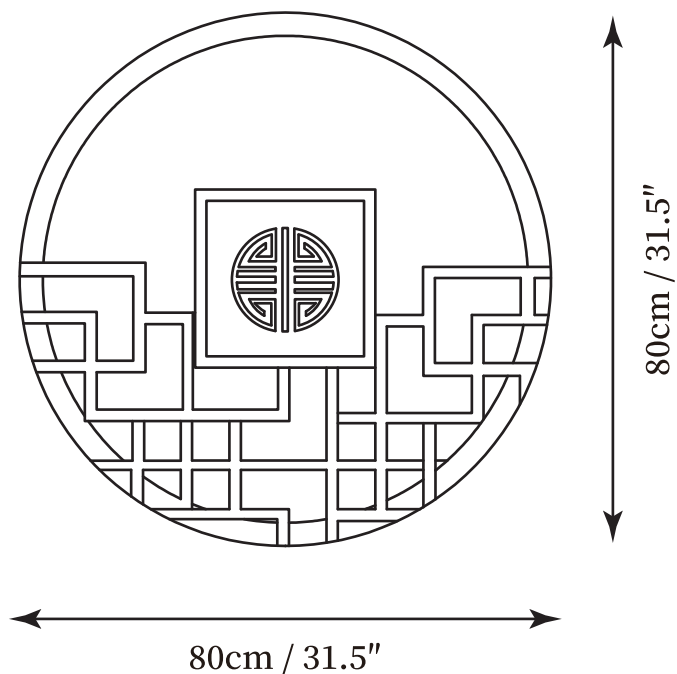

SPECIFICATION SHEET

SPECIFICATION DETAILS

*For custom options, consult factory for details

Fixture Dimensions	D 31.5" x H 31.5"
Light source	Integrated LED
Wattage	30 W
Voltage	AC 110-240V
Color Temperature	3000k
CRI(Ra)	80CRI
Mounting	Wall
Driver Required	Yes
Optional Color Temps	Warm Light (3000K), Neutral Light (4500K), Cool Light (6000K)
LED Rated Life	30000 hours
Dimming	Dimming is not supported
Finishes	Black
Shade Details	Black
Material	Stainless Steel, Acrylic
Wire Length	No
Wire Type	No

SPECIFICATION SHEET

SPECIFICATION DETAILS

*For custom options, consult factory for details

Fixture Dimensions	D 39.4" x H 39.4"
Light source	Integrated LED
Wattage	30 W
Voltage	AC 110-240V
Color Temperature	3000k
CRI(Ra)	80CRI
Mounting	Wall
Driver Required	Yes
Optional Color Temps	Warm Light (3000K), Neutral Light (4500K), Cool Light (6000K)
LED Rated Life	30000 hours
Dimming	Dimming is not supported
Finishes	Black
Shade Details	Black
Material	Stainless Steel, Acrylic
Wire Length	No
Wire Type	No