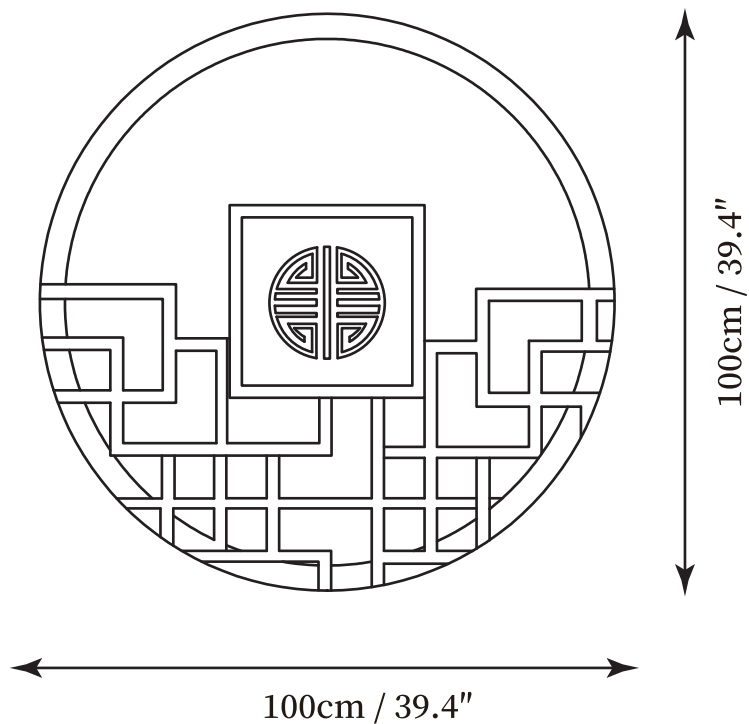

SPECIFICATION SHEET

SPECIFICATION DETAILS

*For custom options, consult factory for details

Fixture Dimensions	D 31.5" x H 31.5"
Light source	Integrated LED
Wattage	30 W
Voltage	AC 110-240V
Color Temperature	3000k
CRI(Ra)	80CRI
Mounting	Wall
Driver Required	Yes
Optional Color Temps	Warm Light (3000K), Neutral Light (4500K), Cool Light (6000K)
LED Rated Life	30000 hours
Dimming	Dimming is not supported
Finishes	Black
Shade Details	Black
Material	Stainless Steel, Acrylic
Wire Length	No
Wire Type	No

SPECIFICATION SHEET

SPECIFICATION DETAILS

*For custom options, consult factory for details

Fixture Dimensions	D 39.4" x H 39.4"
Light source	Integrated LED
Wattage	30 W
Voltage	AC 110-240V
Color Temperature	3000k
CRI(Ra)	80CRI
Mounting	Wall
Driver Required	Yes
Optional Color Temps	Warm Light (3000K), Neutral Light (4500K), Cool Light (6000K)
LED Rated Life	30000 hours
Dimming	Dimming is not supported
Finishes	Black
Shade Details	Black
Material	Stainless Steel, Acrylic
Wire Length	No
Wire Type	No