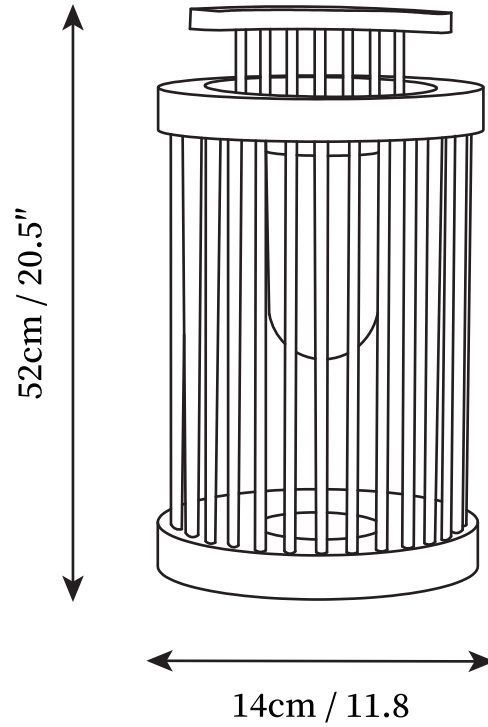

# SPECIFICATION SHEET

---

## SPECIFICATION DETAILS

\*For custom options, consult factory for details

<b>Fixture Dimensions</b>	D 11.8" x H 20.5"
<b>Light source</b>	Integrated LED
<b>Wattage</b>	12W
<b>Voltage</b>	Solar power storage
<b>Color Temperature</b>	3000k
<b>CRI(Ra)</b>	80CRI
<b>Mounting</b>	Table
<b>Driver Required</b>	Yes
<b>Optional Color Temps</b>	Warm Light (3000K), Neutral Light (4500K), Cool Light (6000K)
<b>LED Rated Life</b>	30000hours
<b>Dimming</b>	Dimming is not supported
<b>Finishes</b>	Black
<b>Shade Details</b>	Black
<b>Material</b>	Stainless steel, Acrylic
<b>Wire Length</b>	NO
<b>Wire Type</b>	NO