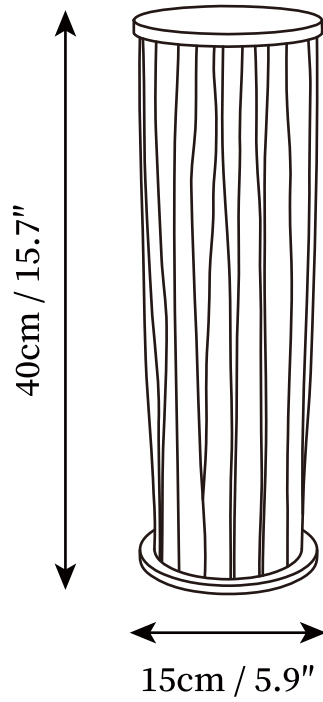

SPECIFICATION SHEET

SPECIFICATION DETAILS

*For custom options, consult factory for details

Fixture Dimensions	D 5.9" x H 15.7"
Light source	Integrated LED
Wattage	15W
Voltage	AC 110-240V (Wired version)
Dimming	Dimming is not supported
CRI(Ra)	80CRI
Control method	Compatible with common push switches (not included).
LED Rated Life	30000 hours
Color Temperature	Warm Light (3000K), Neutral Light (4000K), Cool Light (6000K)
Finishes	Black, White.
Shade Details	Black, White.
Material	Zinc sheet, Acrylic
Cord Length	No

SPECIFICATION SHEET

SPECIFICATION DETAILS

*For custom options, consult factory for details

Fixture Dimensions	D 5.9" x H 23.6"
Light source	Integrated LED
Wattage	15W
Voltage	AC 110-240V (Wired version)
Dimming	Dimming is not supported
CRI(Ra)	80CRI
Control method	Compatible with common push switches (not included).
LED Rated Life	30000 hours
Color Temperature	Warm Light (3000K), Neutral Light (4000K), Cool Light (6000K)
Finishes	Black, White.
Shade Details	Black, White.
Material	Zinc sheet, Acrylic
Cord Length	No

SPECIFICATION SHEET

SPECIFICATION DETAILS

*For custom options, consult factory for details

Fixture Dimensions	D 5.9" x H 31.5"
Light source	Integrated LED
Wattage	15W
Voltage	AC 110-240V (Wired version)
Dimming	Dimming is not supported
CRI(Ra)	80CRI
Control method	Compatible with common push switches (not included).
LED Rated Life	30000 hours
Color Temperature	Warm Light (3000K), Neutral Light (4000K), Cool Light (6000K)
Finishes	Black, White.
Shade Details	Black, White.
Material	Zinc sheet, Acrylic
Cord Length	No