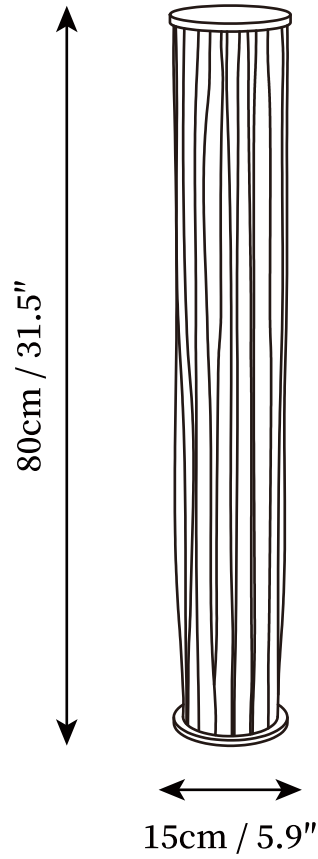

SPECIFICATION SHEET

SPECIFICATION DETAILS

*For custom options, consult factory for details

Fixture Dimensions	D 5.9" x H 15.7"
Light source	Integrated LED
Wattage	15W
Voltage	AC 110-240V (Wired version)
Dimming	Dimming is not supported
CRI(Ra)	80CRI
Control method	Compatible with common push switches (not included).
LED Rated Life	30000 hours
Color Temperature	Warm Light (3000K), Neutral Light (4000K), Cool Light (6000K)
Finishes	Black, White.
Shade Details	Black, White.
Material	Zinc sheet, Acrylic
Cord Length	No

SPECIFICATION SHEET

SPECIFICATION DETAILS

*For custom options, consult factory for details

Fixture Dimensions	D 5.9" x H 23.6"
Light source	Integrated LED
Wattage	15W
Voltage	AC 110-240V (Wired version)
Dimming	Dimming is not supported
CRI(Ra)	80CRI
Control method	Compatible with common push switches (not included).
LED Rated Life	30000 hours
Color Temperature	Warm Light (3000K), Neutral Light (4000K), Cool Light (6000K)
Finishes	Black, White.
Shade Details	Black, White.
Material	Zinc sheet, Acrylic
Cord Length	No

SPECIFICATION SHEET

SPECIFICATION DETAILS

*For custom options, consult factory for details

Fixture Dimensions	D 5.9" x H 31.5"
Light source	Integrated LED
Wattage	15W
Voltage	AC 110-240V (Wired version)
Dimming	Dimming is not supported
CRI(Ra)	80CRI
Control method	Compatible with common push switches (not included).
LED Rated Life	30000 hours
Color Temperature	Warm Light (3000K), Neutral Light (4000K), Cool Light (6000K)
Finishes	Black, White.
Shade Details	Black, White.
Material	Zinc sheet, Acrylic
Cord Length	No