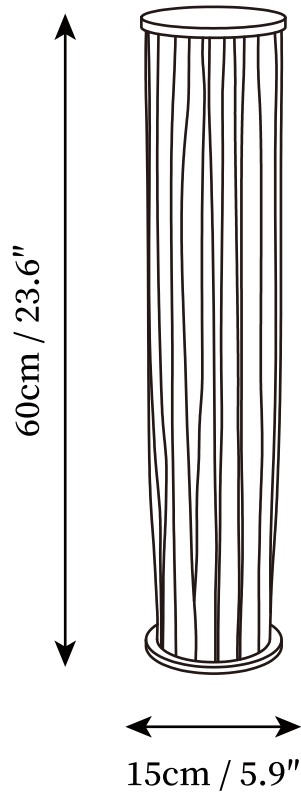

SPECIFICATION SHEET

SPECIFICATION DETAILS

*For custom options, consult factory for details

Fixture Dimensions	D 5.9" x H 15.7"
Light source	Integrated LED
Wattage	15W
Voltage	AC 110-240V (Wired version)
Dimming	Dimming is not supported
CRI(Ra)	80CRI
Control method	Compatible with common push switches (not included).
LED Rated Life	30000 hours
Color Temperature	Warm Light (3000K), Neutral Light (4000K), Cool Light (6000K)
Finishes	Black, White.
Shade Details	Black, White.
Material	Zinc sheet, Acrylic
Cord Length	No

SPECIFICATION SHEET

SPECIFICATION DETAILS

*For custom options, consult factory for details

Fixture Dimensions	D 5.9" x H 23.6"
Light source	Integrated LED
Wattage	15W
Voltage	AC 110-240V (Wired version)
Dimming	Dimming is not supported
CRI(Ra)	80CRI
Control method	Compatible with common push switches (not included).
LED Rated Life	30000 hours
Color Temperature	Warm Light (3000K), Neutral Light (4000K), Cool Light (6000K)
Finishes	Black, White.
Shade Details	Black, White.
Material	Zinc sheet, Acrylic
Cord Length	No

SPECIFICATION SHEET

SPECIFICATION DETAILS

*For custom options, consult factory for details

Fixture Dimensions	D 5.9" x H 31.5"
Light source	Integrated LED
Wattage	15W
Voltage	AC 110-240V (Wired version)
Dimming	Dimming is not supported
CRI(Ra)	80CRI
Control method	Compatible with common push switches (not included).
LED Rated Life	30000 hours
Color Temperature	Warm Light (3000K), Neutral Light (4000K), Cool Light (6000K)
Finishes	Black, White.
Shade Details	Black, White.
Material	Zinc sheet, Acrylic
Cord Length	No