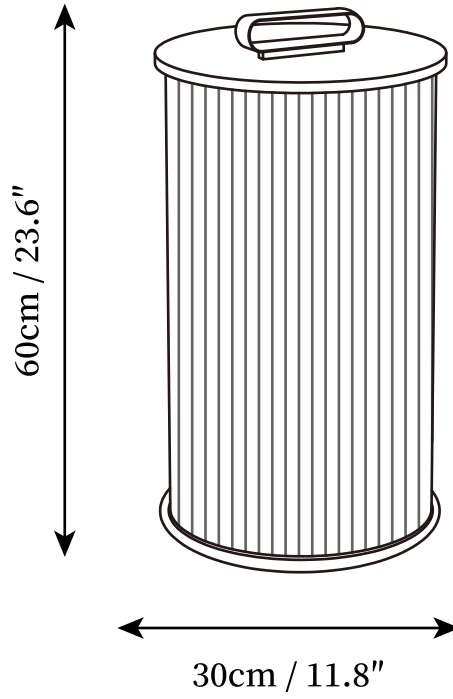

SPECIFICATION SHEET

SPECIFICATION DETAILS

*For custom options, consult factory for details

Fixture Dimensions	D 7.9" x H 14.2"
Light source	Integrated LED
Wattage	15W
Voltage	Solar power storage
Dimming	Dimming is not supported
CRI(Ra)	80CRI
Control method	In line ON / OFF switch.
LED Rated Life	30000 hours
Color Temperature	Warm Light (3000K), Neutral Light (4000K), Cool Light (6000K)
Finishes	Black
Shade Details	Opaque
Material	Stainless Steel, Glass, Acrylic
Cord Length	No

SPECIFICATION SHEET

SPECIFICATION DETAILS

*For custom options, consult factory for details

Fixture Dimensions	D 11.8" x H 23.6"
Light source	Integrated LED
Wattage	15W
Voltage	Solar power storage
Dimming	Dimming is not supported
CRI(Ra)	80CRI
Control method	In line ON / OFF switch.
LED Rated Life	30000 hours
Color Temperature	Warm Light (3000K), Neutral Light (4000K), Cool Light (6000K)
Finishes	Black
Shade Details	Opaque
Material	Stainless Steel, Glass, Acrylic
Cord Length	No

SPECIFICATION SHEET

SPECIFICATION DETAILS

*For custom options, consult factory for details

Fixture Dimensions	D11.8" x H 47.2"
Light source	Integrated LED
Wattage	15W
Voltage	Solar power storage
Dimming	Dimming is not supported
CRI(Ra)	80CRI
Control method	In line ON / OFF switch.
LED Rated Life	30000 hours
Color Temperature	Warm Light (3000K), Neutral Light (4000K), Cool Light (6000K)
Finishes	Black
Shade Details	Opaque
Material	Stainless Steel, Glass, Acrylic
Cord Length	No
