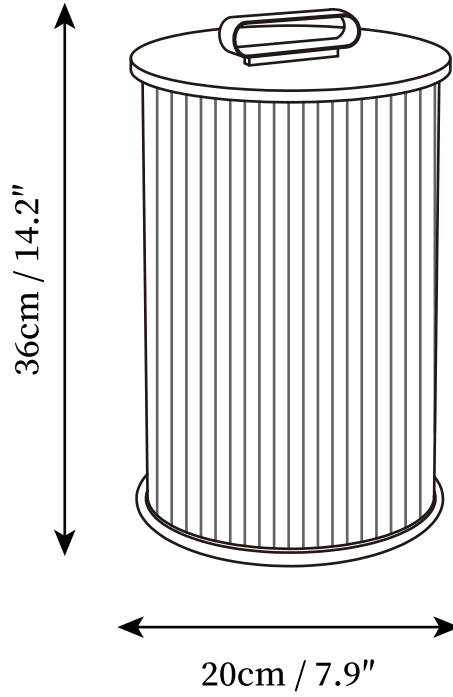

SPECIFICATION SHEET

SPECIFICATION DETAILS

*For custom options, consult factory for details

Fixture Dimensions	D 7.9" x H 14.2"
Light source	Integrated LED
Wattage	15W
Voltage	Solar power storage
Dimming	Dimming is not supported
CRI(Ra)	80CRI
Control method	In line ON / OFF switch.
LED Rated Life	30000 hours
Color Temperature	Warm Light (3000K), Neutral Light (4000K), Cool Light (6000K)
Finishes	Black
Shade Details	Opaque
Material	Stainless Steel, Glass, Acrylic
Cord Length	No

SPECIFICATION SHEET

SPECIFICATION DETAILS

*For custom options, consult factory for details

Fixture Dimensions	D 11.8" x H 23.6"
Light source	Integrated LED
Wattage	15W
Voltage	Solar power storage
Dimming	Dimming is not supported
CRI(Ra)	80CRI
Control method	In line ON / OFF switch.
LED Rated Life	30000 hours
Color Temperature	Warm Light (3000K), Neutral Light (4000K), Cool Light (6000K)
Finishes	Black
Shade Details	Opaque
Material	Stainless Steel, Glass, Acrylic
Cord Length	No

SPECIFICATION SHEET

SPECIFICATION DETAILS

*For custom options, consult factory for details

Fixture Dimensions	D11.8" x H 47.2"
Light source	Integrated LED
Wattage	15W
Voltage	Solar power storage
Dimming	Dimming is not supported
CRI(Ra)	80CRI
Control method	In line ON / OFF switch.
LED Rated Life	30000 hours
Color Temperature	Warm Light (3000K), Neutral Light (4000K), Cool Light (6000K)
Finishes	Black
Shade Details	Opaque
Material	Stainless Steel, Glass, Acrylic
Cord Length	No
