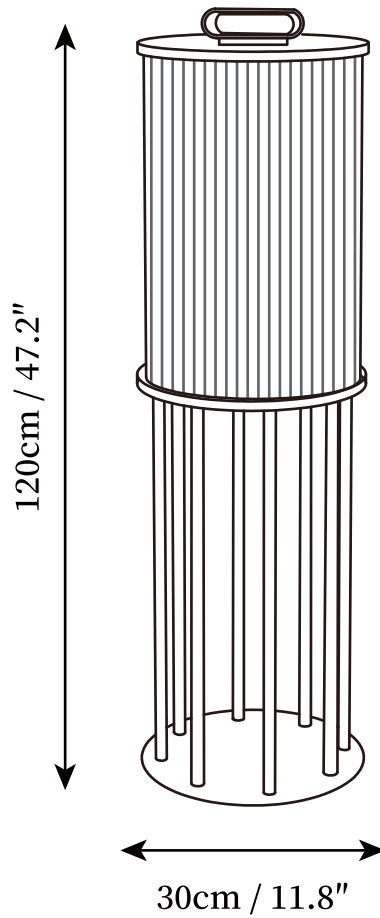

SPECIFICATION SHEET

SPECIFICATION DETAILS

*For custom options, consult factory for details

Fixture Dimensions	D 7.9" x H 14.2"
Light source	Integrated LED
Wattage	15W
Voltage	Solar power storage
Dimming	Dimming is not supported
CRI(Ra)	80CRI
Control method	In line ON / OFF switch.
LED Rated Life	30000 hours
Color Temperature	Warm Light (3000K), Neutral Light (4000K), Cool Light (6000K)
Finishes	Black
Shade Details	Opaque
Material	Stainless Steel, Glass, Acrylic
Cord Length	No

SPECIFICATION SHEET

SPECIFICATION DETAILS

*For custom options, consult factory for details

Fixture Dimensions	D 11.8" x H 23.6"
Light source	Integrated LED
Wattage	15W
Voltage	Solar power storage
Dimming	Dimming is not supported
CRI(Ra)	80CRI
Control method	In line ON / OFF switch.
LED Rated Life	30000 hours
Color Temperature	Warm Light (3000K), Neutral Light (4000K), Cool Light (6000K)
Finishes	Black
Shade Details	Opaque
Material	Stainless Steel, Glass, Acrylic
Cord Length	No

SPECIFICATION SHEET

SPECIFICATION DETAILS

*For custom options, consult factory for details

Fixture Dimensions	D11.8" x H 47.2"
Light source	Integrated LED
Wattage	15W
Voltage	Solar power storage
Dimming	Dimming is not supported
CRI(Ra)	80CRI
Control method	In line ON / OFF switch.
LED Rated Life	30000 hours
Color Temperature	Warm Light (3000K), Neutral Light (4000K), Cool Light (6000K)
Finishes	Black
Shade Details	Opaque
Material	Stainless Steel, Glass, Acrylic
Cord Length	No
